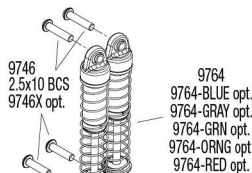

TRAXXAS

9746
2.5x0.45 NL
5158
9746X opt.

9867

9746
2.5x14 BCS
9746X opt.

REV 240422-R01

See Parts List for a complete listing of optional accessories.

Specifications on this page are subject to change without notice. Every attempt has been made to ensure the accuracy of this drawing; however, Traxxas cannot be held responsible for typographical or other errors.

Transmission Assembly

Available fully assembled as part #9791;
part #9791R opt., 9791X opt.

TRX4MT

Rear Assembly

9746
2.5x0.45 NL
5158
9746X opt.

9867