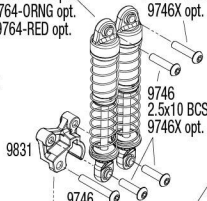

TRAXXAS

9746
2.5x0.45 NL
5158
9746X opt.

9867

9746
2.5x14 BCS
9746X opt.

REV 240422-R01

See Parts List for a complete listing of optional accessories.

Specifications on this page are subject to change without notice. Every attempt has been made to ensure the accuracy of this drawing; however, Traxxas cannot be held responsible for typographical or other errors.

Transmission Assembly

Available fully assembled as part #9791;
part #9791R opt., 9791X opt.

TRX4MT

Rear Assembly

9746
2.5x0.45 NL
5158
9746X opt.

9867