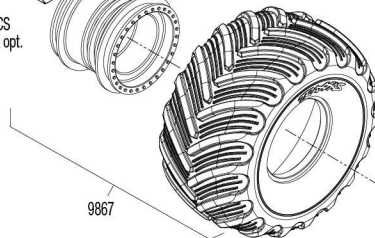

TRAXXAS

9746
2.5x0.45 NL
5158
9746X opt.

9867

9746
2.5x14 BCS
9746X opt.

REV 240422-R01

See Parts List for a complete listing of optional accessories.

Specifications on this page are subject to change without notice. Every attempt has been made to ensure the accuracy of this drawing; however, Traxxas cannot be held responsible for typographical or other errors.

Transmission Assembly

Available fully assembled as part #9791;
part #9791R opt., 9791X opt.

TRX4MT

Rear Assembly

9746
2.5x0.45 NL
5158
9746X opt.

9867