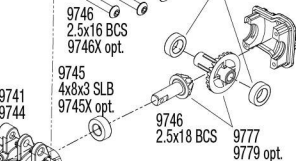

TRAXXAS

9746
2.5x0.45 NL
5158
9746X opt.

9867

9746
2.5x14 BCS
9746X opt.

REV 240422-R01

See Parts List for a complete listing of optional accessories.

Specifications on this page are subject to change without notice. Every attempt has been made to ensure the accuracy of this drawing; however, Traxxas cannot be held responsible for typographical or other errors.

Transmission Assembly

Available fully assembled as part #9791;
part #9791R opt., 9791X opt.

TRX4MT

Rear Assembly

9746
2.5x0.45 NL
5158
9746X opt.

9867