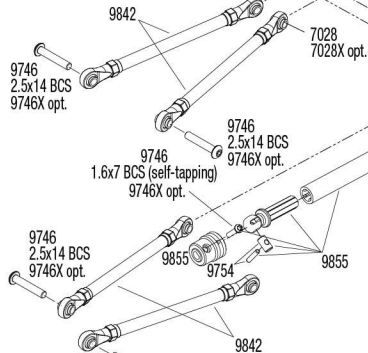

TRAXXAS

9746
2.5x0.45 NL
5158
9746X opt.

9867

9746
2.5x14 BCS
9746X opt.

REV 240422-R01

See Parts List for a complete listing of optional accessories.

Specifications on this page are subject to change without notice. Every attempt has been made to ensure the accuracy of this drawing; however, Traxxas cannot be held responsible for typographical or other errors.

Transmission Assembly

Available fully assembled as part #9791;
part #9791R opt., 9791X opt.

TRX4MT

Rear Assembly

9746
2.5x0.45 NL
5158
9746X opt.

9867