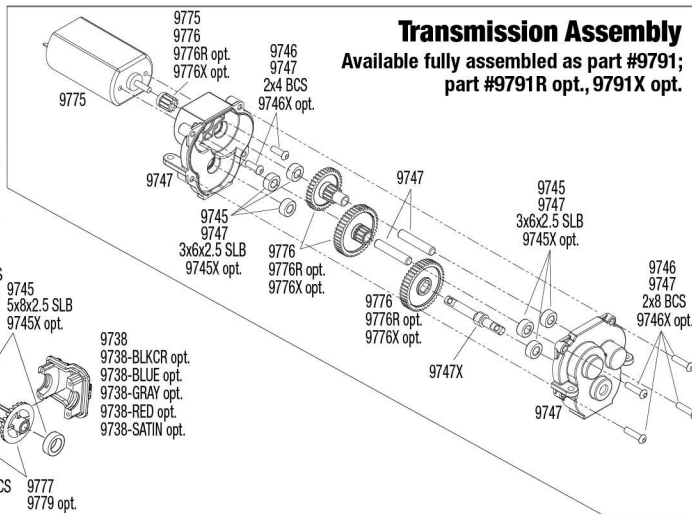

TRAXXAS

9746
2.5x0.45 NL
5158
9746X opt.

9867

9746
2.5x14 BCS
9746X opt.

REV 240422-R01

See Parts List for a complete listing of optional accessories.

Specifications on this page are subject to change without notice. Every attempt has been made to ensure the accuracy of this drawing; however, Traxxas cannot be held responsible for typographical or other errors.

Transmission Assembly

Available fully assembled as part #9791;
part #9791R opt., 9791X opt.

TRX4MT

Rear Assembly

9746
2.5x0.45 NL
5158
9746X opt.

9867