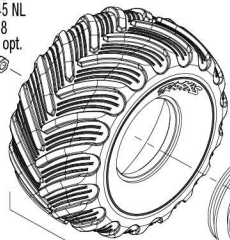

TRAXXAS

9746
2.5x0.45 NL
5158
9746X opt.

9867

9746
2.5x14 BCS
9746X opt.

REV 240422-R01

See Parts List for a complete listing of optional accessories.

Specifications on this page are subject to change without notice. Every attempt has been made to ensure the accuracy of this drawing; however, Traxxas cannot be held responsible for typographical or other errors.

Transmission Assembly

Available fully assembled as part #9791;
part #9791R opt., 9791X opt.

TRX4MT

Rear Assembly

9746
2.5x0.45 NL
5158
9746X opt.

9867