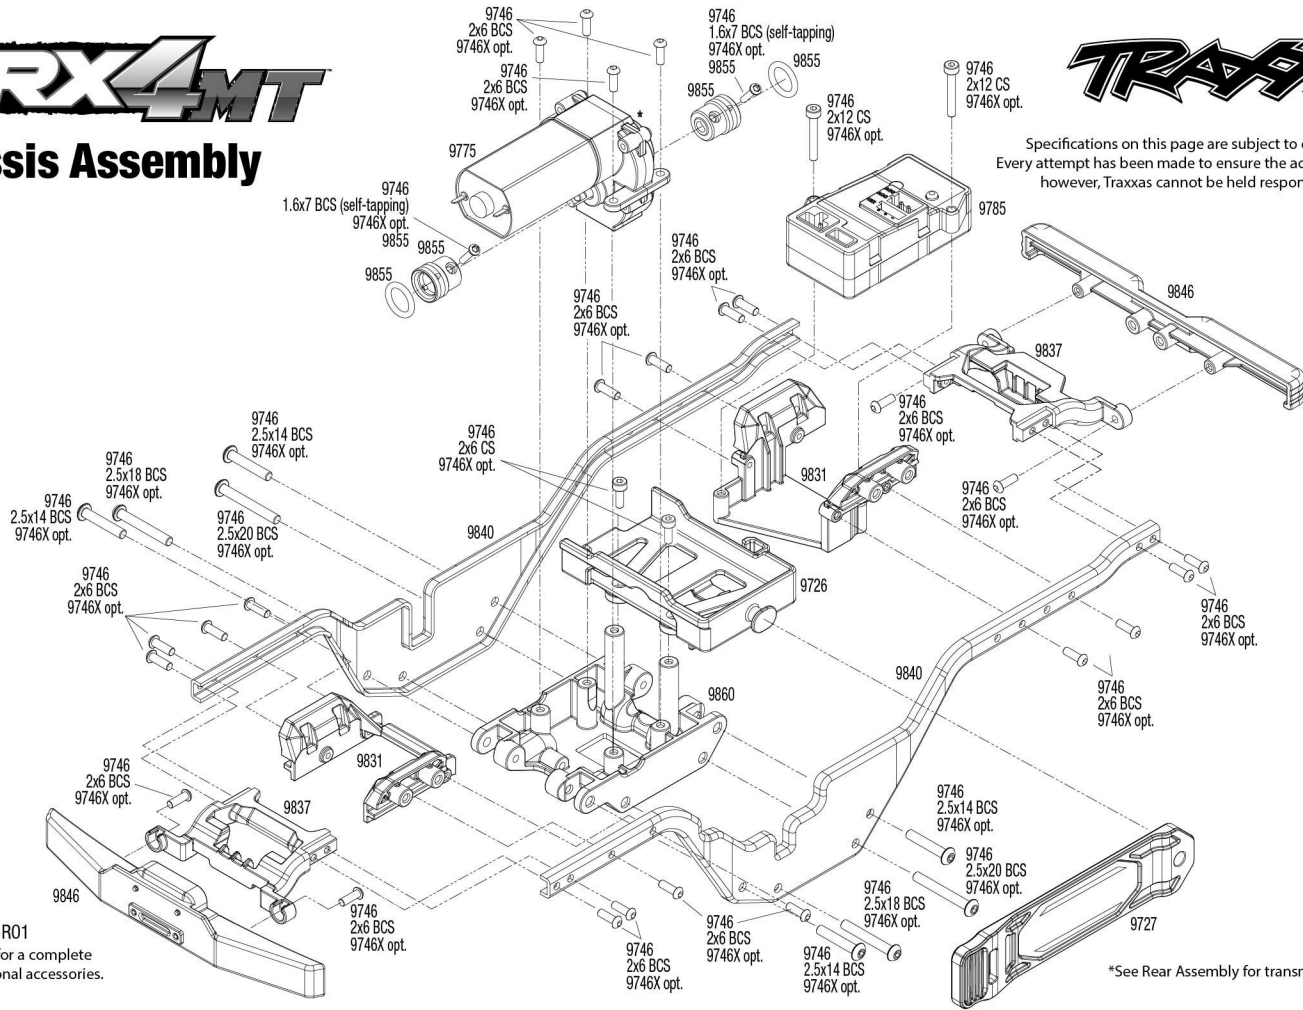

# TRX4MT

## Chassis Assembly

Specifications on this page are subject to change without notice. Every attempt has been made to ensure the accuracy of this drawing; however, Traxxas cannot be held responsible for typographical or other errors.

REV 240422-R01  
See Parts List for a complete listing of optional accessories.

\*See Rear Assembly for transmission exploded view.