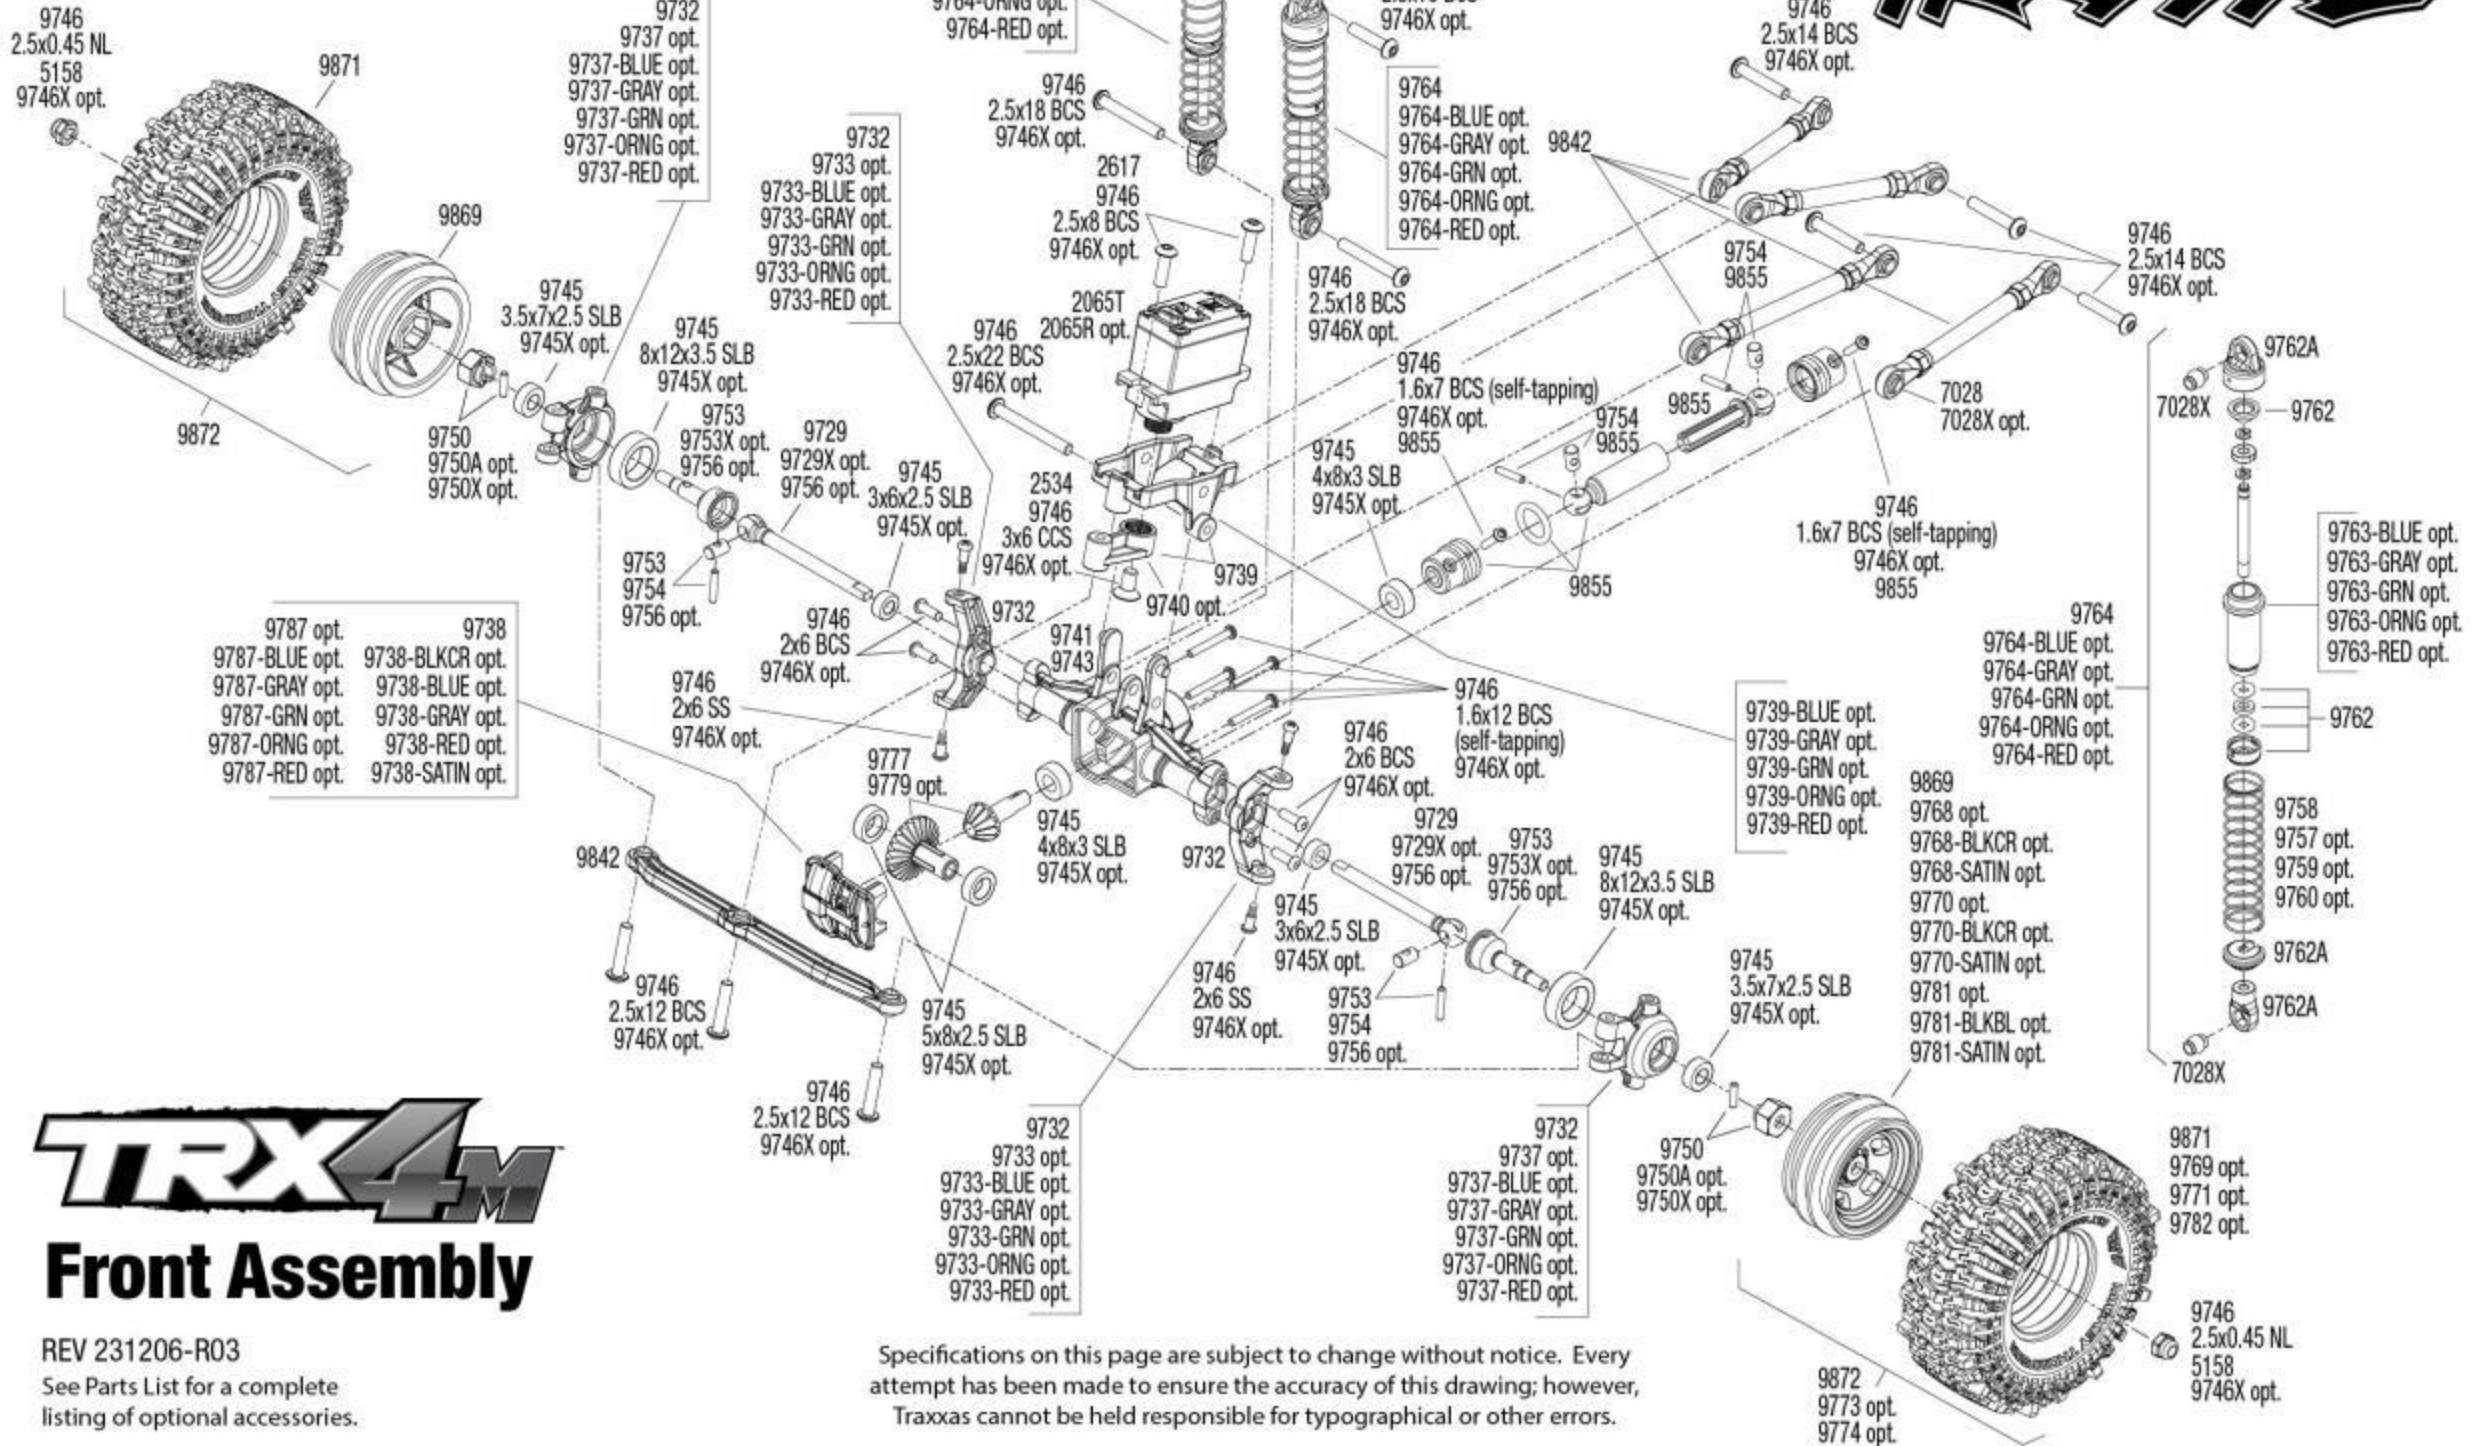

TRAXXAS

TRX4M Front Assembly

REV 231206-R03
See Parts List for a complete listing of optional accessories.

Specifications on this page are subject to change without notice. Every attempt has been made to ensure the accuracy of this drawing; however, Traxxas cannot be held responsible for typographical or other errors.