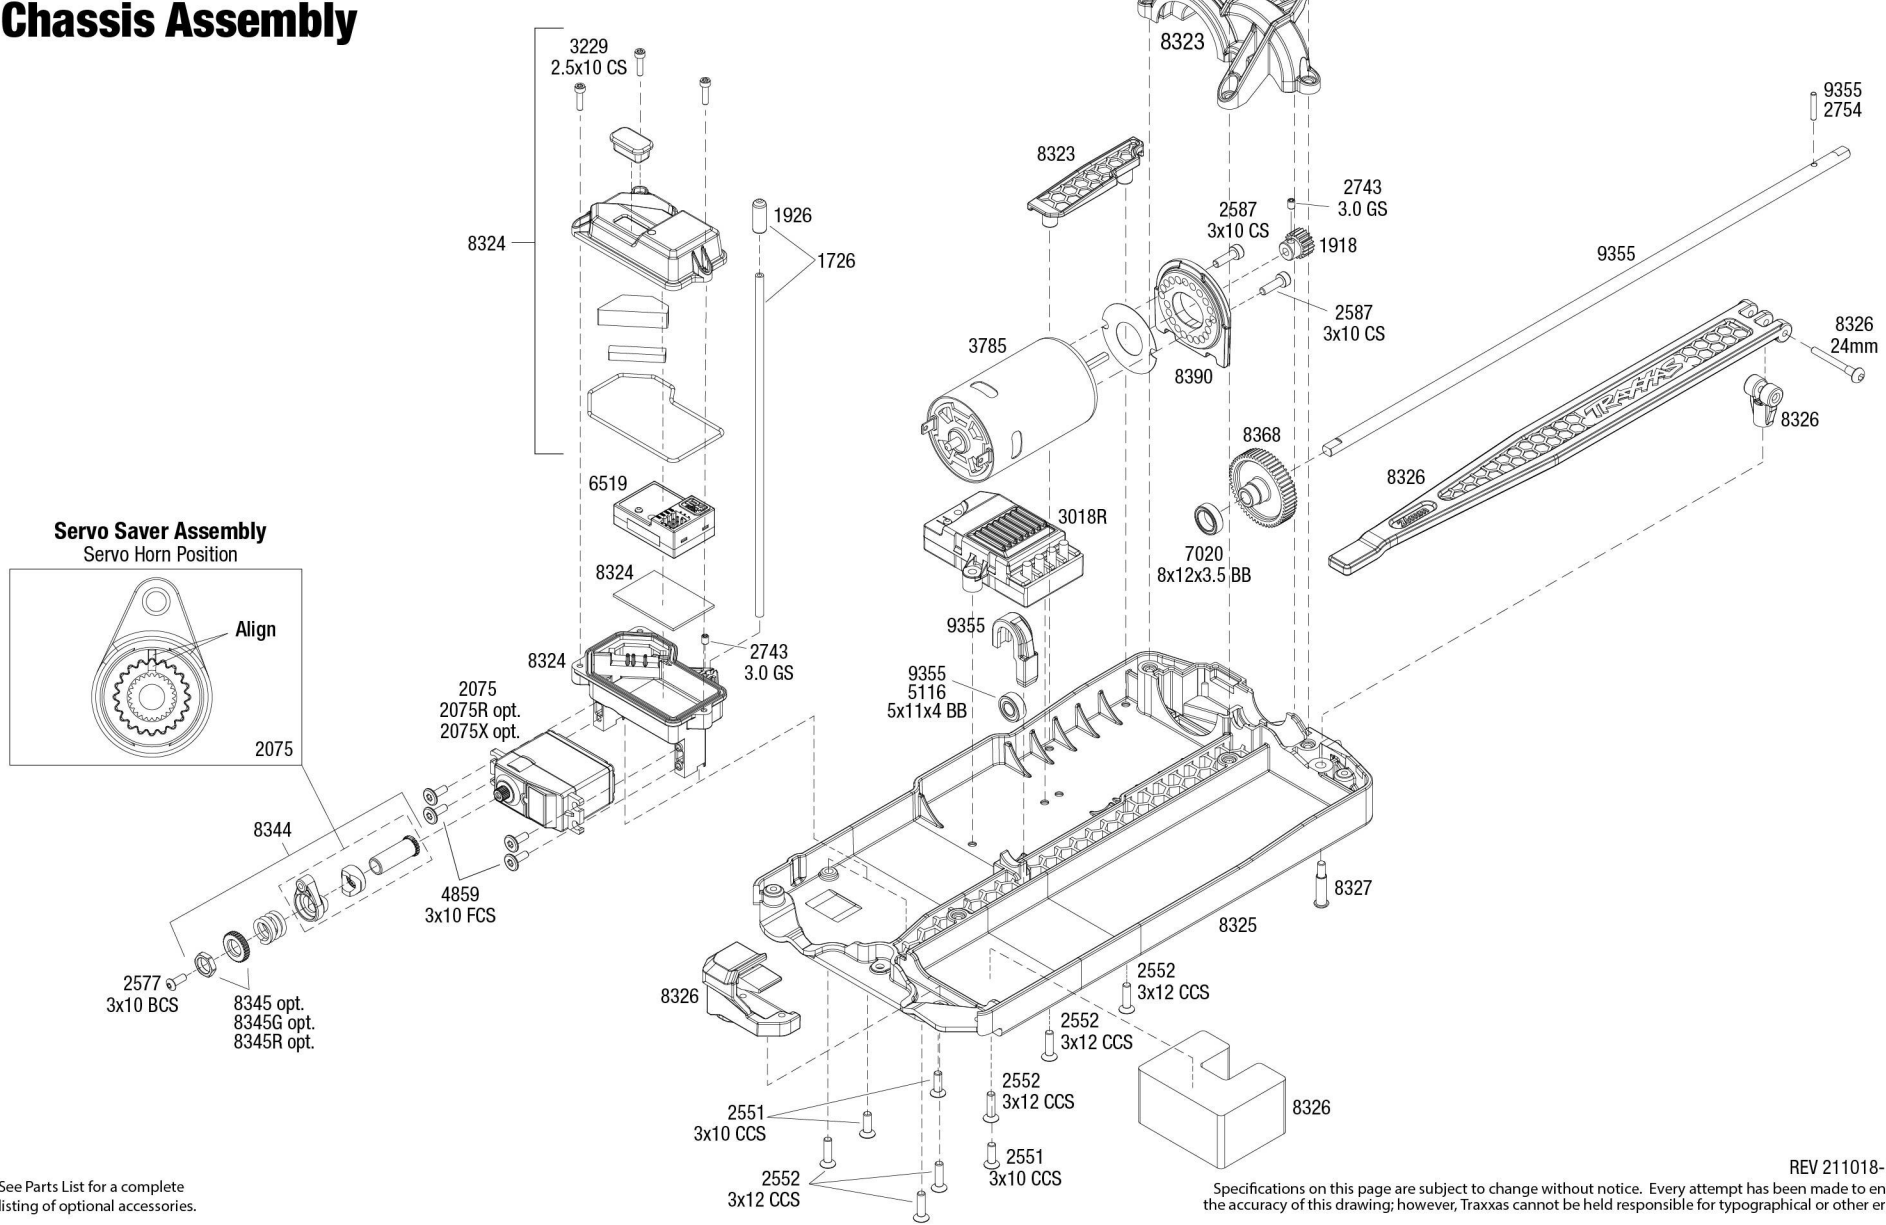

# Chassis Assembly

### Servo Saver Assembly Servo Horn Position

See Parts List for a complete listing of optional accessories.

REV 211018-R05  
Specifications on this page are subject to change without notice. Every attempt has been made to ensure the accuracy of this drawing; however, Traxxas cannot be held responsible for typographical or other errors.