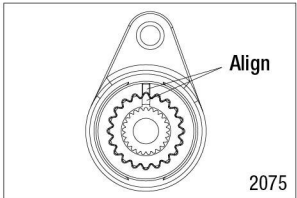

# Chassis Assembly

### Servo Saver Assembly Servo Horn Position

See Parts List for a complete listing of optional accessories.

REV 211018-R05  
Specifications on this page are subject to change without notice. Every attempt has been made to ensure the accuracy of this drawing; however, Traxxas cannot be held responsible for typographical or other errors.