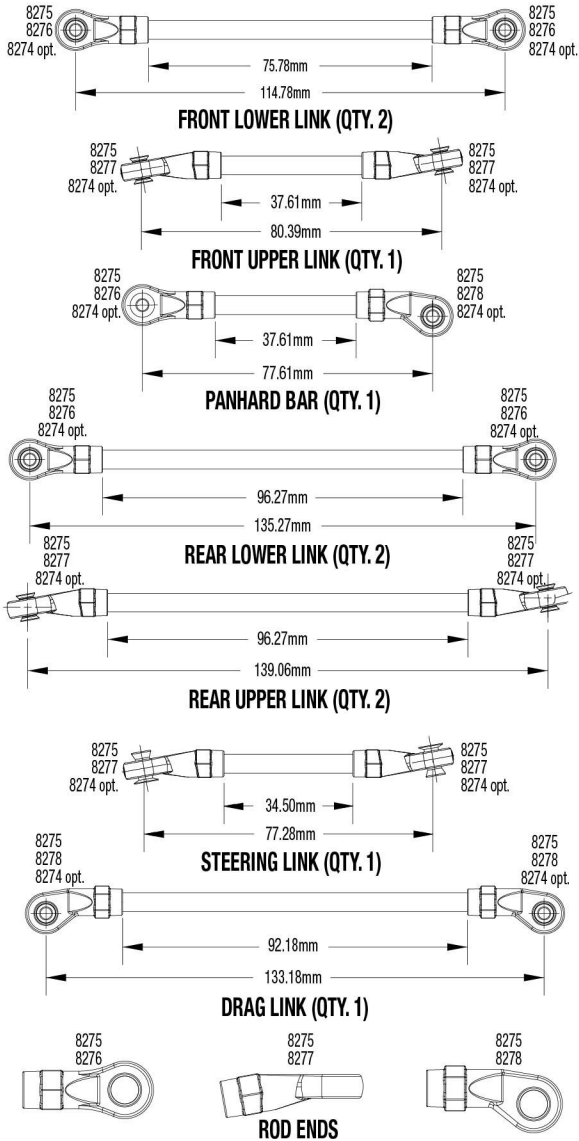

## Link Dimensions

For standard hollow ball replacement, use part #5349.

## Modular Assembly

See Parts List for a complete listing of optional accessories.

Specifications on this page are subject to change without notice. Every attempt has been made to ensure the accuracy of this drawing; however, Traxxas cannot be held responsible for typographical or other errors.