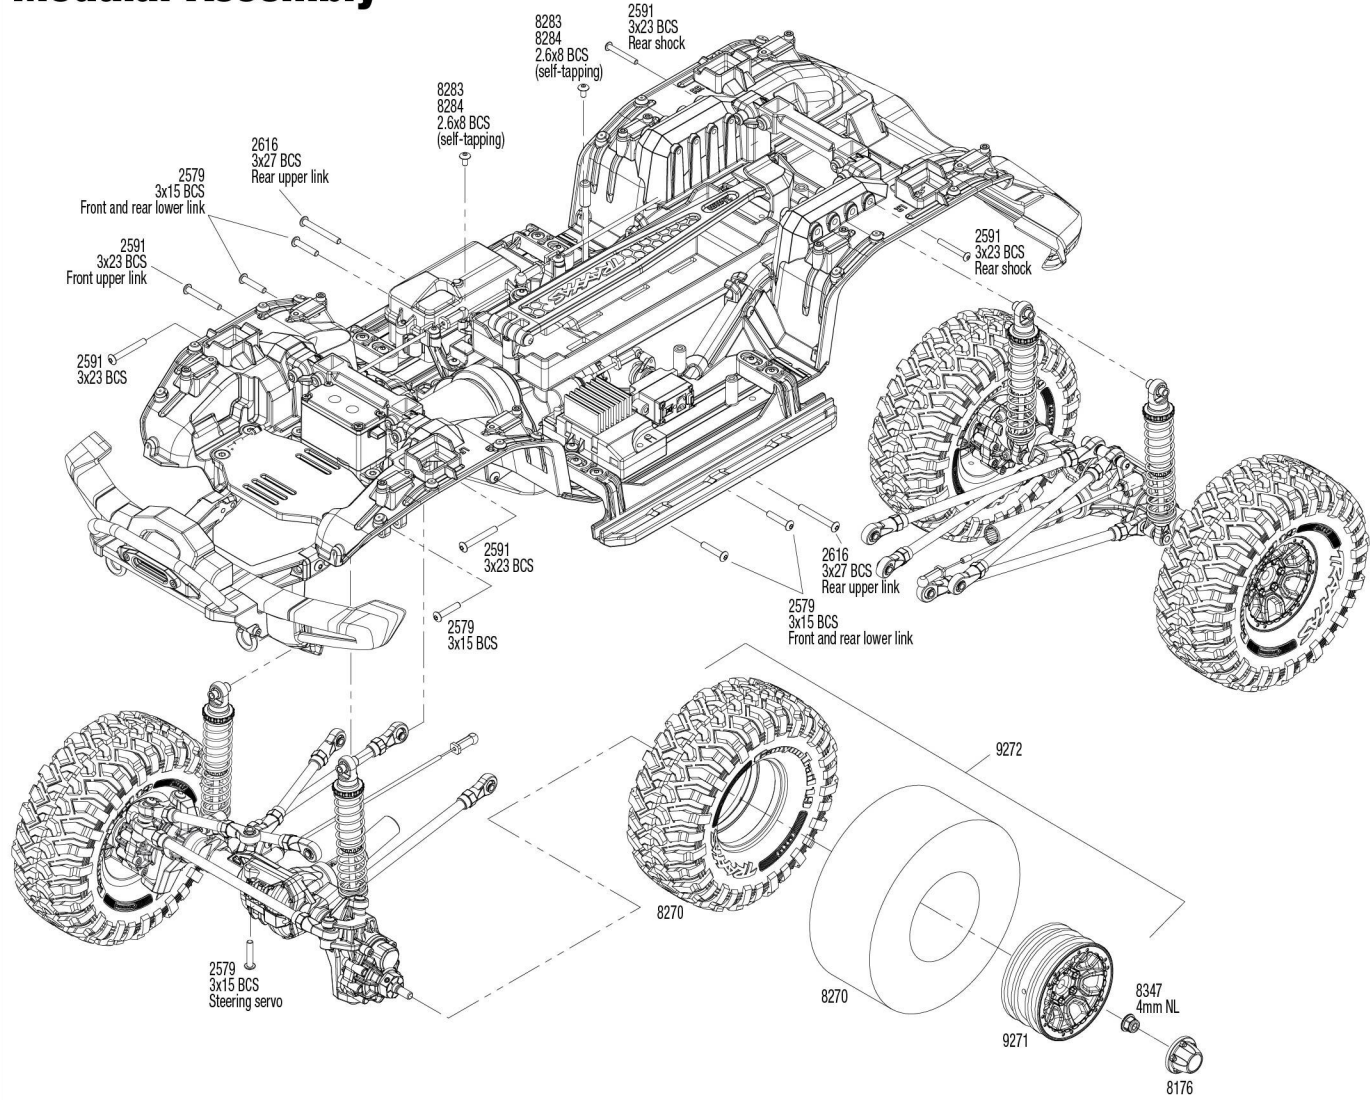

## Link Dimensions

For standard hollow ball replacement, use part #5349.

## Modular Assembly

See Parts List for a complete listing of optional accessories.

Specifications on this page are subject to change without notice. Every attempt has been made to ensure the accuracy of this drawing; however, Traxxas cannot be held responsible for typographical or other errors.