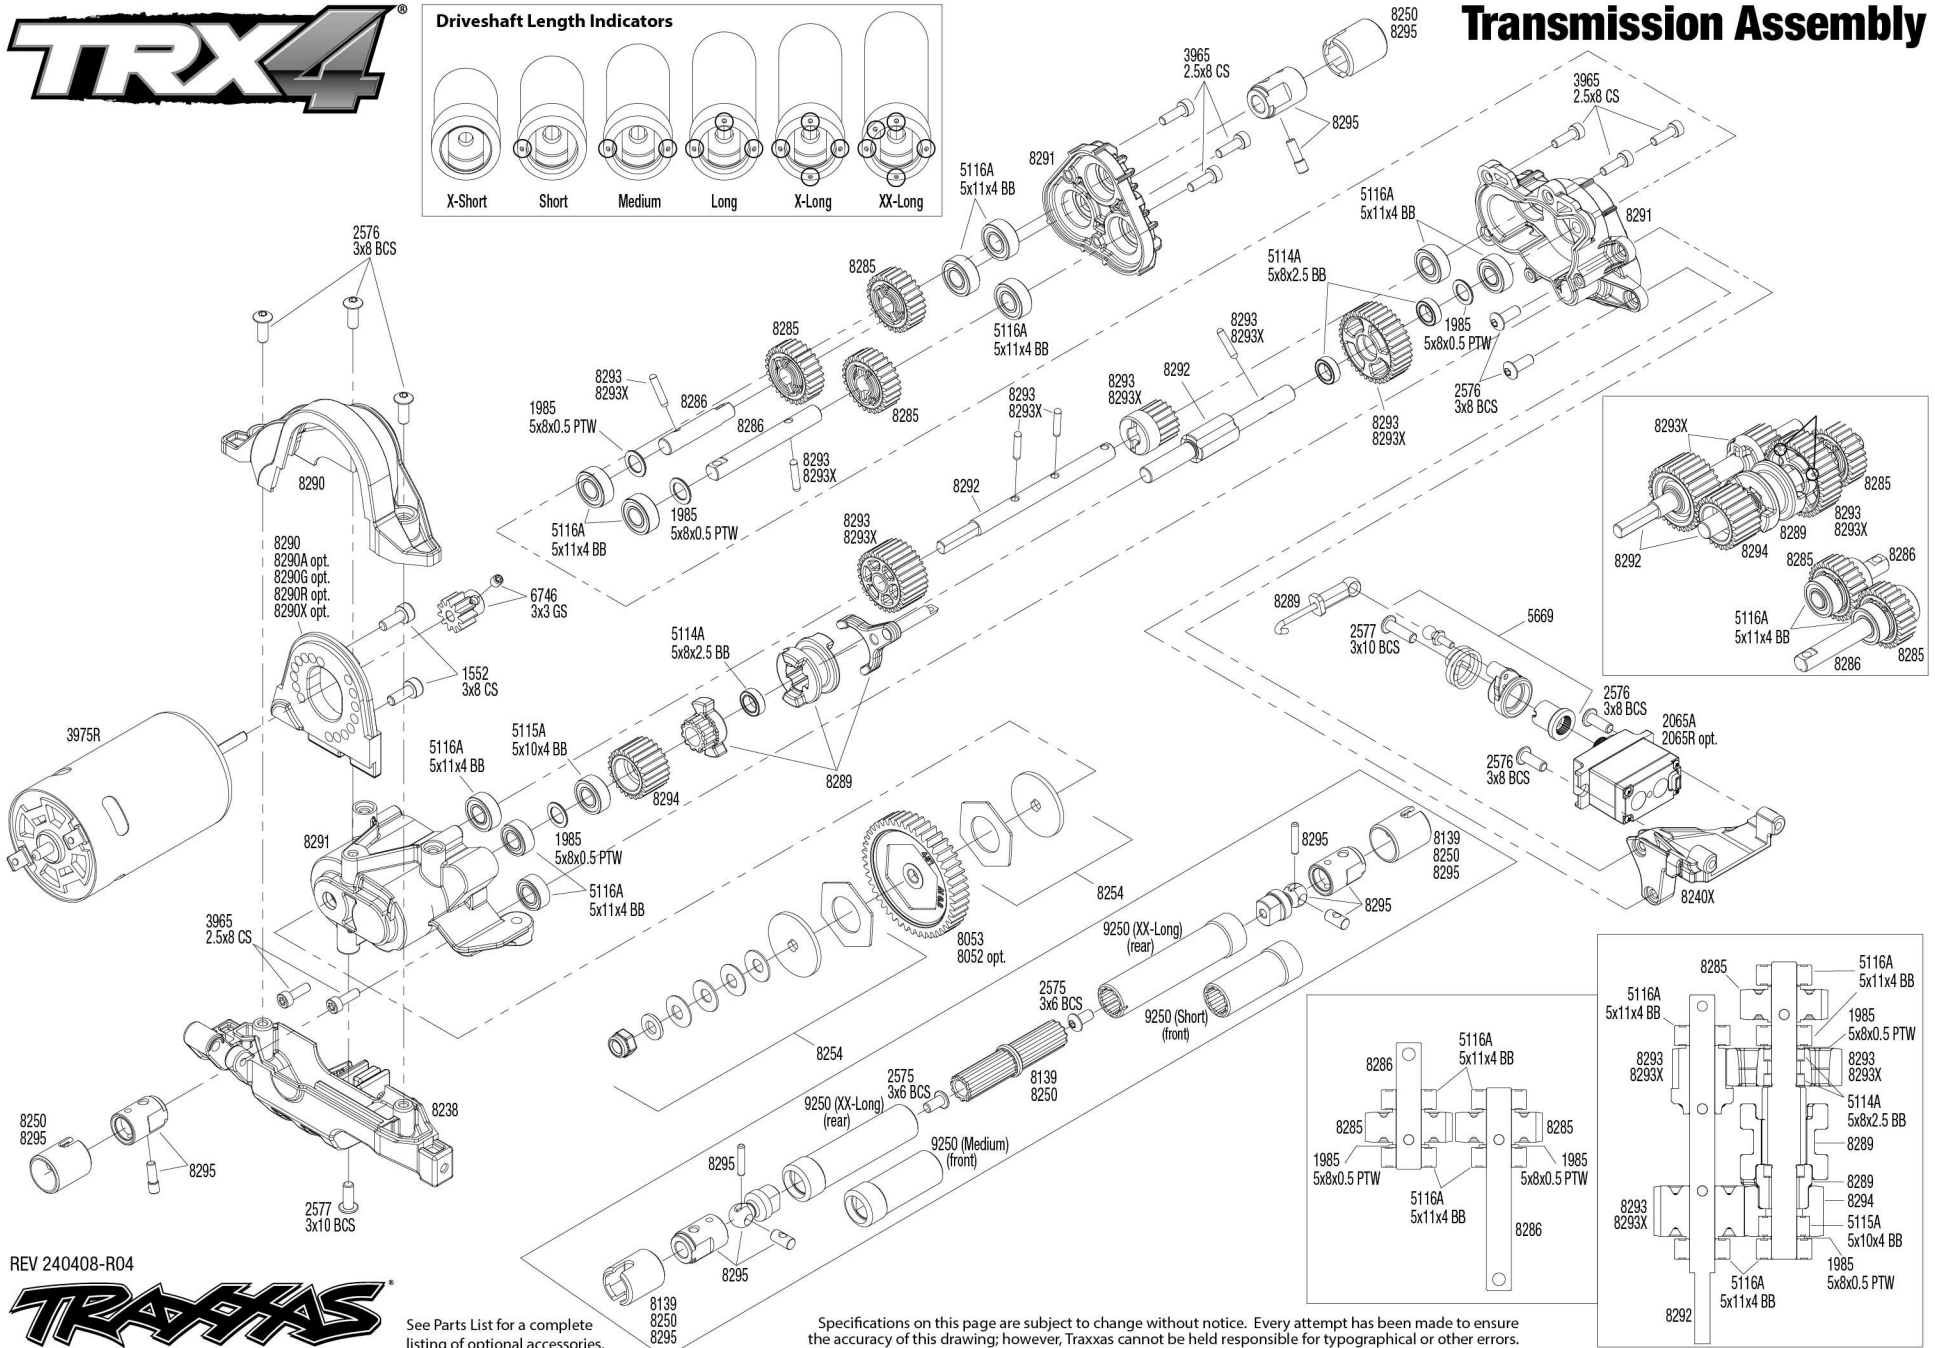

Driveshaft Length Indicators

Transmission Assembly

REV 240408-R04

See Parts List for a complete listing of optional accessories.

Specifications on this page are subject to change without notice. Every attempt has been made to ensure the accuracy of this drawing; however, Traxxas cannot be held responsible for typographical or other errors.