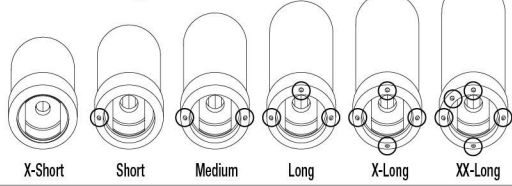

Driveshaft Length Indicators

Transmission Assembly

REV 240408-R04

See Parts List for a complete listing of optional accessories.

Specifications on this page are subject to change without notice. Every attempt has been made to ensure the accuracy of this drawing; however, Traxxas cannot be held responsible for typographical or other errors.