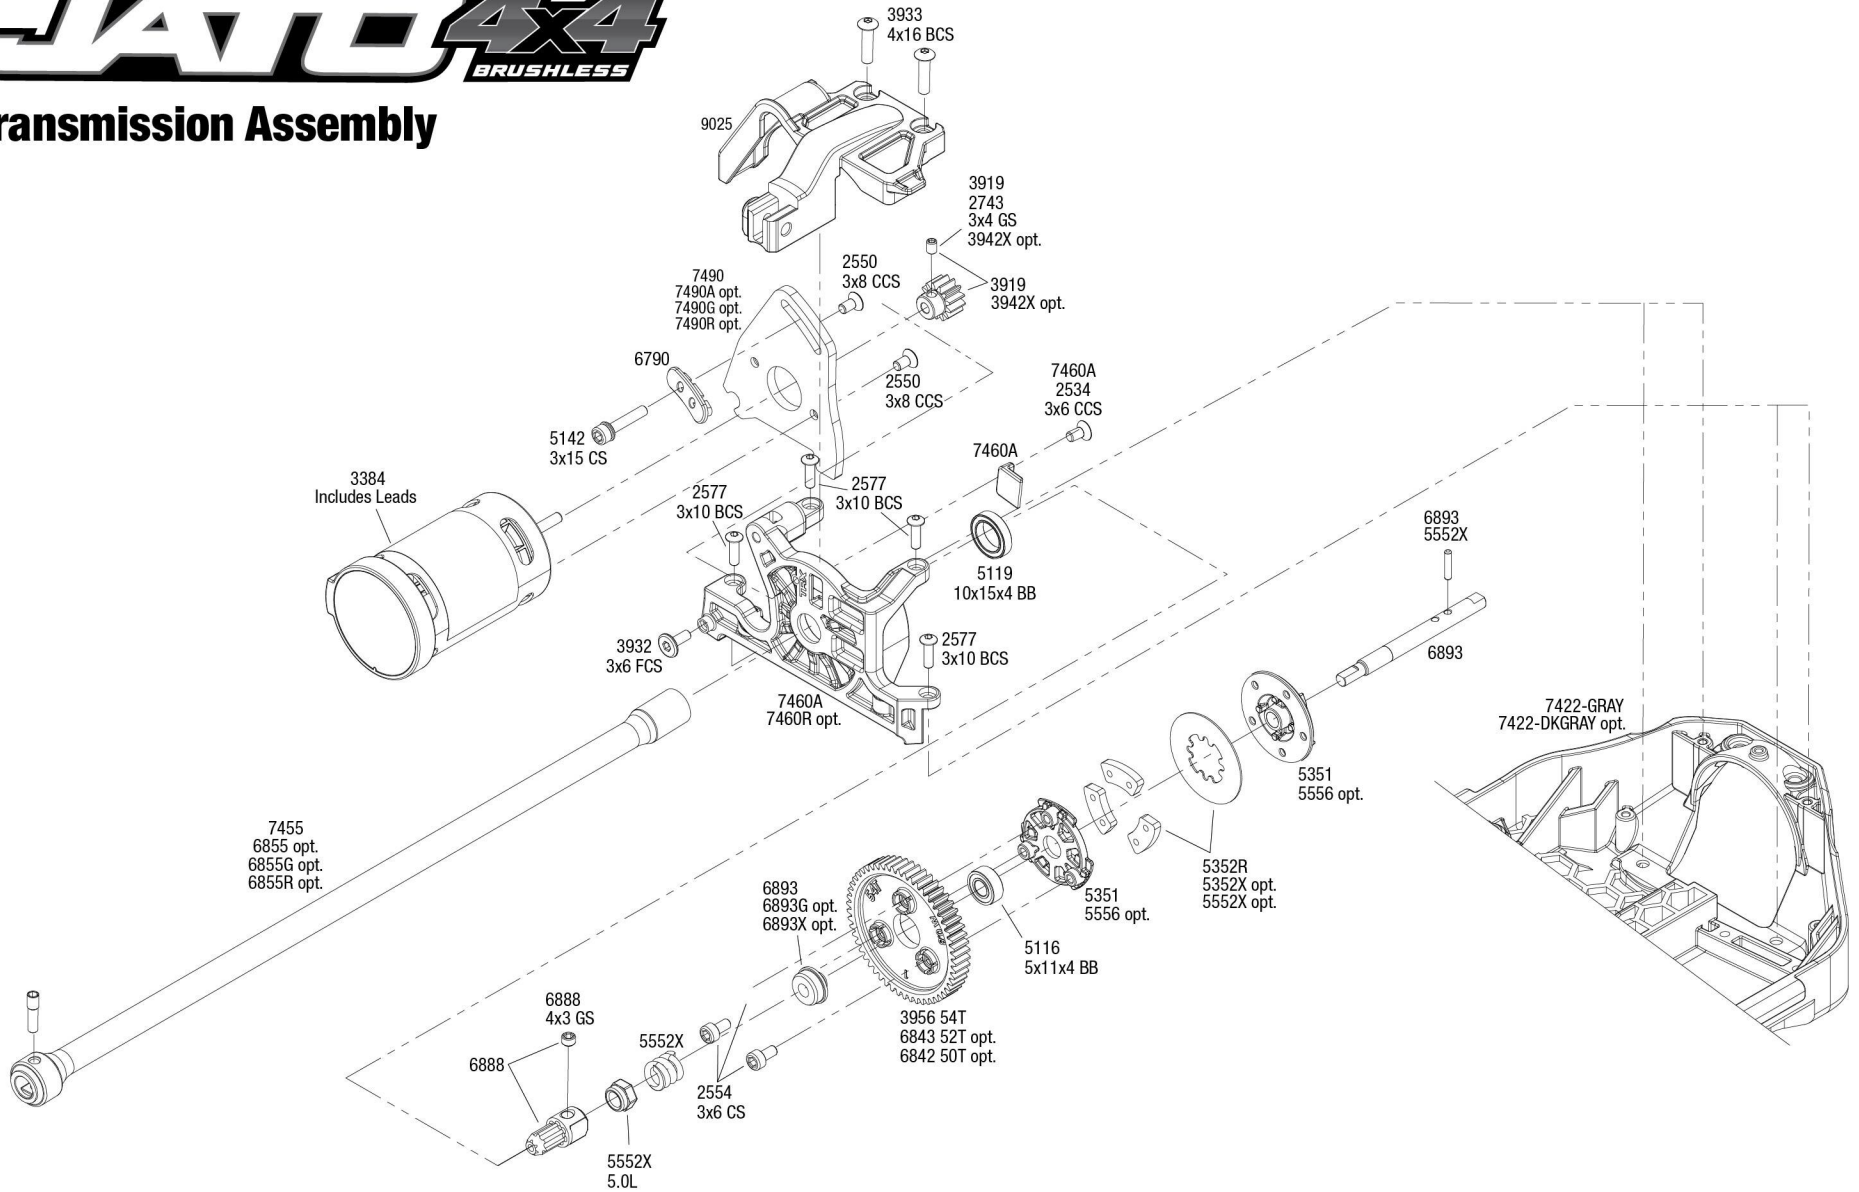

JATO 4x4[®]

BRUSHLESS

Transmission Assembly

See Parts List for a complete listing of optional accessories.

REV 240801-R00
 Specifications on this page are subject to change without notice. Every attempt has been made to ensure the accuracy of this drawing; however, Traxxas cannot be held responsible for typographical or other errors.