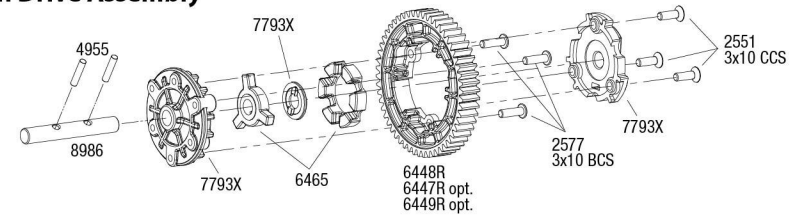

Center Differential Assembly

Available fully assembled as part #10280X

Cush Drive Assembly

Telemetry Sensor

6521- Plug gray plug into V/T slot on receiver (6533X).
Note that the red plug will be used to plug in the power tap from the ESC.

REV 250702-R00

See Parts List for a complete listing of optional accessories.

Specifications on this page are subject to change without notice. Every attempt has been made to ensure the accuracy of this drawing; however, Traxxas cannot be held responsible for typographical or other errors.

Transmission Assembly