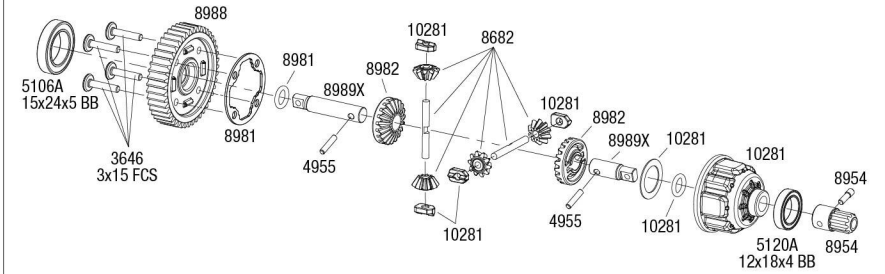

Center Differential Assembly

Available fully assembled as part #10280X

Cush Drive Assembly

Telemetry Sensor

6521- Plug gray plug into V/T slot on receiver (6533X).
Note that the red plug will be used to plug in the power tap from the ESC.

REV 250702-R00

See Parts List for a complete listing of optional accessories.

Specifications on this page are subject to change without notice. Every attempt has been made to ensure the accuracy of this drawing; however, Traxxas cannot be held responsible for typographical or other errors.

Transmission Assembly