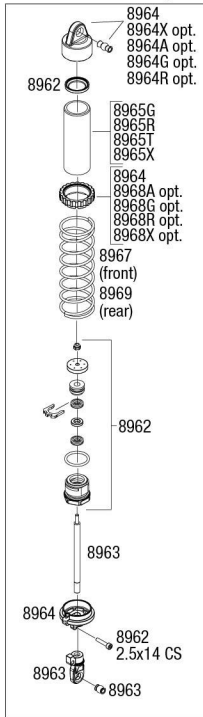

Front Assembly

Shock Assembly

REV 220523-R03
See Parts List for a complete listing of optional accessories.

Specifications on this page are subject to change without notice. Every attempt has been made to ensure the accuracy of this drawing; however, Traxxas cannot be held responsible for typographical or other errors.