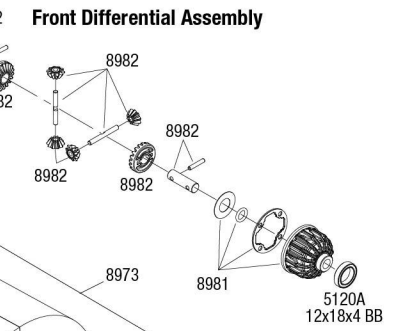

Front Assembly

Shock Assembly

REV 220523-R03
See Parts List for a complete listing of optional accessories.

Specifications on this page are subject to change without notice. Every attempt has been made to ensure the accuracy of this drawing; however, Traxxas cannot be held responsible for typographical or other errors.