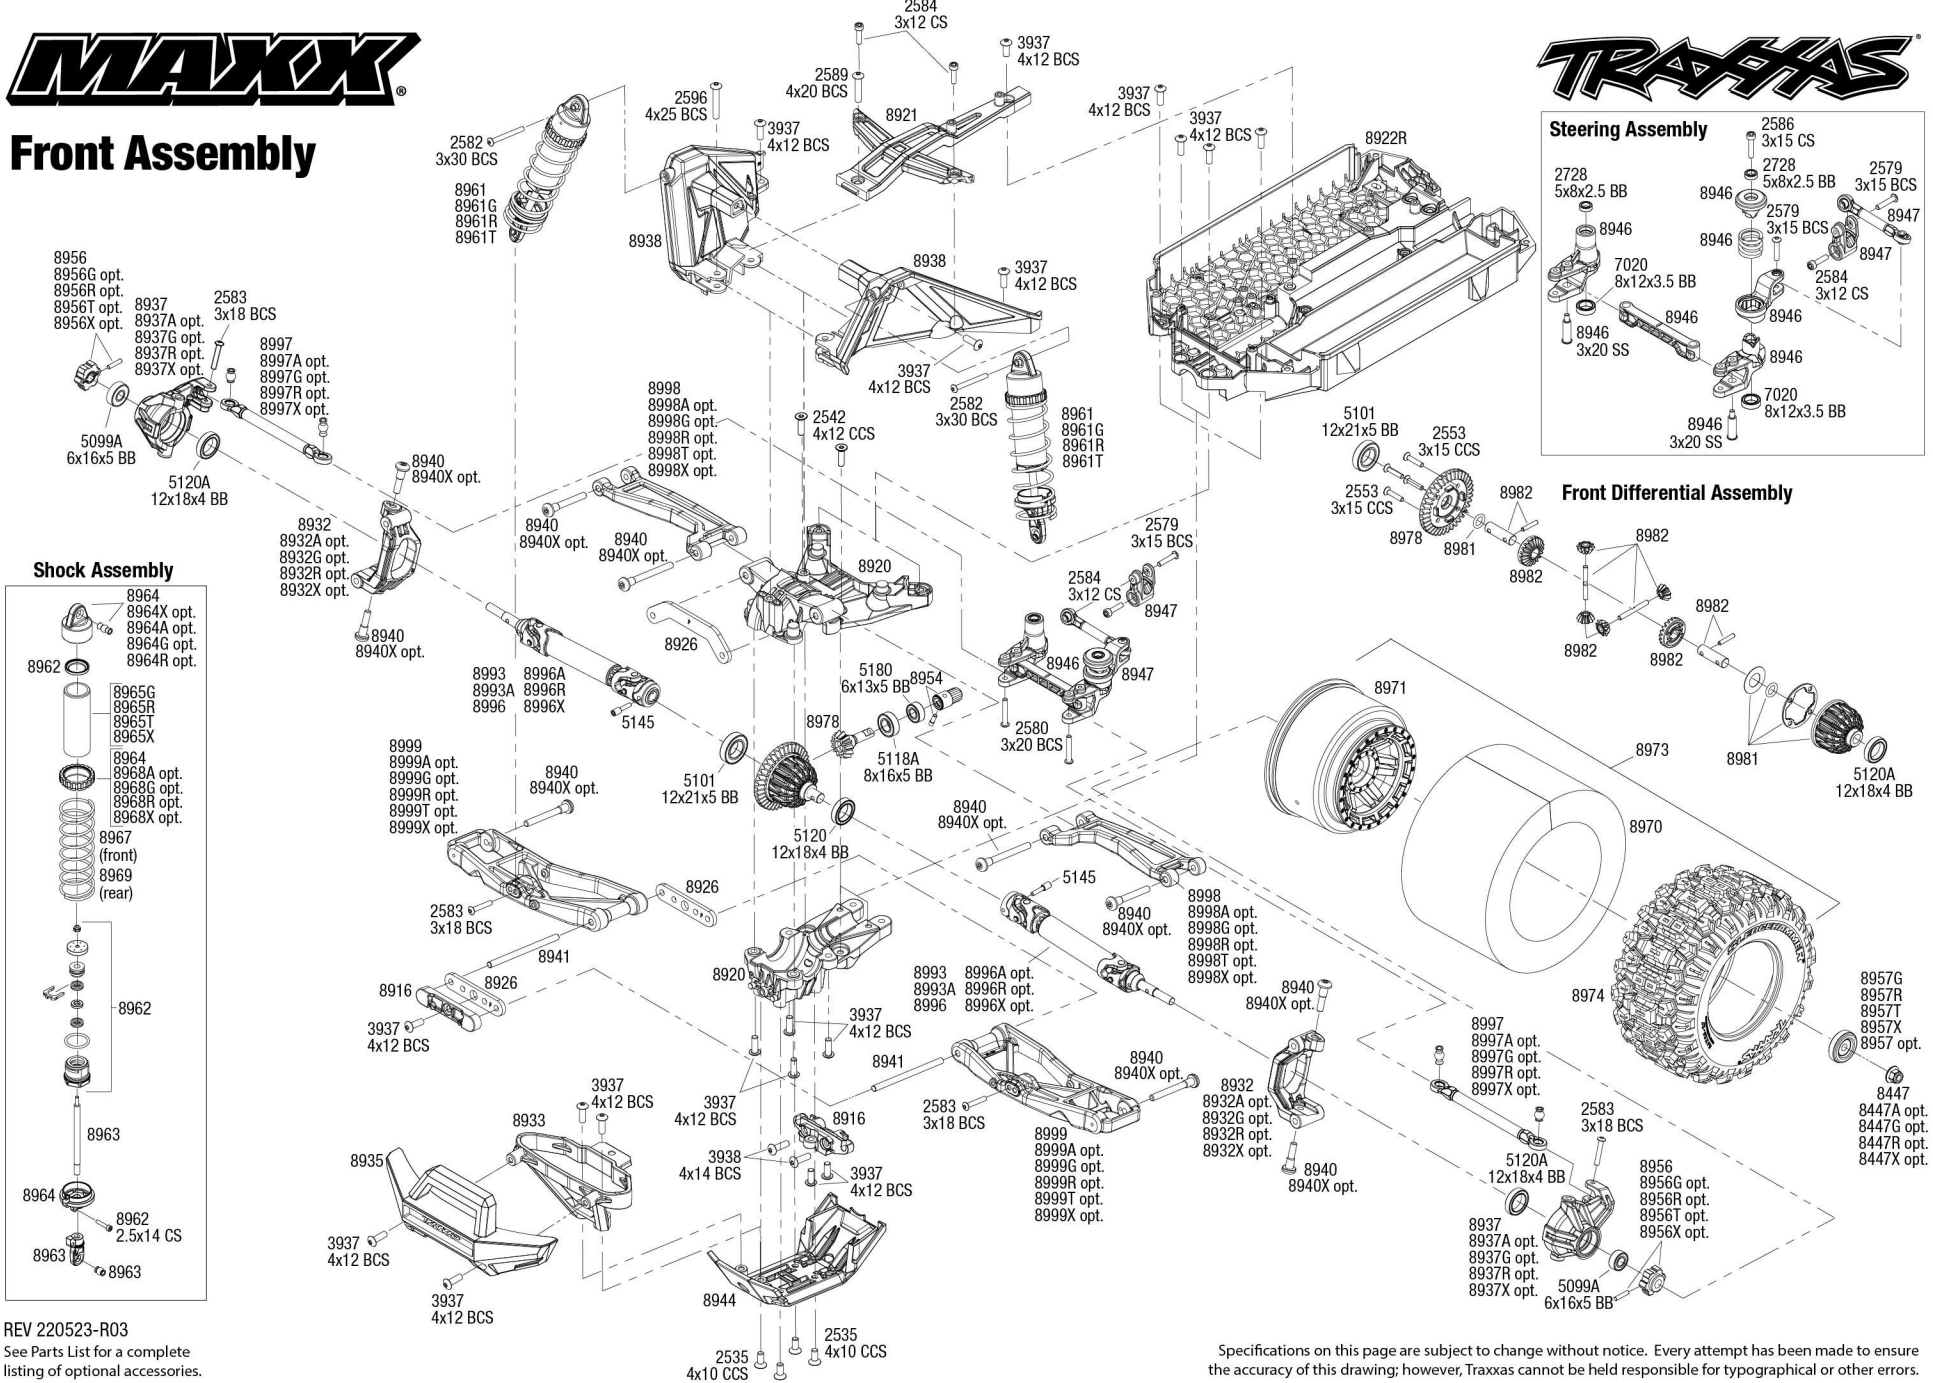

Front Assembly

Shock Assembly

REV 220523-R03
See Parts List for a complete listing of optional accessories.

Specifications on this page are subject to change without notice. Every attempt has been made to ensure the accuracy of this drawing; however, Traxxas cannot be held responsible for typographical or other errors.