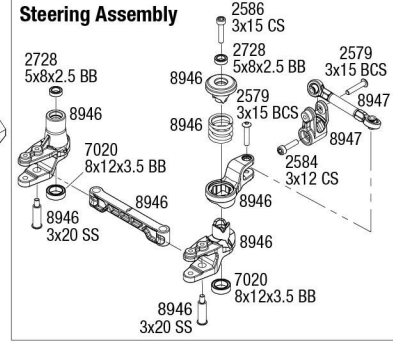

Front Assembly

Shock Assembly

REV 220523-R03
See Parts List for a complete listing of optional accessories.

Specifications on this page are subject to change without notice. Every attempt has been made to ensure the accuracy of this drawing; however, Traxxas cannot be held responsible for typographical or other errors.