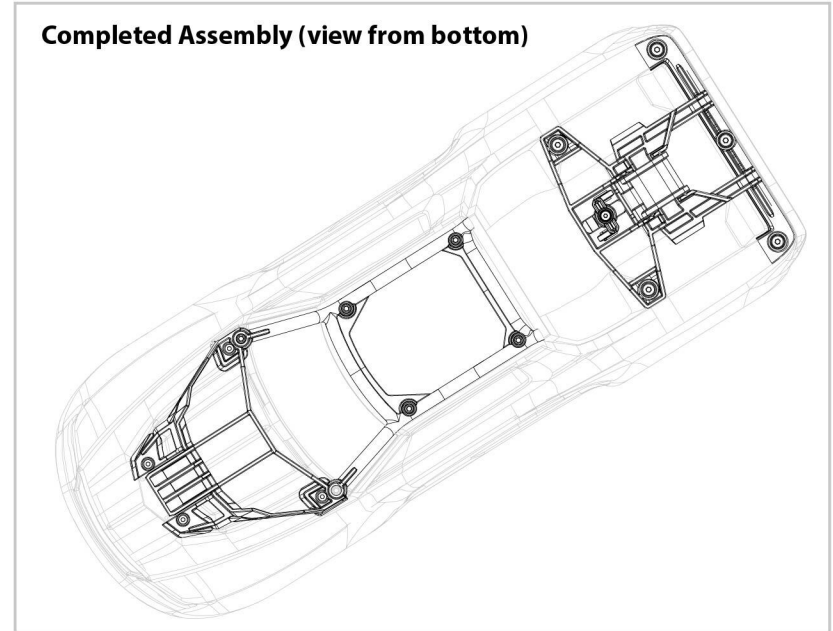

# Body Assembly

## Completed Assembly (view from bottom)

REV 220523-R03

Specifications on this page are subject to change without notice. Every attempt has been made to ensure the accuracy of this drawing; however, Traxxas cannot be held responsible for typographical or other errors. See Parts List for a complete listing of optional accessories.