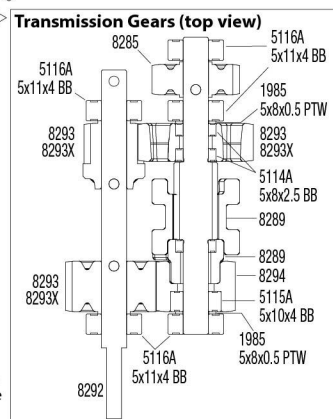

Driveshaft Length Indicators

Transmission and Transfer Case Gears

Transmission Assembly

Front & Intermediate Driveshaft Assembly

Rear Driveshaft Assembly

REV 240502-R00

See Parts List for a complete listing of optional accessories.

Specifications on this page are subject to change without notice. Every attempt has been made to ensure the accuracy of this drawing; however, Traxxas cannot be held responsible for typographical or other errors.