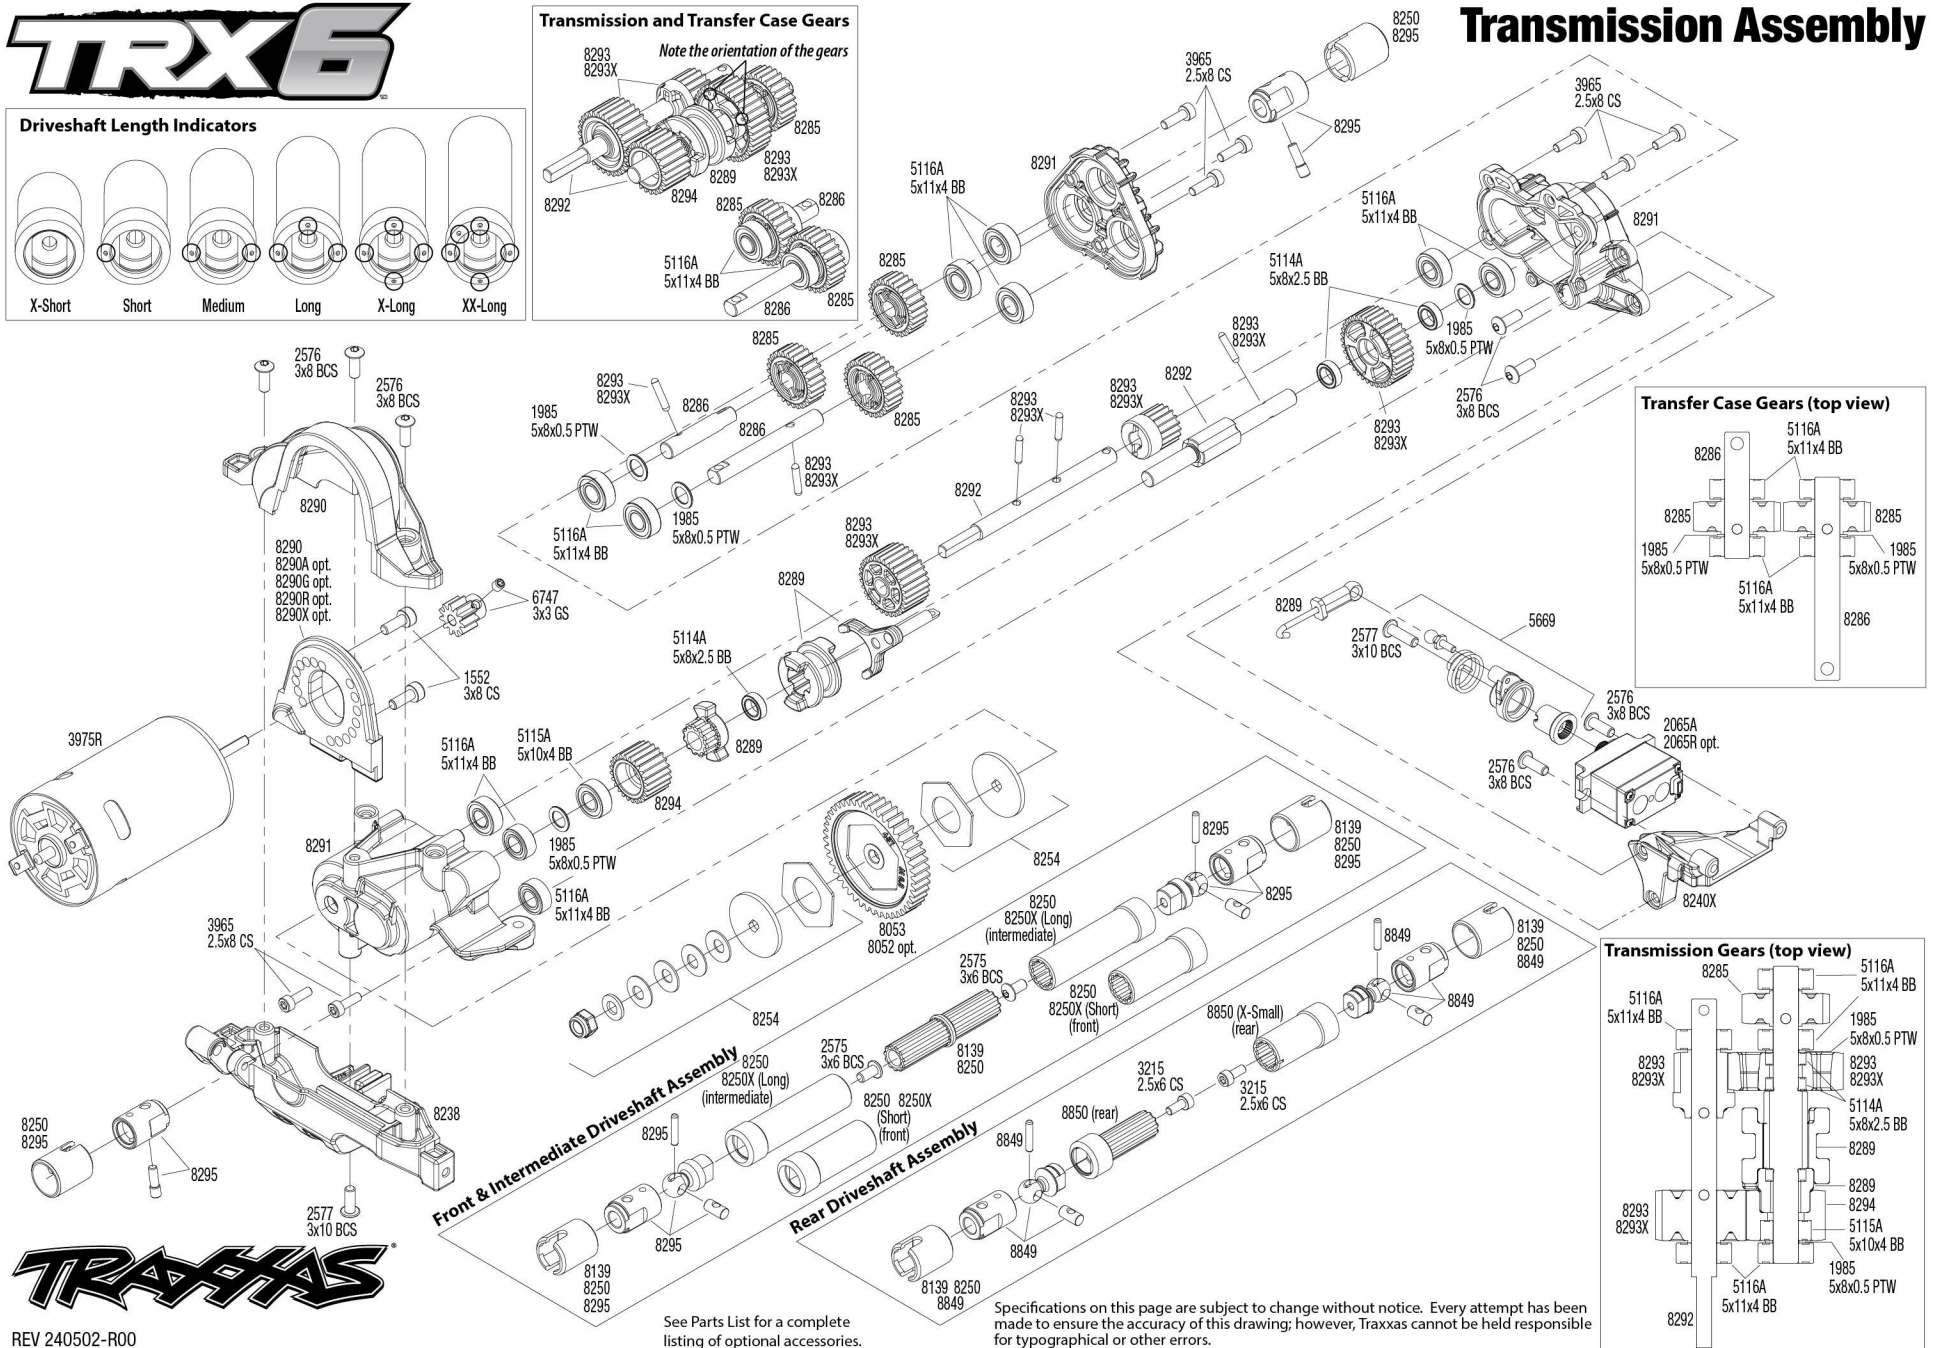

Driveshaft Length Indicators

Transmission and Transfer Case Gears

Transmission Assembly

Front & Intermediate Driveshaft Assembly

Rear Driveshaft Assembly

REV 240502-R00

See Parts List for a complete listing of optional accessories.