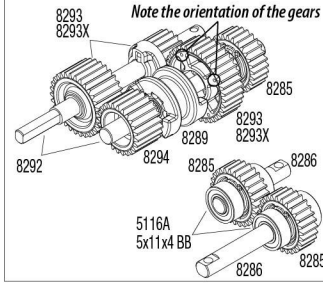

Driveshaft Length Indicators

Transmission and Transfer Case Gears

Transmission Assembly

Front & Intermediate Driveshaft Assembly

Rear Driveshaft Assembly

REV 240502-R00

See Parts List for a complete listing of optional accessories.

Specifications on this page are subject to change without notice. Every attempt has been made to ensure the accuracy of this drawing; however, Traxxas cannot be held responsible for typographical or other errors.