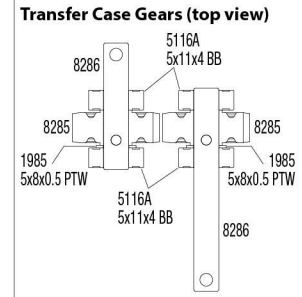

Driveshaft Length Indicators

Transmission and Transfer Case Gears

Transmission Assembly

Front & Intermediate Driveshaft Assembly

Rear Driveshaft Assembly

REV 240502-R00

See Parts List for a complete listing of optional accessories.

Specifications on this page are subject to change without notice. Every attempt has been made to ensure the accuracy of this drawing; however, Traxxas cannot be held responsible for typographical or other errors.