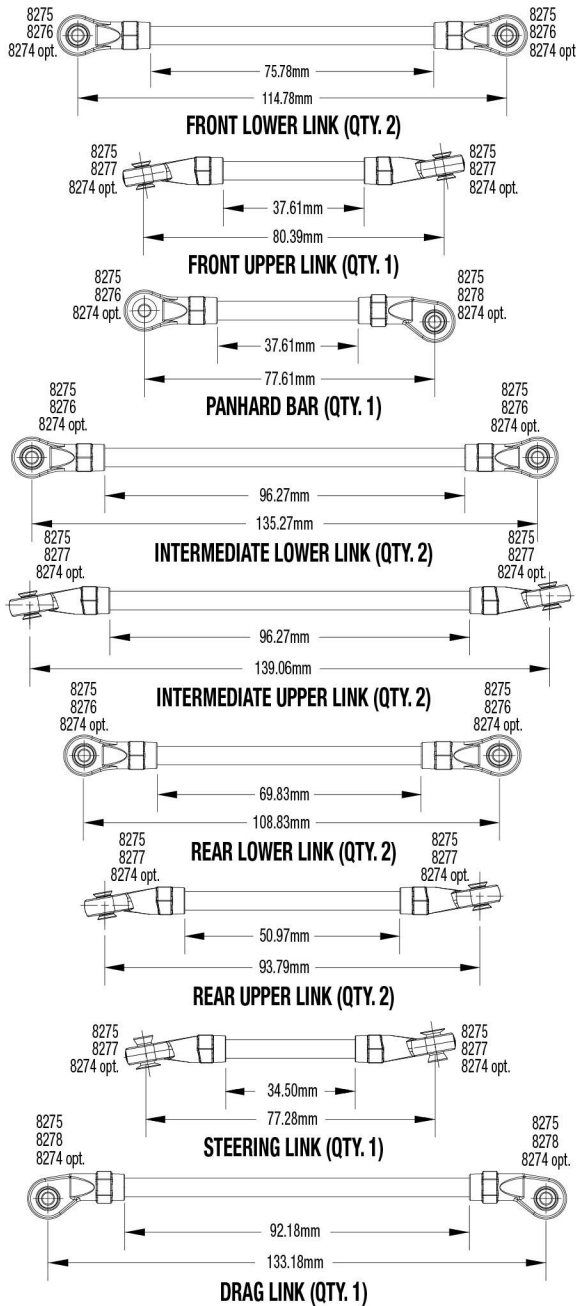

Link Dimensions

TRX6

Modular Assembly

TRAXXAS

REV 240502-R00

See Parts List for a complete listing of optional accessories.

Specifications on this page are subject to change without notice. Every attempt has been made to ensure the accuracy of this drawing; however, Traxxas cannot be held responsible for typographical or other errors.