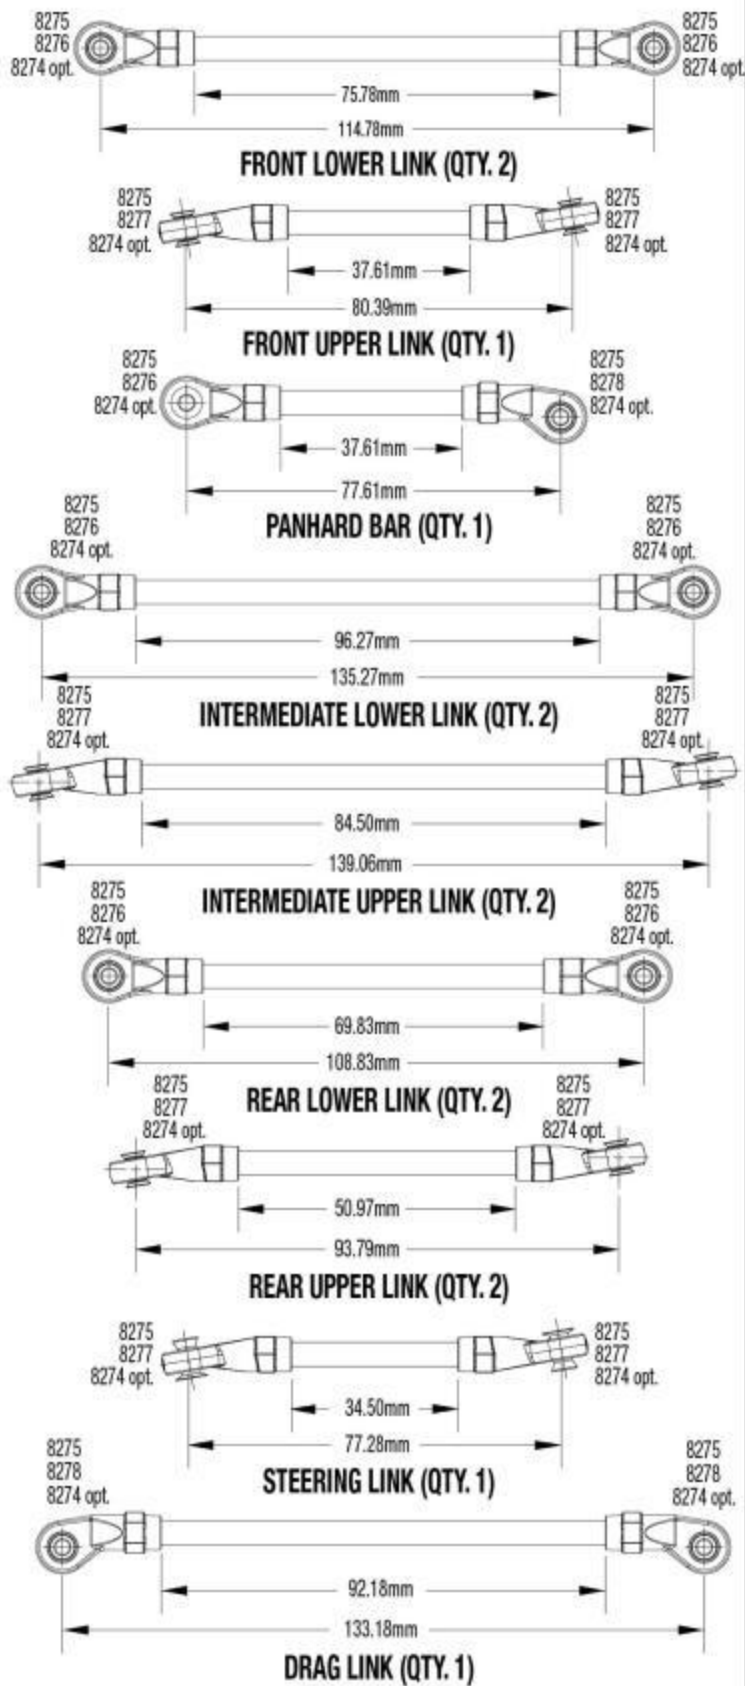

Link Dimensions

TRX6 ULTIMATE RC HAULER

Modular Assembly

Specifications on this page are subject to change without notice. Every attempt has been made to ensure the accuracy of this drawing; however, Traxxas cannot be held responsible for typographical or other errors.

REV 231201-R02

See Parts List for a complete listing of optional accessories.