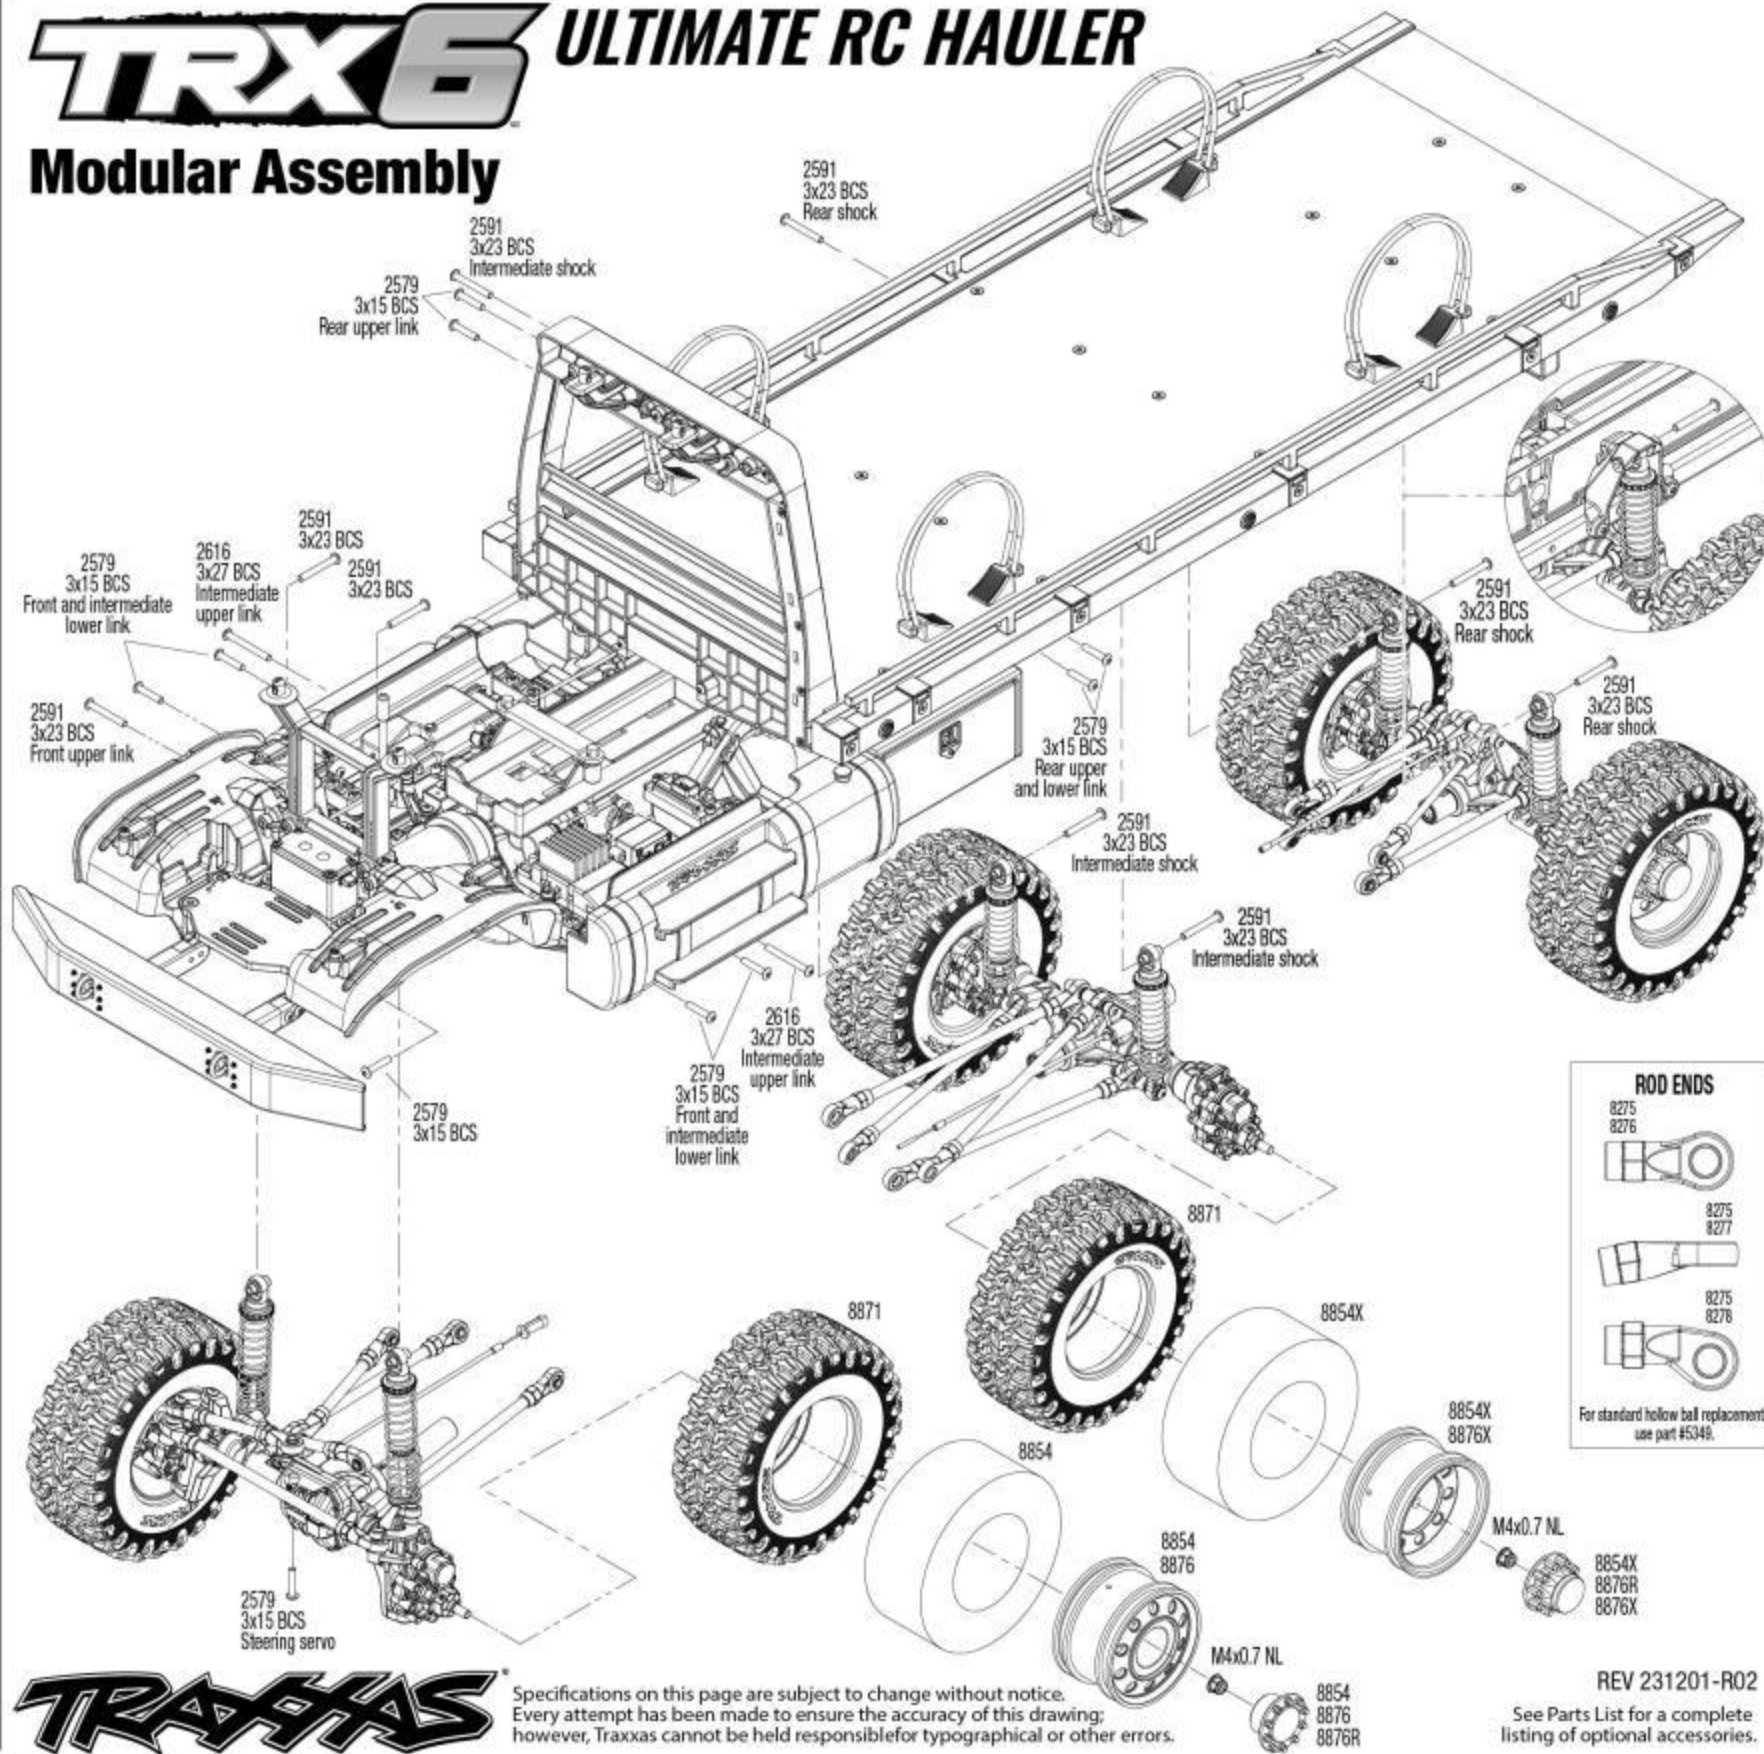

Link Dimensions

TRX6 ULTIMATE RC HAULER

Modular Assembly

Specifications on this page are subject to change without notice. Every attempt has been made to ensure the accuracy of this drawing; however, Traxxas cannot be held responsible for typographical or other errors.