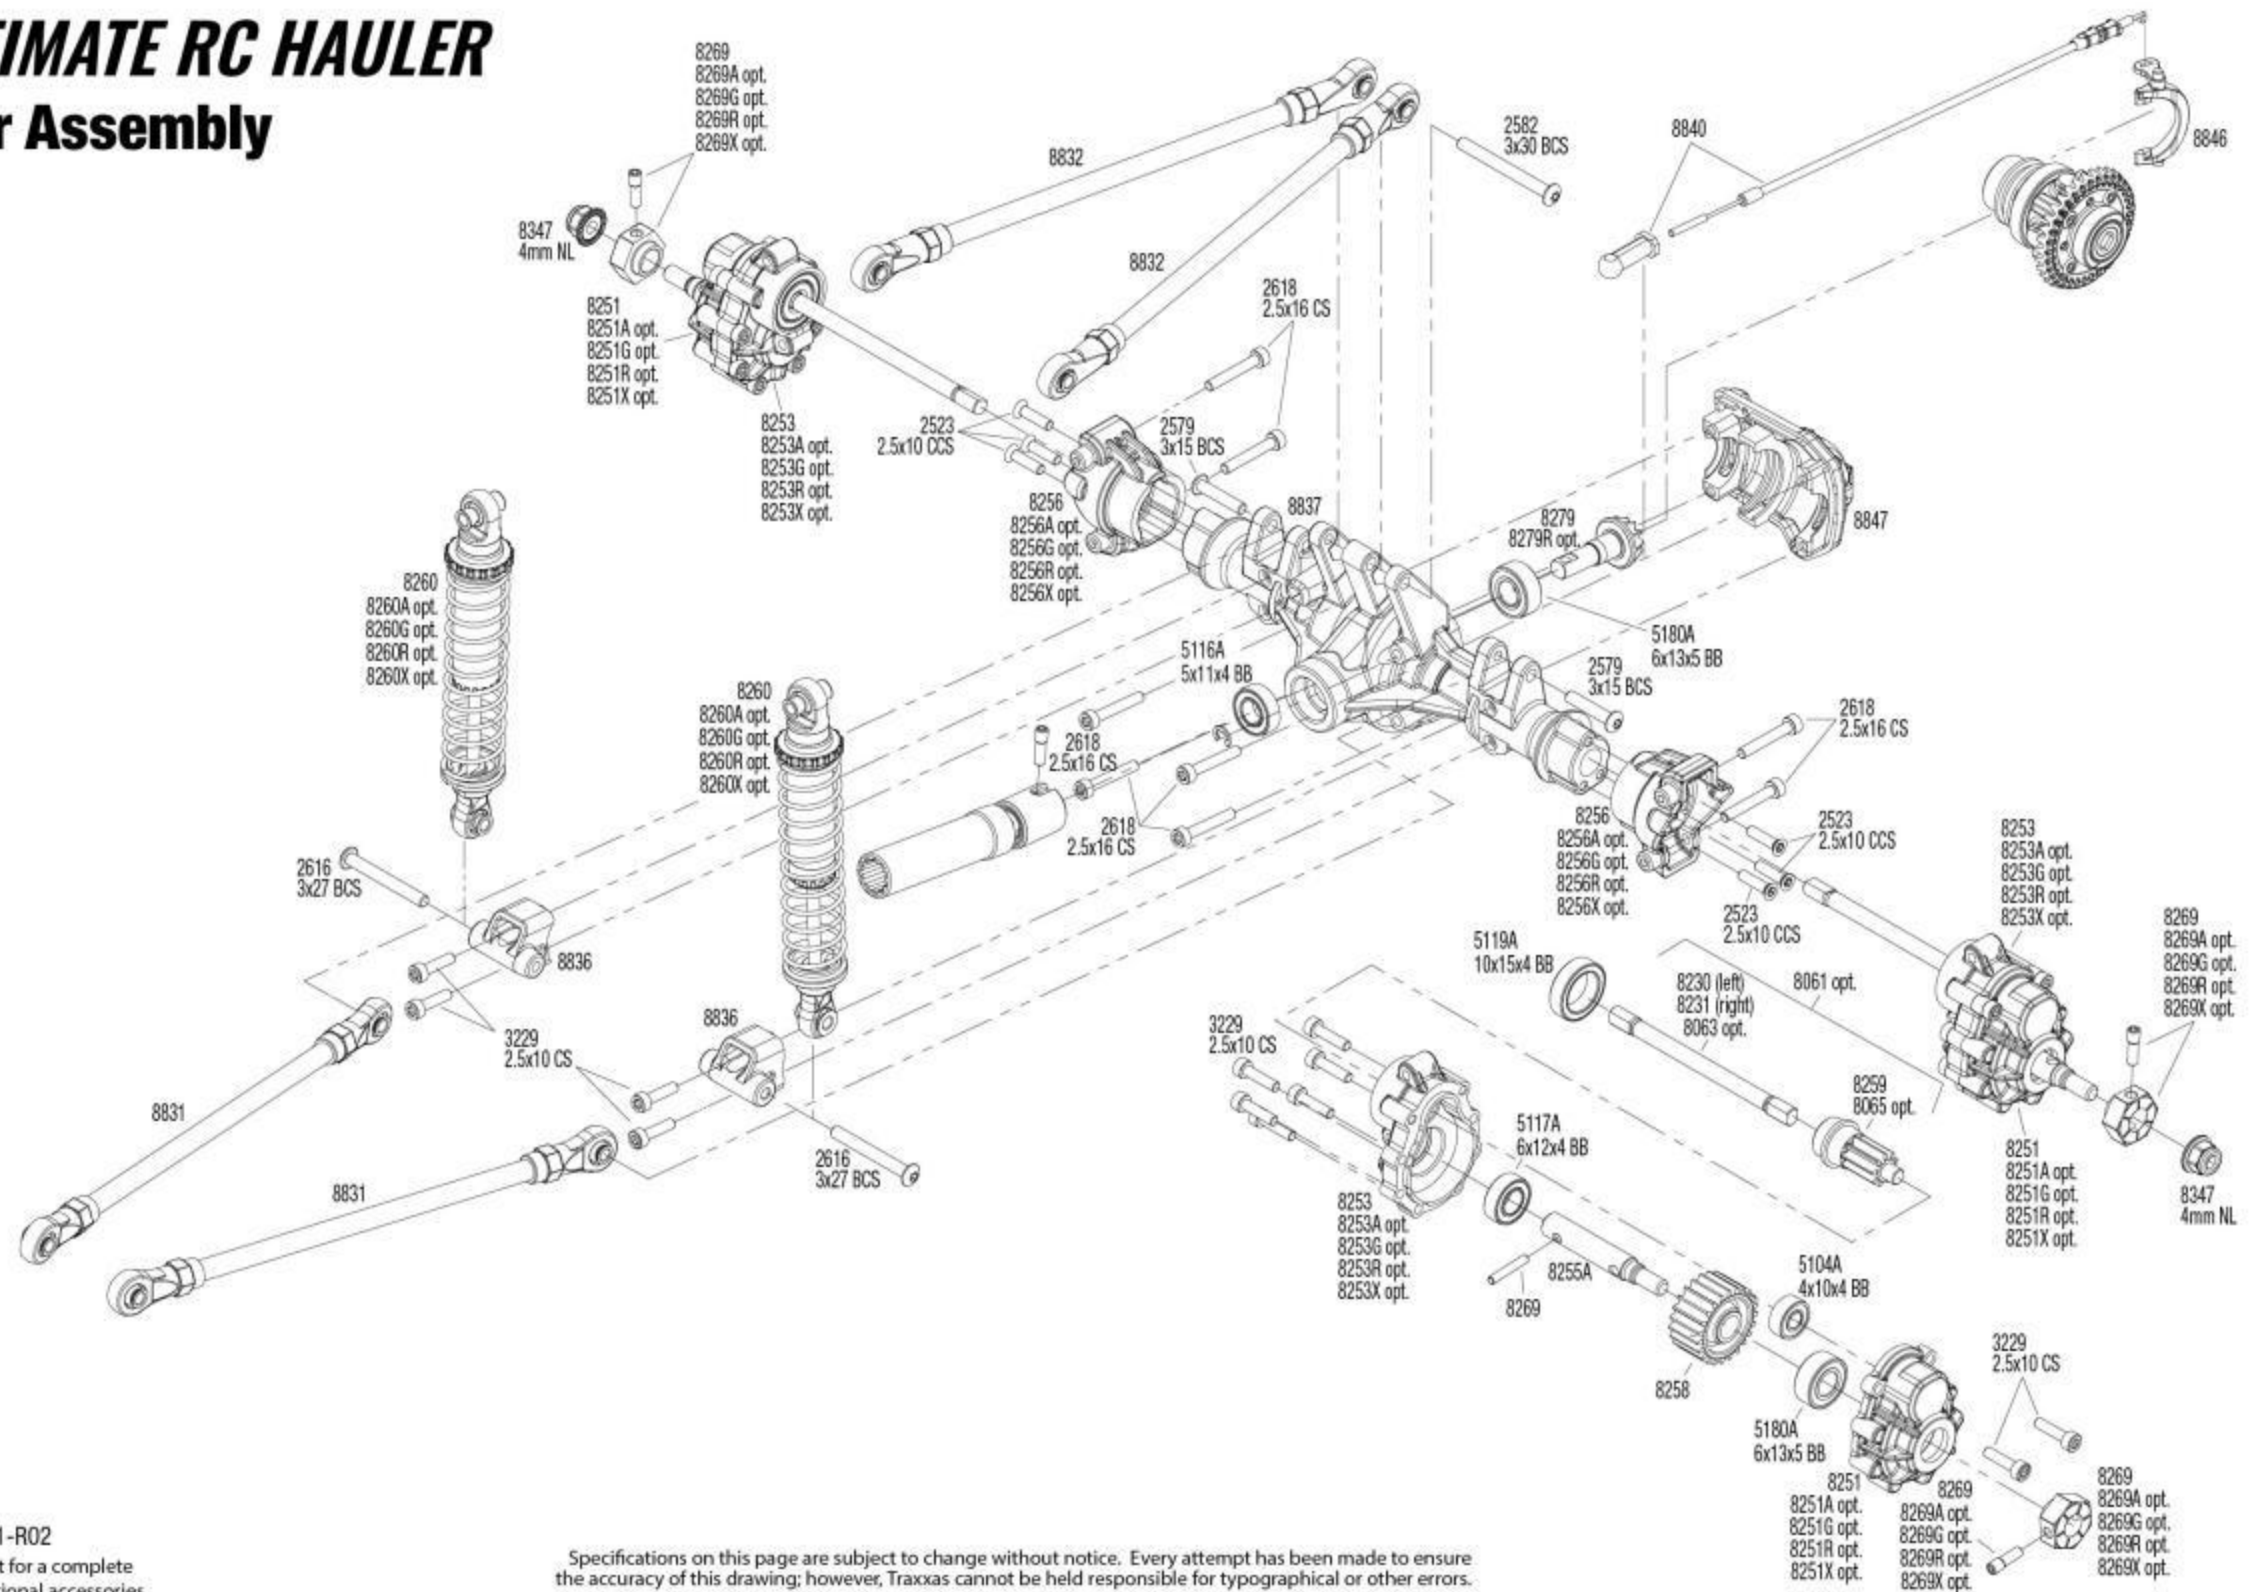

ULTIMATE RC HAULER Rear Assembly

REV 231201-R02
See Parts List for a complete listing of optional accessories.

Specifications on this page are subject to change without notice. Every attempt has been made to ensure the accuracy of this drawing; however, Traxxas cannot be held responsible for typographical or other errors.