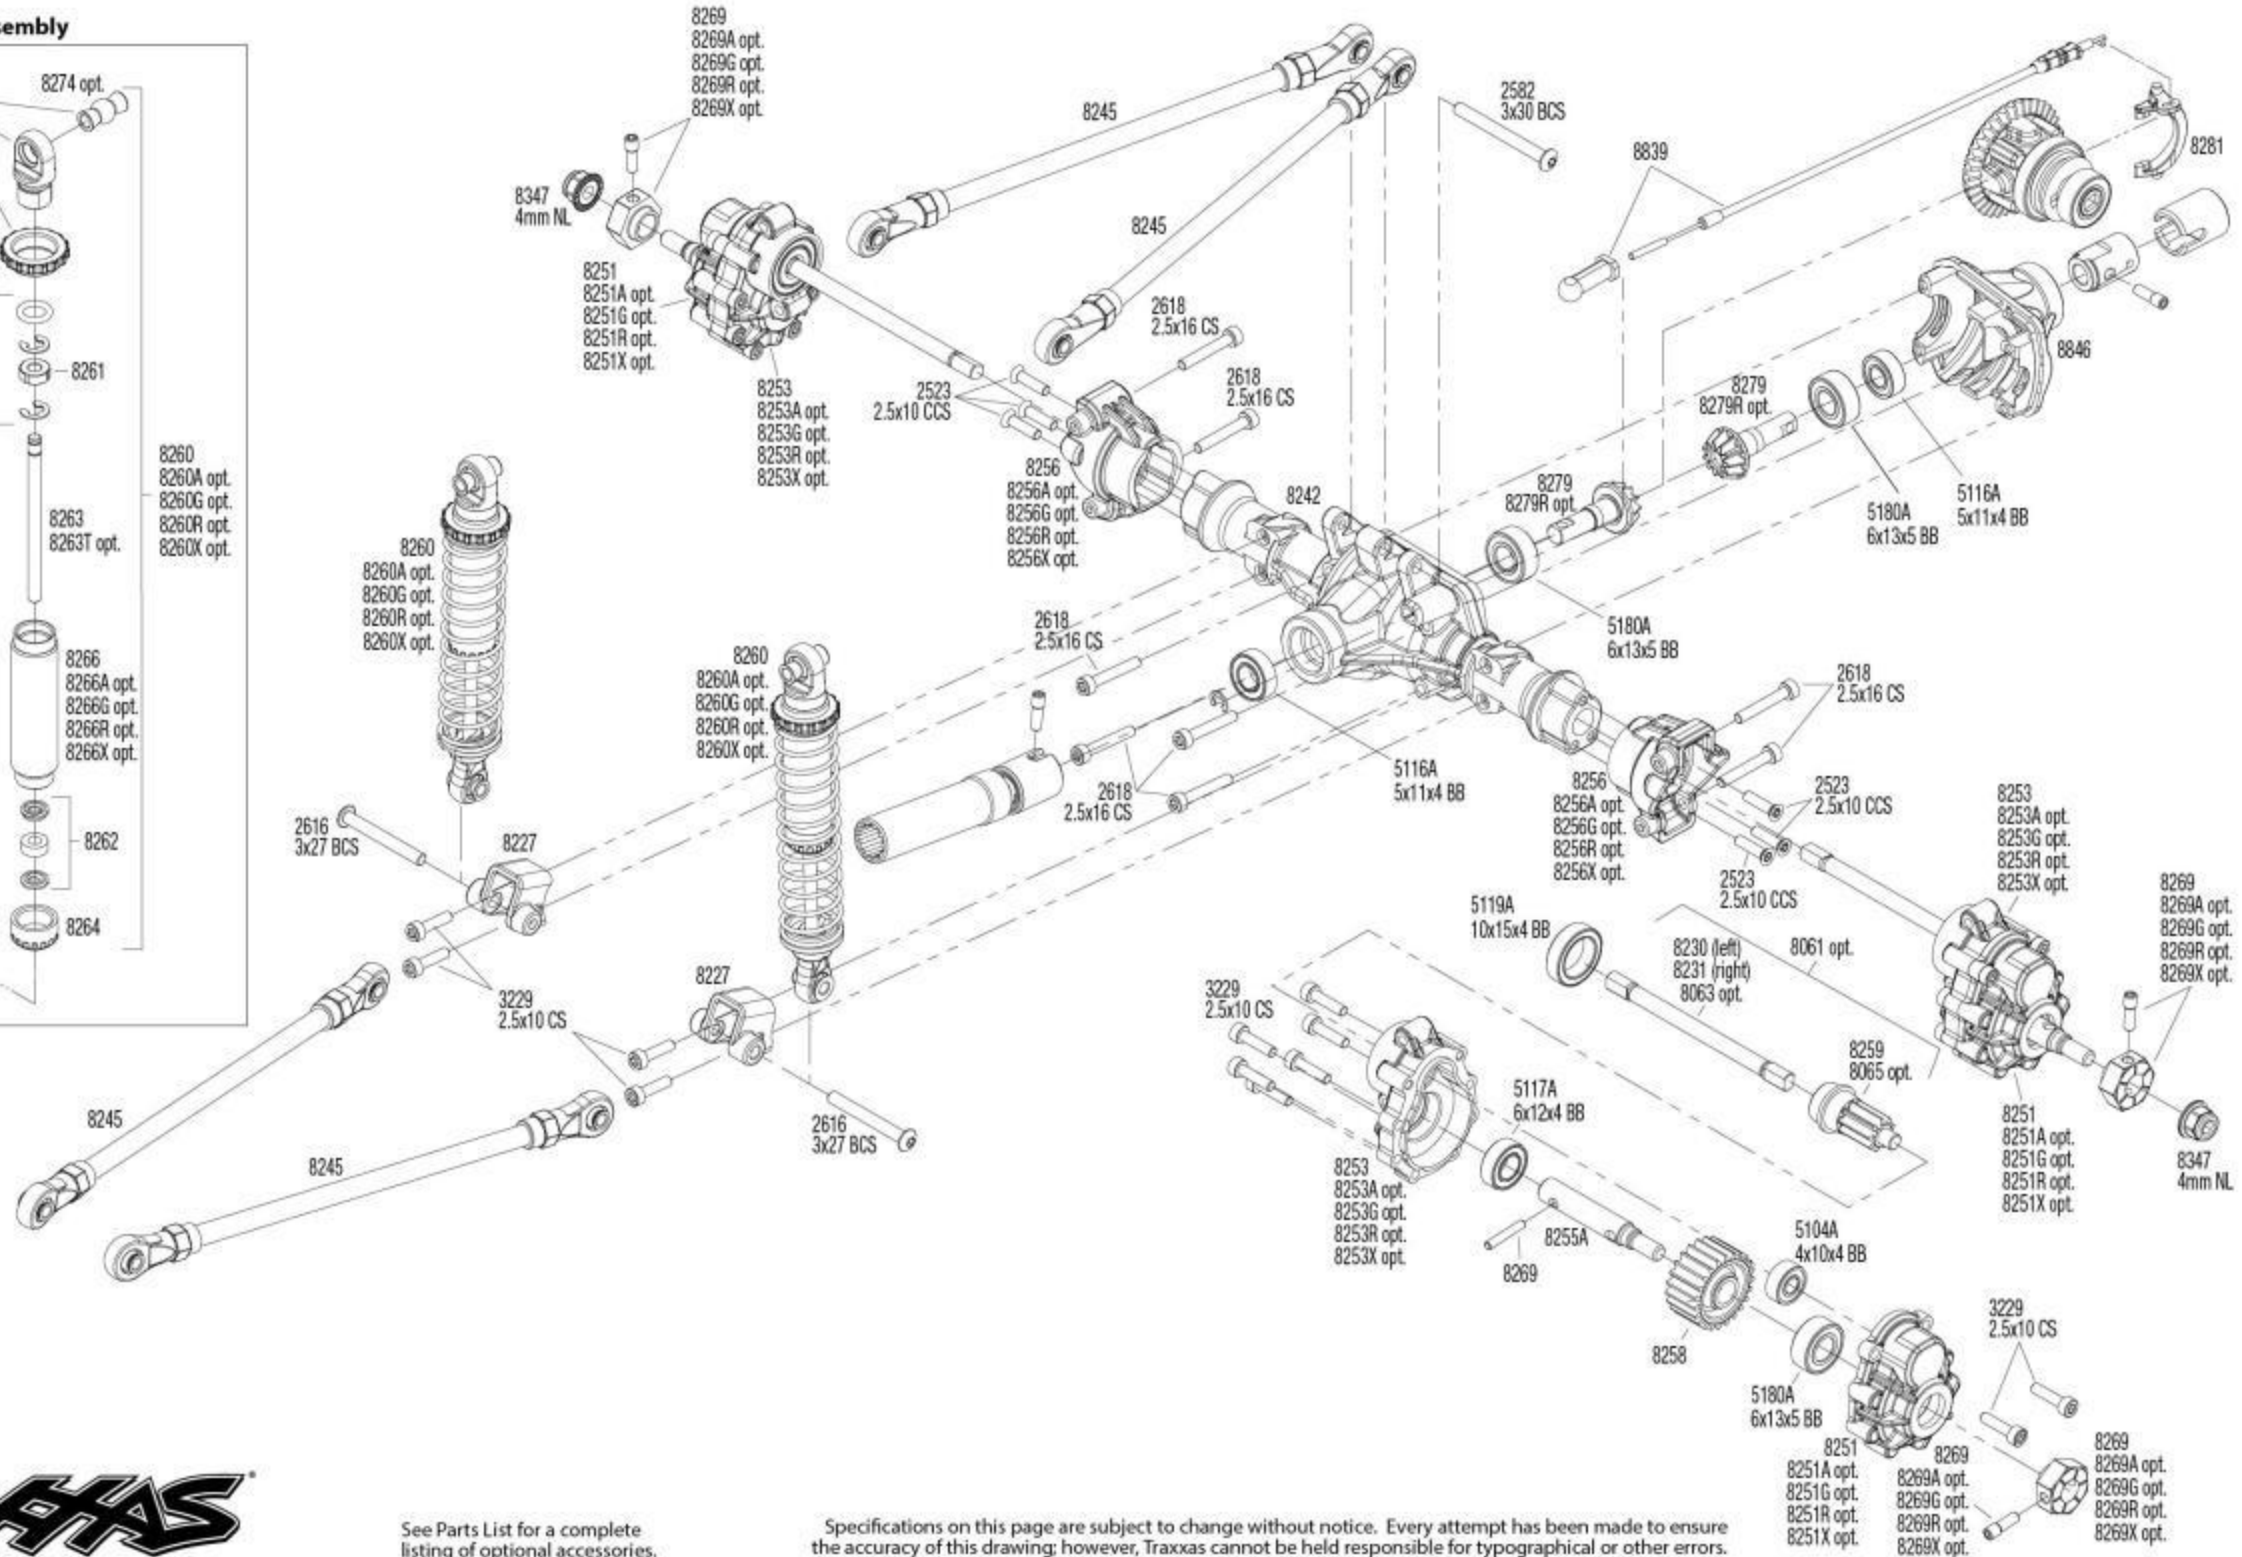

### Shock Assembly

REV 231201-R02

See Parts List for a complete listing of optional accessories.

Specifications on this page are subject to change without notice. Every attempt has been made to ensure the accuracy of this drawing; however, Traxxas cannot be held responsible for typographical or other errors.