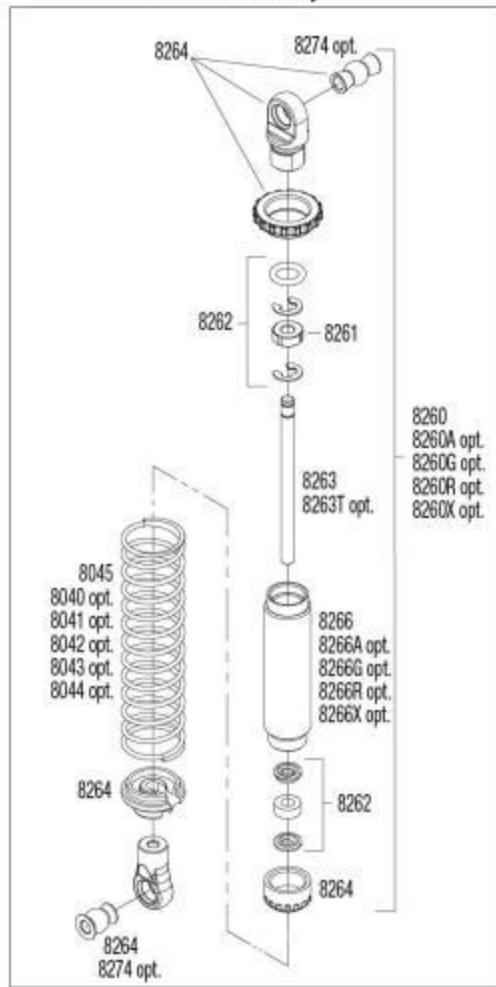

### Shock Assembly

REV 231201-R02

See Parts List for a complete listing of optional accessories.

Specifications on this page are subject to change without notice. Every attempt has been made to ensure the accuracy of this drawing; however, Traxxas cannot be held responsible for typographical or other errors.