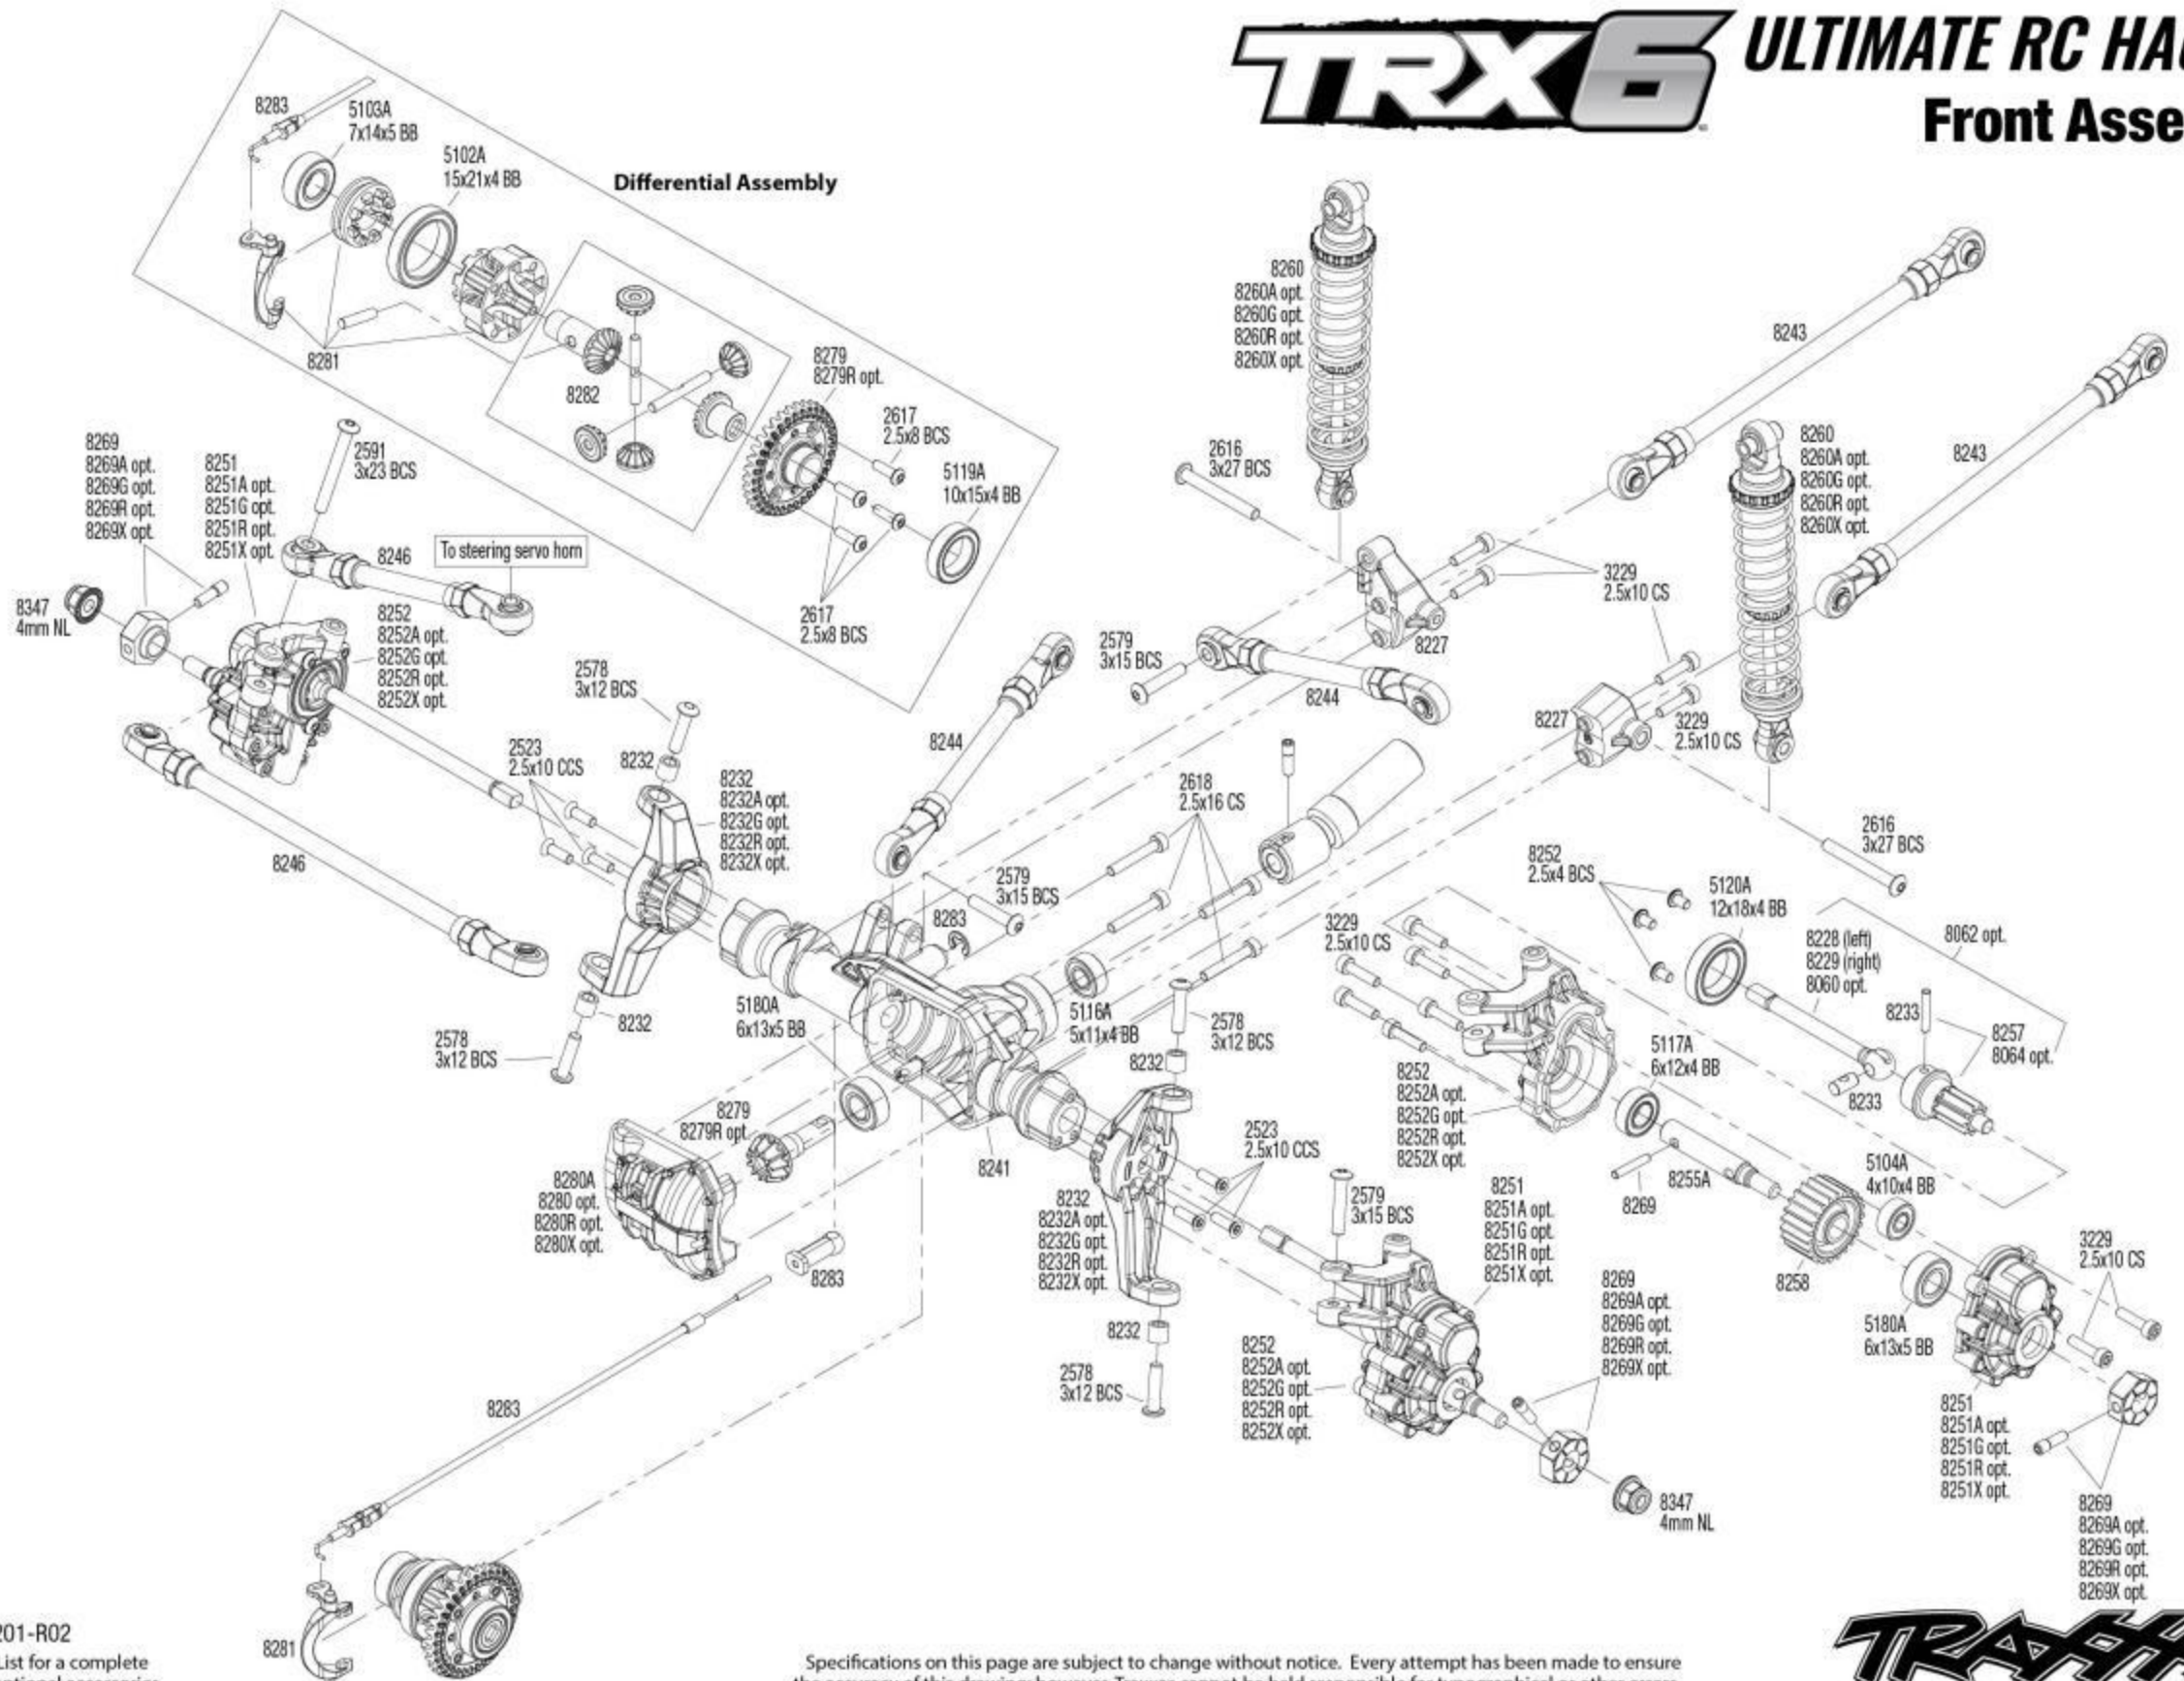

TRX6 ULTIMATE RC HAULER

Front Assembly

REV 231201-R02
See Parts List for a complete listing of optional accessories.

Specifications on this page are subject to change without notice. Every attempt has been made to ensure the accuracy of this drawing; however, Traxxas cannot be held responsible for typographical or other errors.