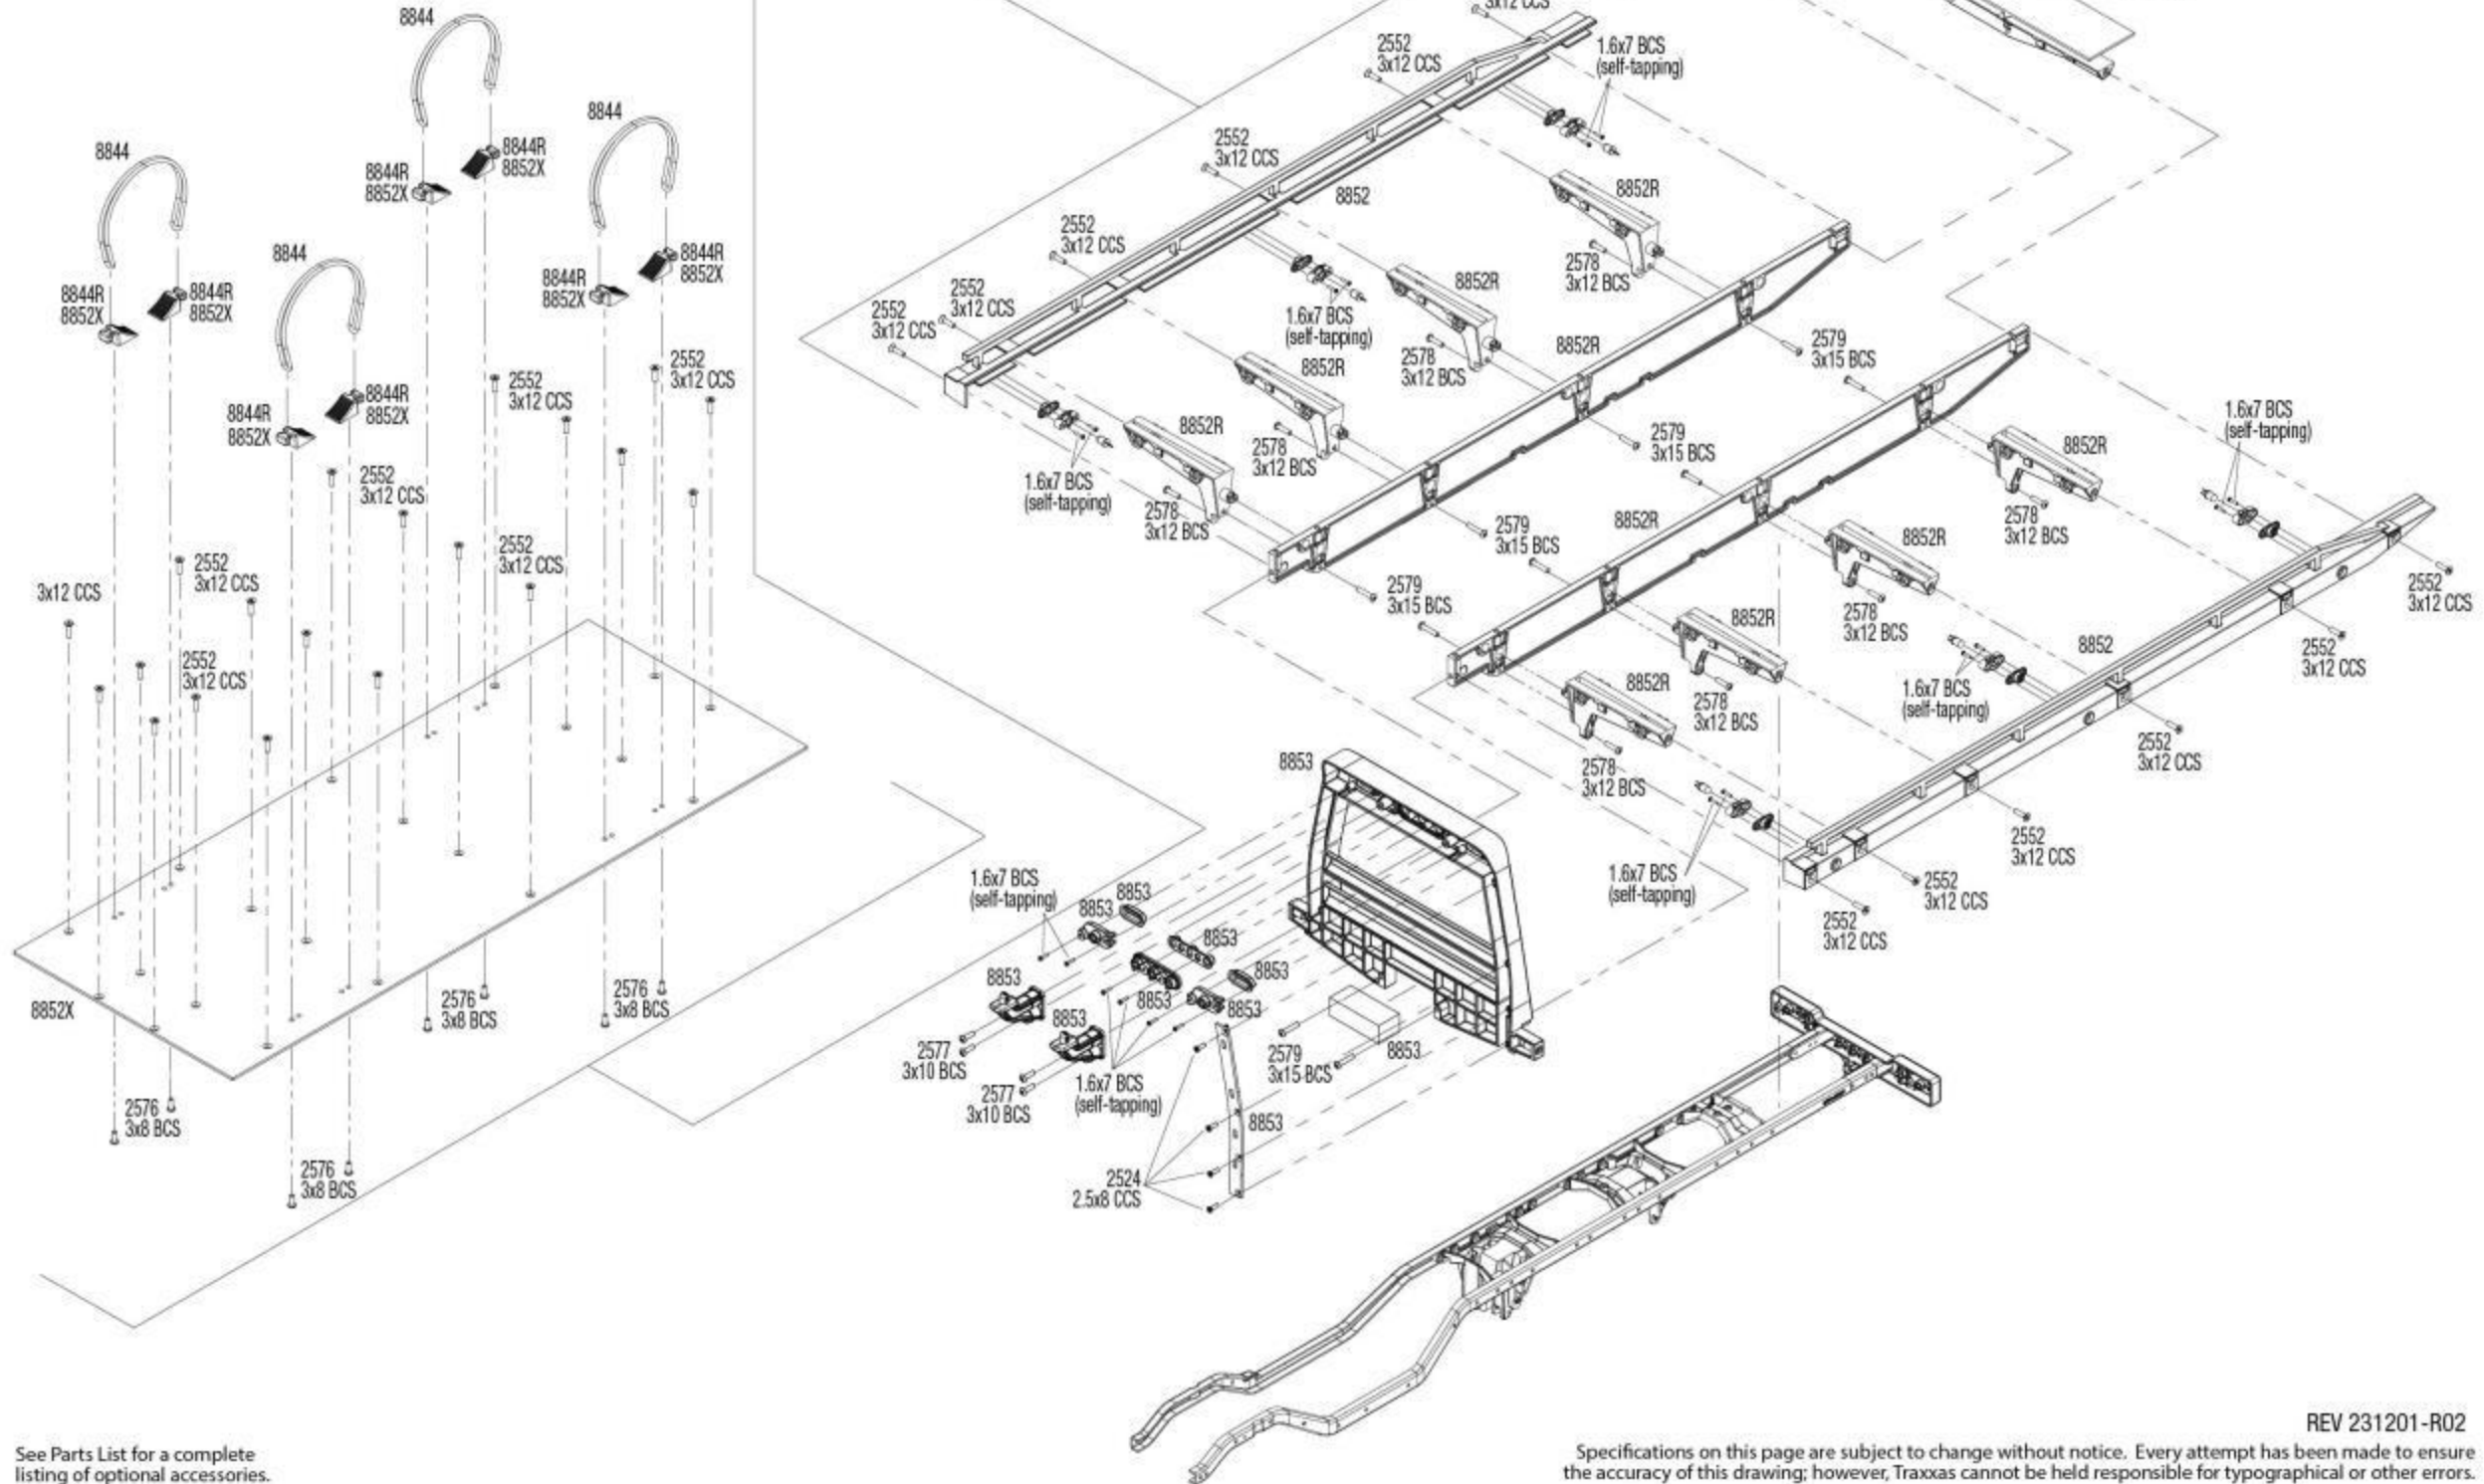

## Flatbed Assembly

See Parts List for a complete listing of optional accessories.

REV 231201-R02  
Specifications on this page are subject to change without notice. Every attempt has been made to ensure the accuracy of this drawing; however, Traxxas cannot be held responsible for typographical or other errors.