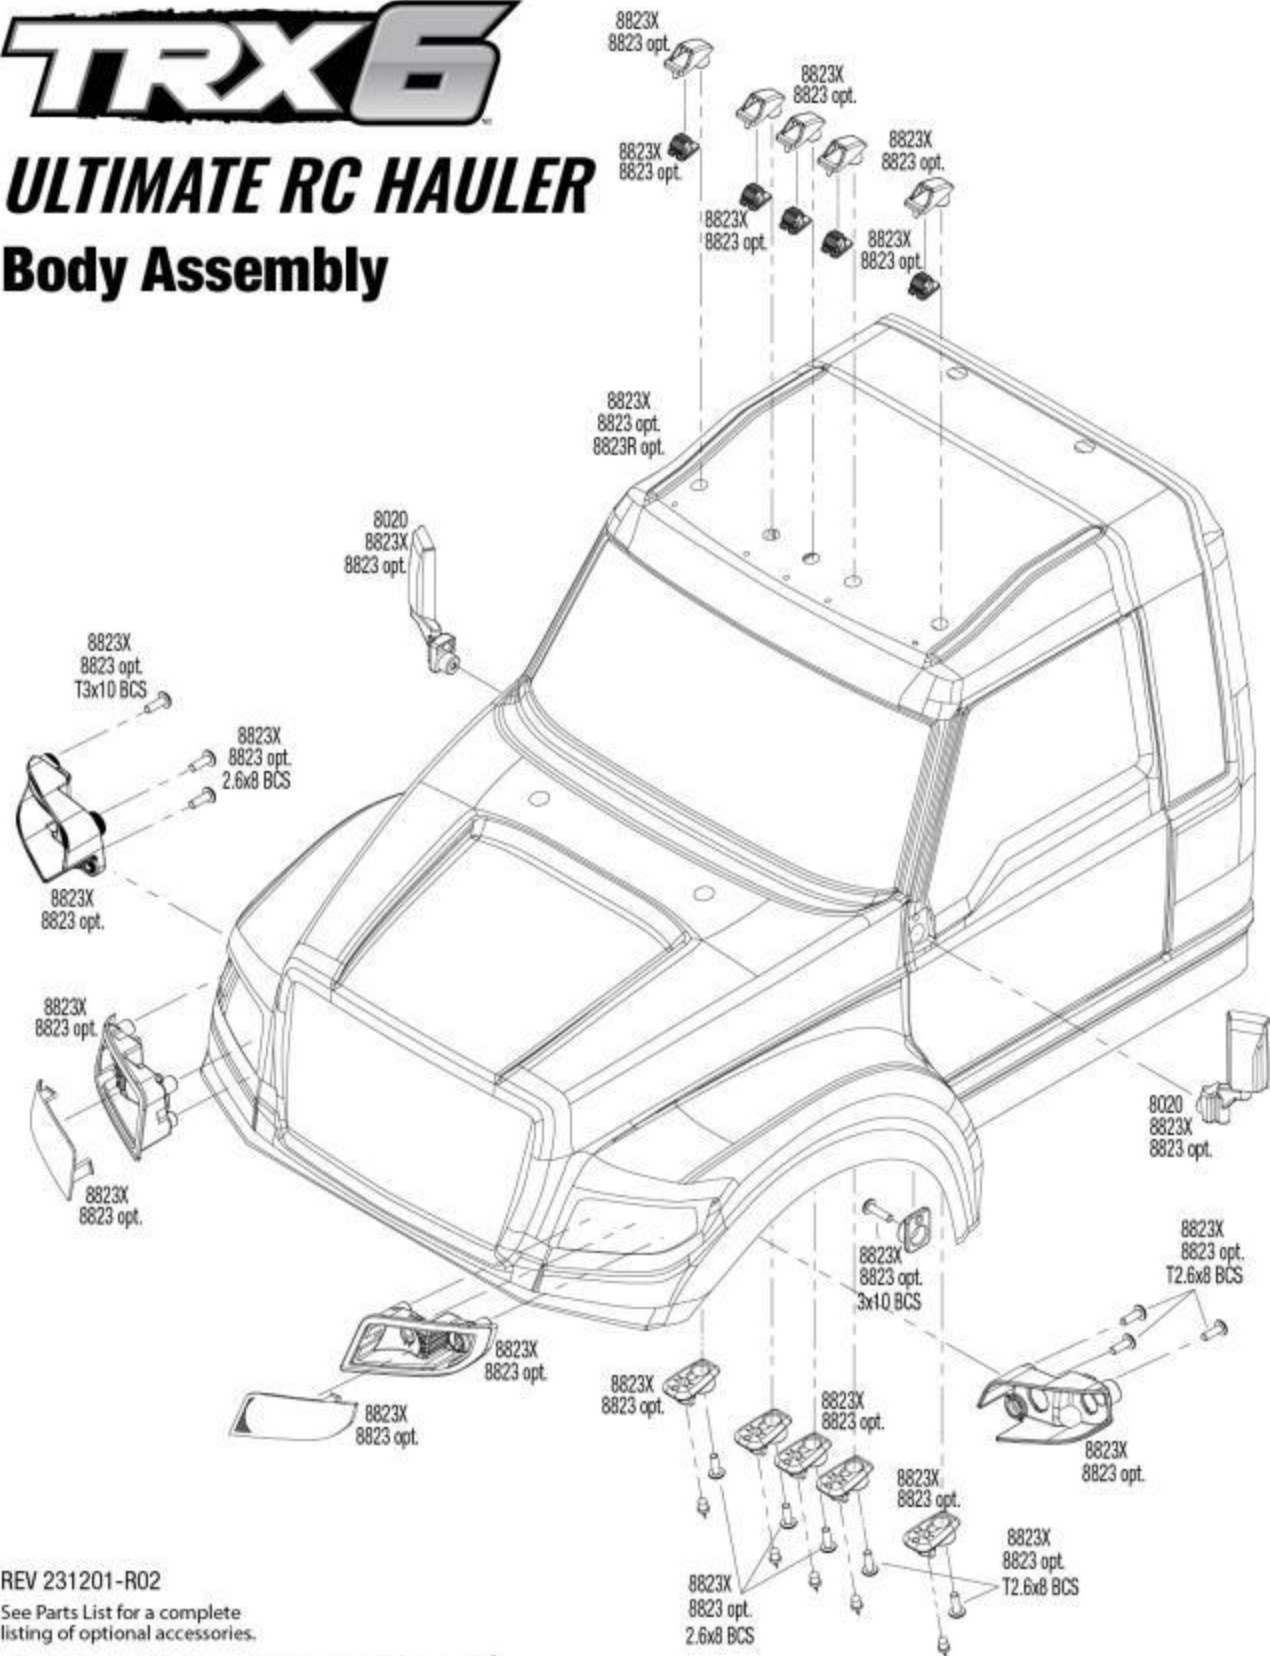

TRX6

ULTIMATE RC HAULER

Body Assembly

Winch Assembly

REV 231201-R02

See Parts List for a complete listing of optional accessories.

Specifications on this page are subject to change without notice. Every attempt has been made to ensure the accuracy of this drawing; however, Traxxas cannot be held responsible for typographical or other errors.