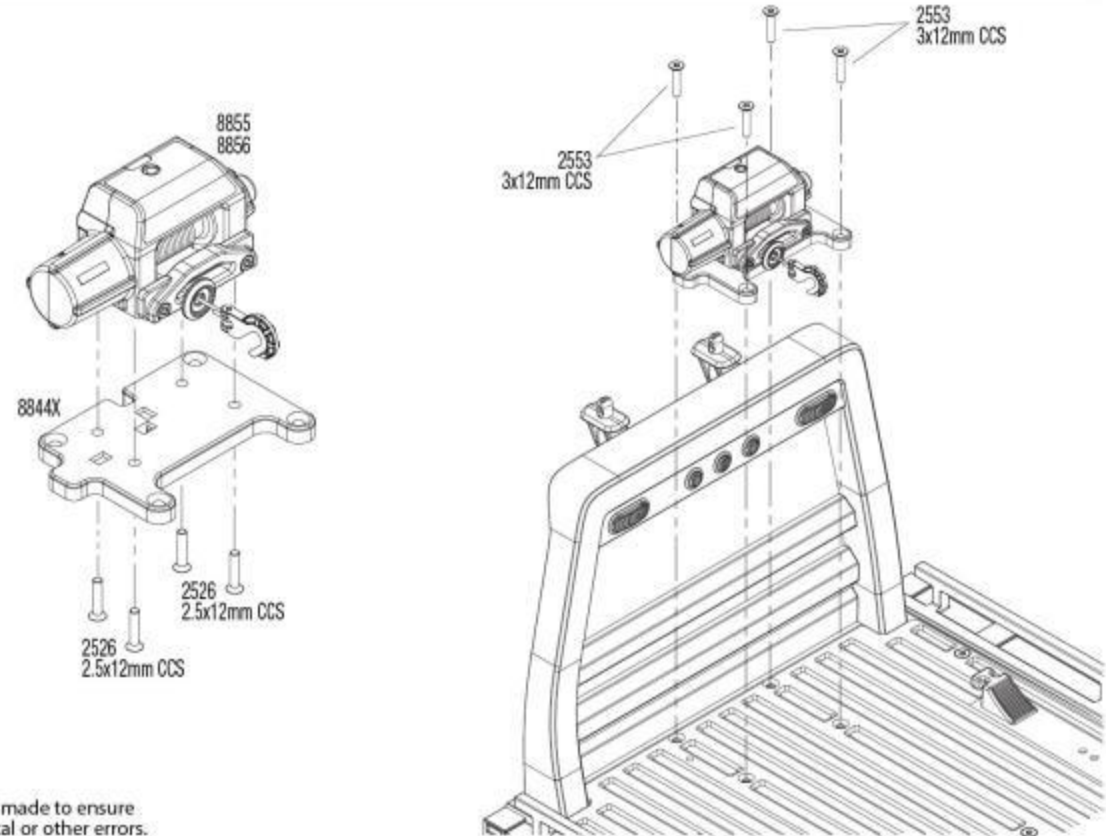

TRX6

ULTIMATE RC HAULER

Body Assembly

Winch Assembly

REV 231201-R02

See Parts List for a complete listing of optional accessories.

Specifications on this page are subject to change without notice. Every attempt has been made to ensure the accuracy of this drawing; however, Traxxas cannot be held responsible for typographical or other errors.