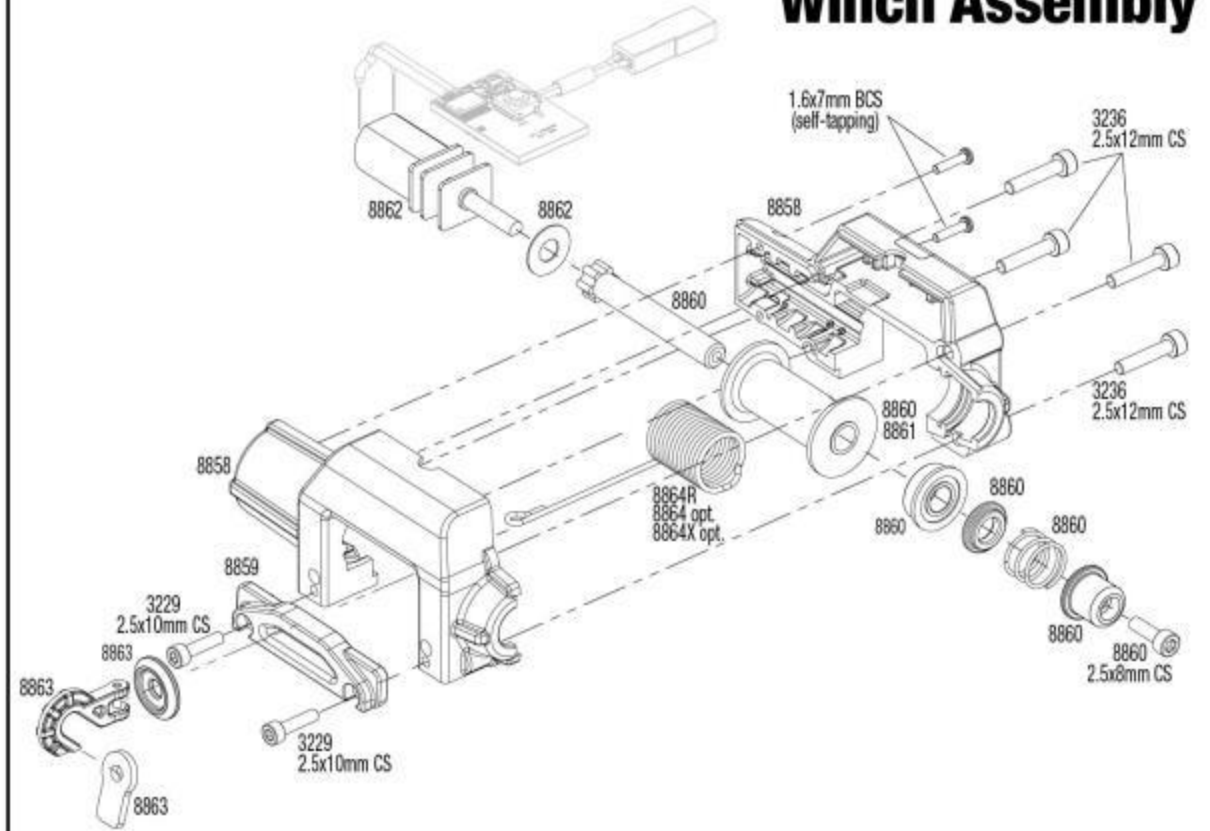

TRX6

ULTIMATE RC HAULER

Body Assembly

Winch Assembly

REV 231201-R02

See Parts List for a complete listing of optional accessories.

Specifications on this page are subject to change without notice. Every attempt has been made to ensure the accuracy of this drawing; however, Traxxas cannot be held responsible for typographical or other errors.