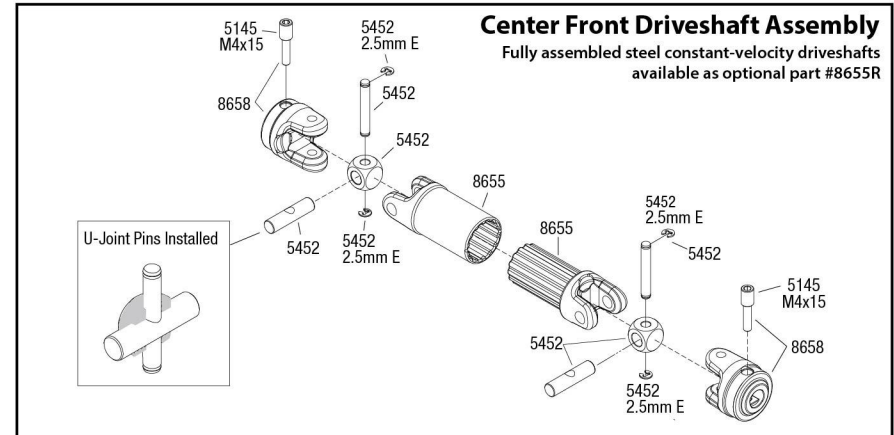

Wing Assembly

Driveshaft Assembly

Center Front Driveshaft Assembly

Fully assembled steel constant-velocity driveshafts available as optional part #8655R

Center Rear Driveshaft Assembly

Fully assembled steel constant-velocity driveshafts available as optional part #8655R