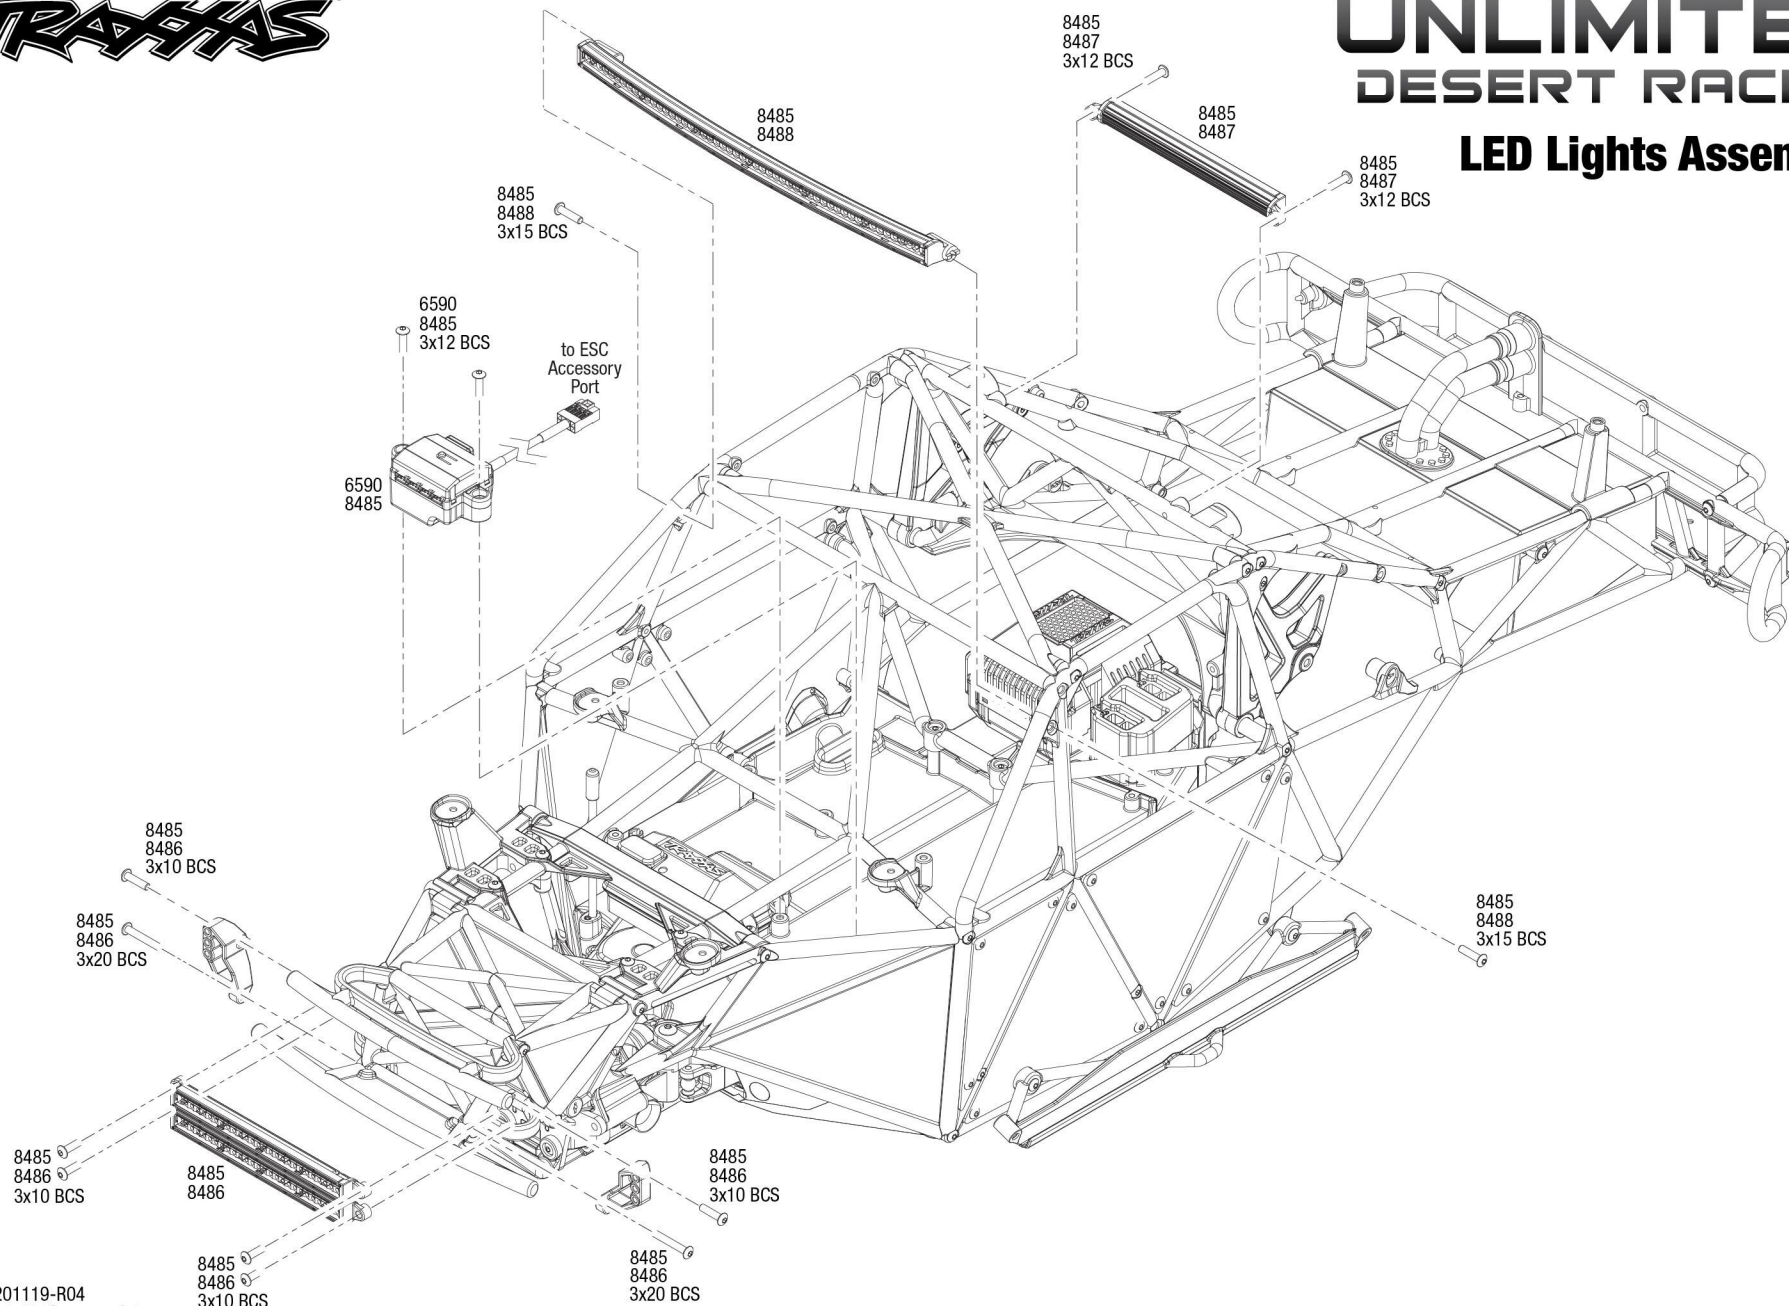

# UNLIMITED DESERT RACER LED Lights Assembly

REV 201119-R04  
See Parts List for a complete  
listing of optional accessories.

Specifications on this page are subject to change without notice. Every attempt has been made to ensure the accuracy of this drawing; however, Traxxas cannot be held responsible for typographical or other errors.