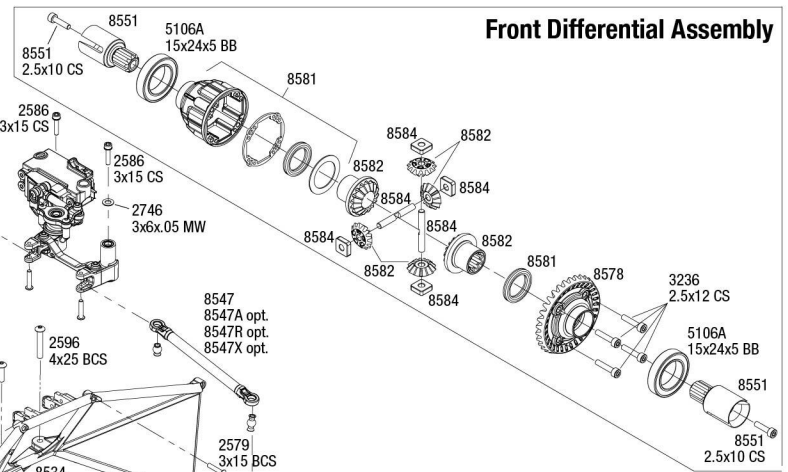

UNLIMITED DESERT RACER

Front Assembly

Front Differential Assembly

Steering Assembly

REV 201119-R04
 See Parts List for a complete
 listing of optional accessories.

Specifications on this page are subject to change without notice. Every attempt has been made to ensure
 the accuracy of this drawing; however, Traxxas cannot be held responsible for typographical or other errors.