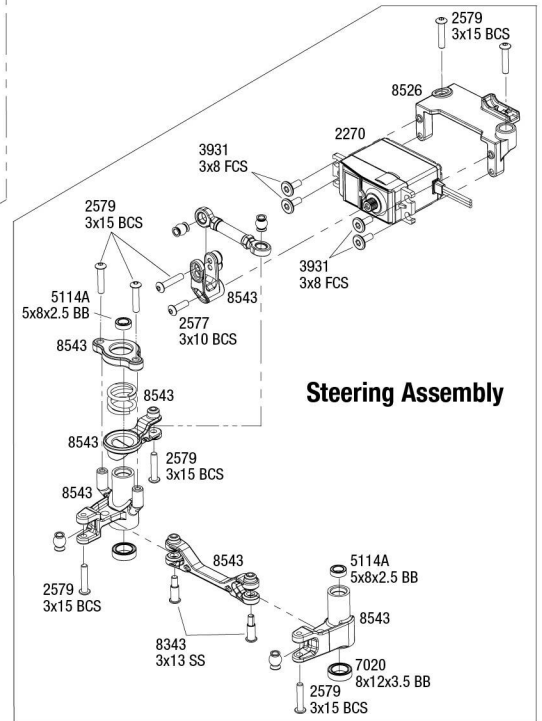

UNLIMITED DESERT RACER

Front Assembly

Front Differential Assembly

Steering Assembly

REV 201119-R04
 See Parts List for a complete
 listing of optional accessories.

Specifications on this page are subject to change without notice. Every attempt has been made to ensure
 the accuracy of this drawing; however, Traxxas cannot be held responsible for typographical or other errors.