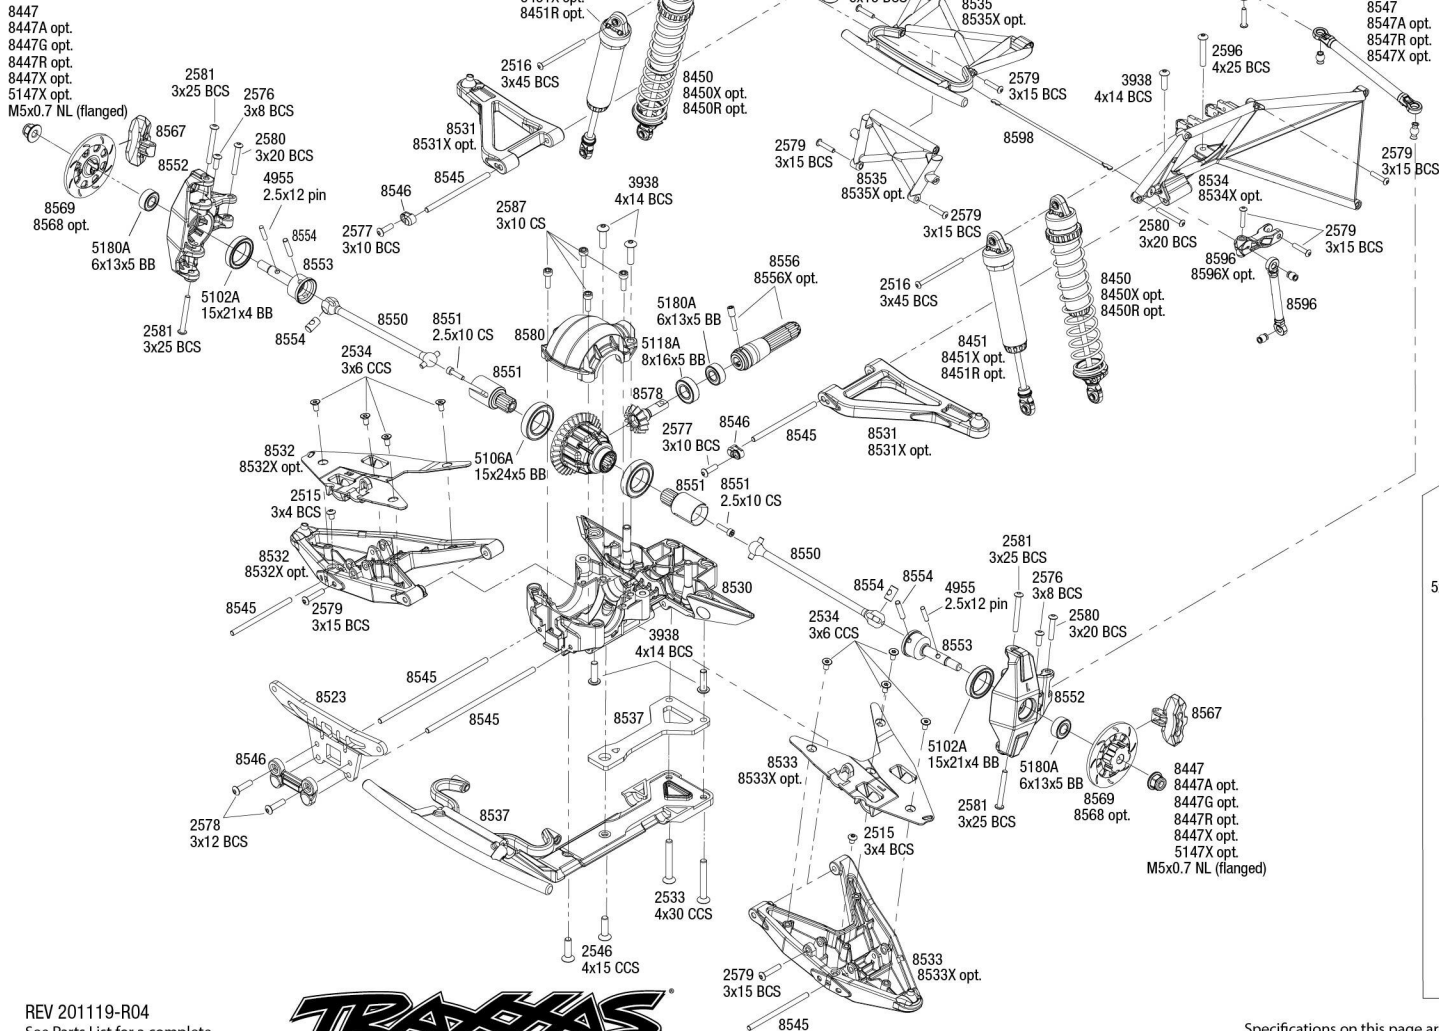

UNLIMITED DESERT RACER

Front Assembly

Front Differential Assembly

Steering Assembly

REV 201119-R04
 See Parts List for a complete
 listing of optional accessories.

Specifications on this page are subject to change without notice. Every attempt has been made to ensure
 the accuracy of this drawing; however, Traxxas cannot be held responsible for typographical or other errors.