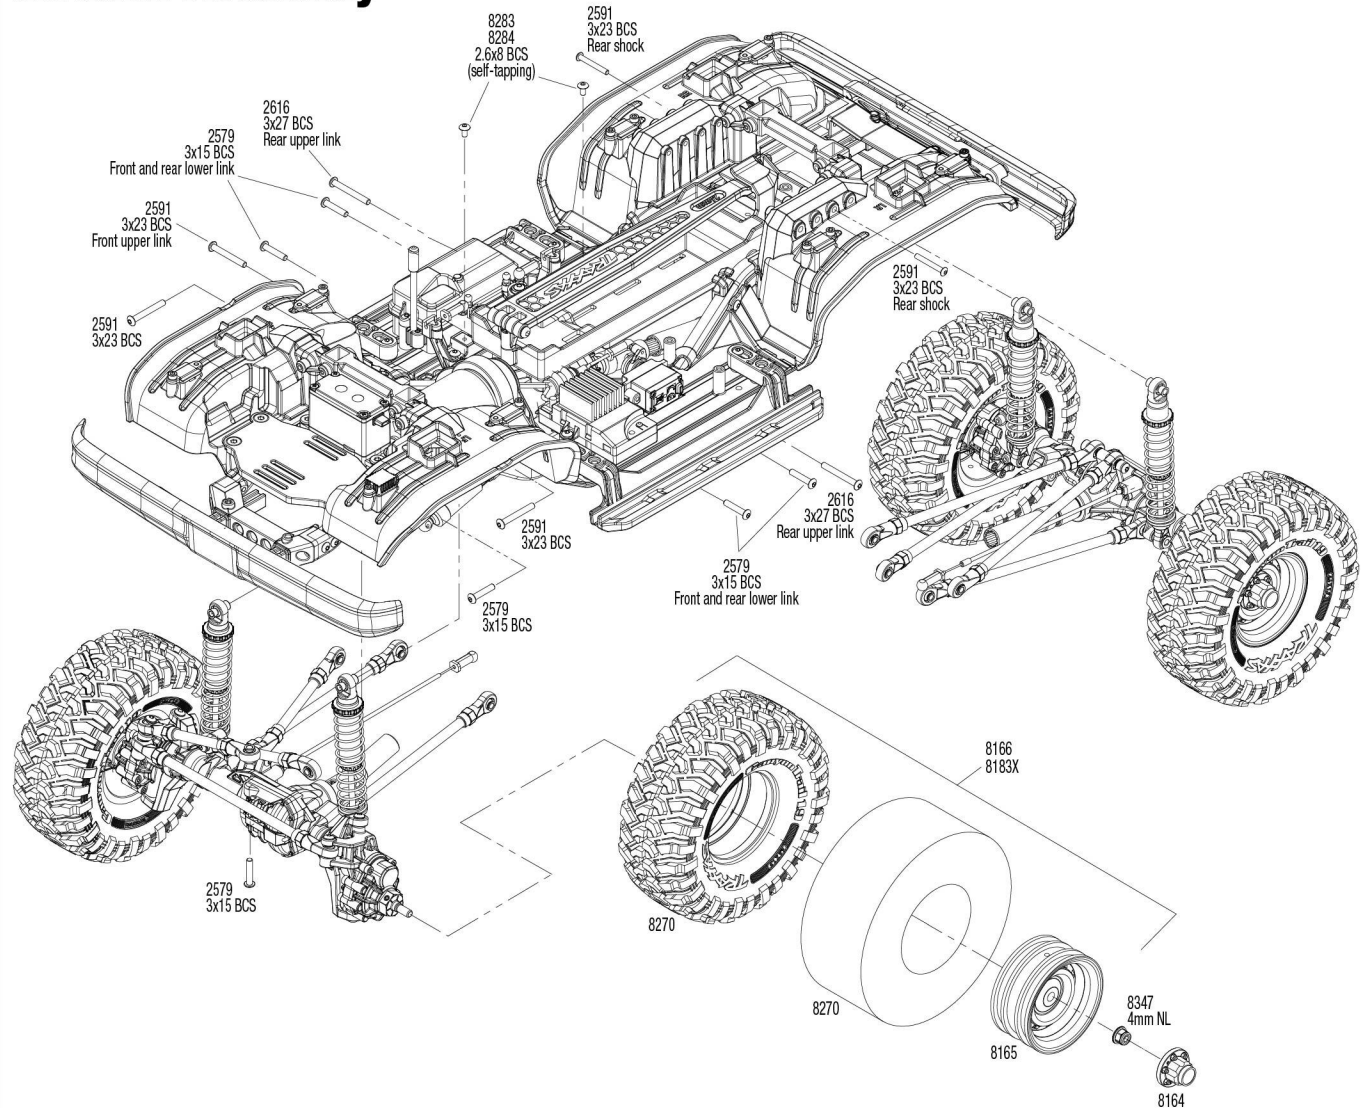

## Link Dimensions

For standard hollow ball replacement, use part #5349.

## Modular Assembly

See Parts List for a complete listing of optional accessories.

REV 240828-R01  
Specifications on this page are subject to change without notice. Every attempt has been made to ensure the accuracy of this drawing; however, Traxxas cannot be held responsible for typographical or other errors.