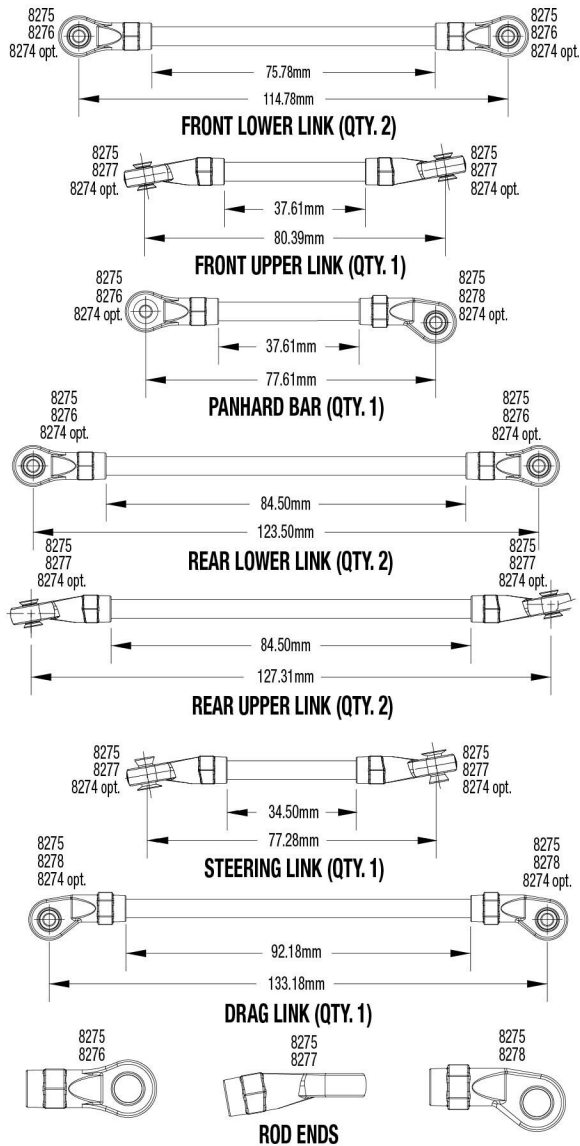

## Link Dimensions

For standard hollow ball replacement, use part #5349.

## Modular Assembly

See Parts List for a complete listing of optional accessories.

REV 240828-R01  
Specifications on this page are subject to change without notice. Every attempt has been made to ensure the accuracy of this drawing; however, Traxxas cannot be held responsible for typographical or other errors.