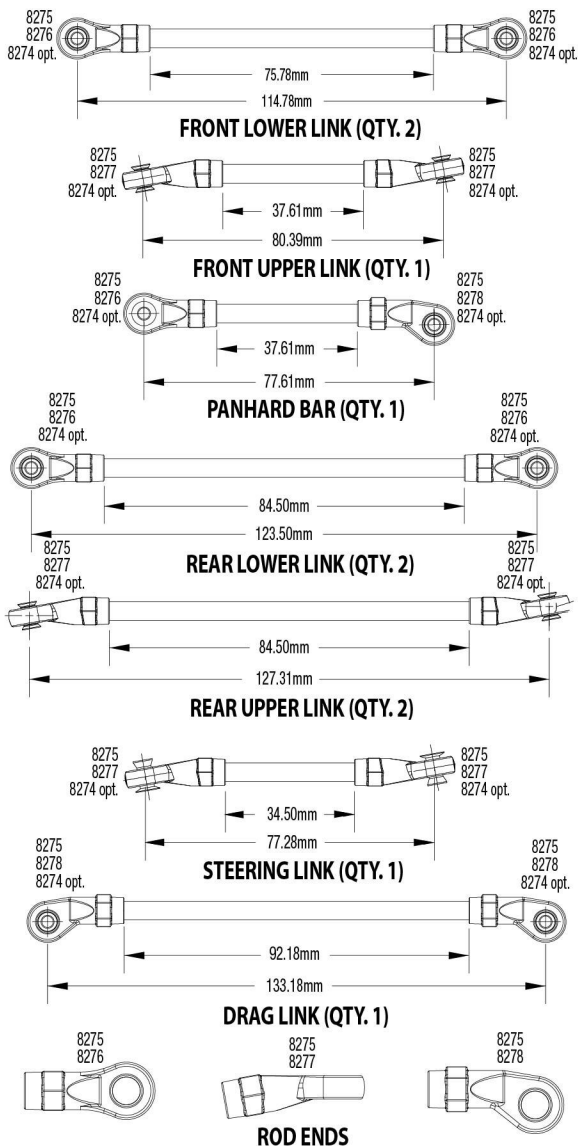

Link Dimensions

Modular Assembly