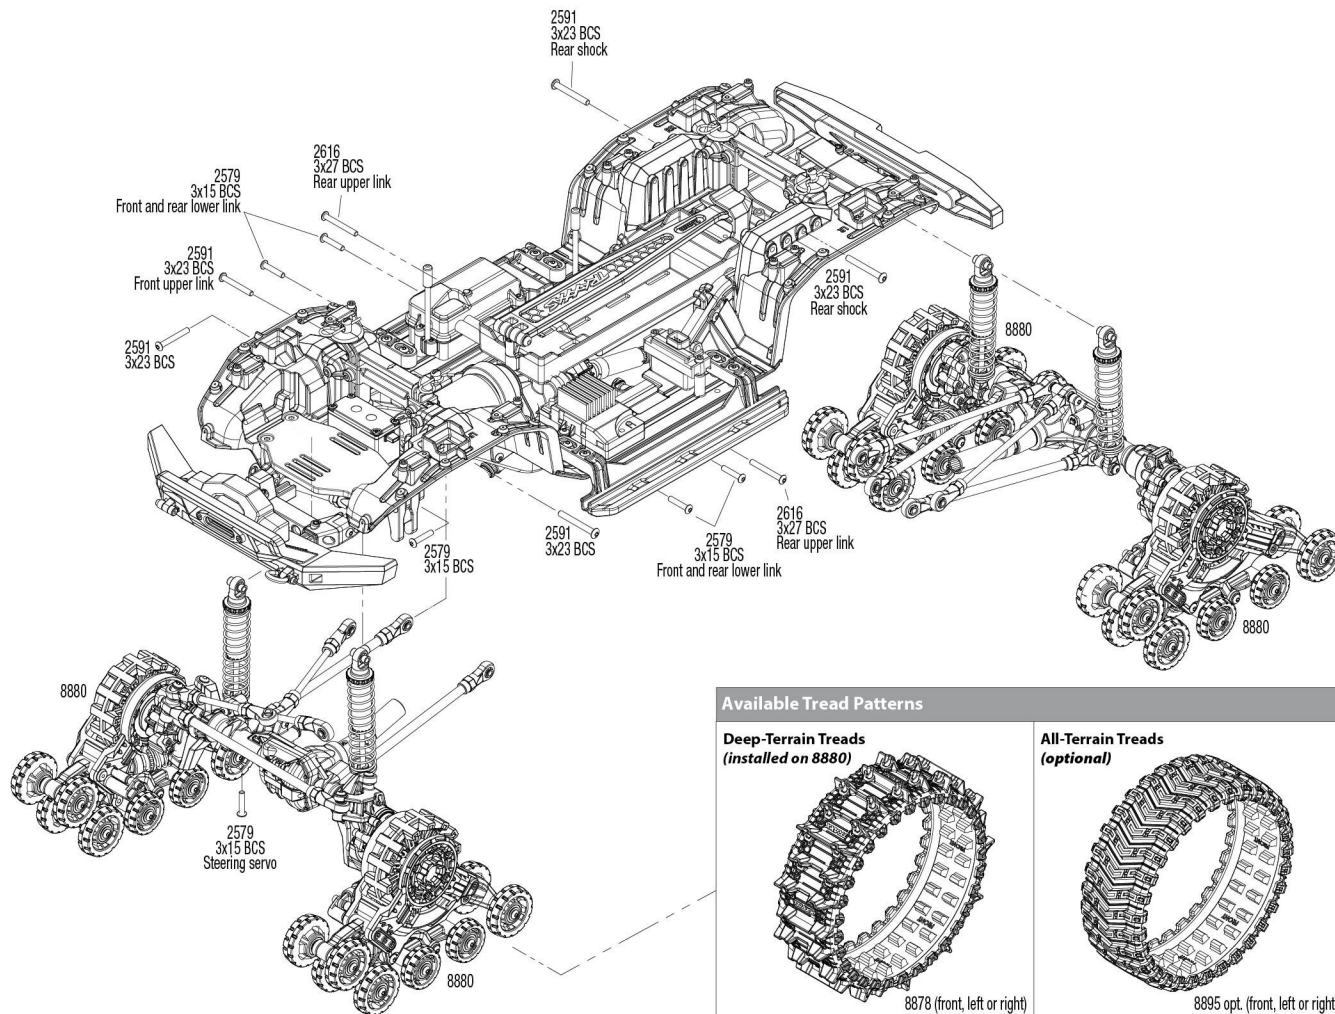

Available Tread Patterns	
Deep-Terrain Treads (installed on 8880)	All-Terrain Treads (optional)
8878 (front, left or right) 8879 (rear, left or right)	8895 opt. (front, left or right) 8896 opt. (rear, left or right)

See Parts List for a complete listing of optional accessories.

Specifications on this page are subject to change without notice. Every attempt has been made to ensure the accuracy of this drawing; however, Traxxas cannot be held responsible for typographical or other errors.