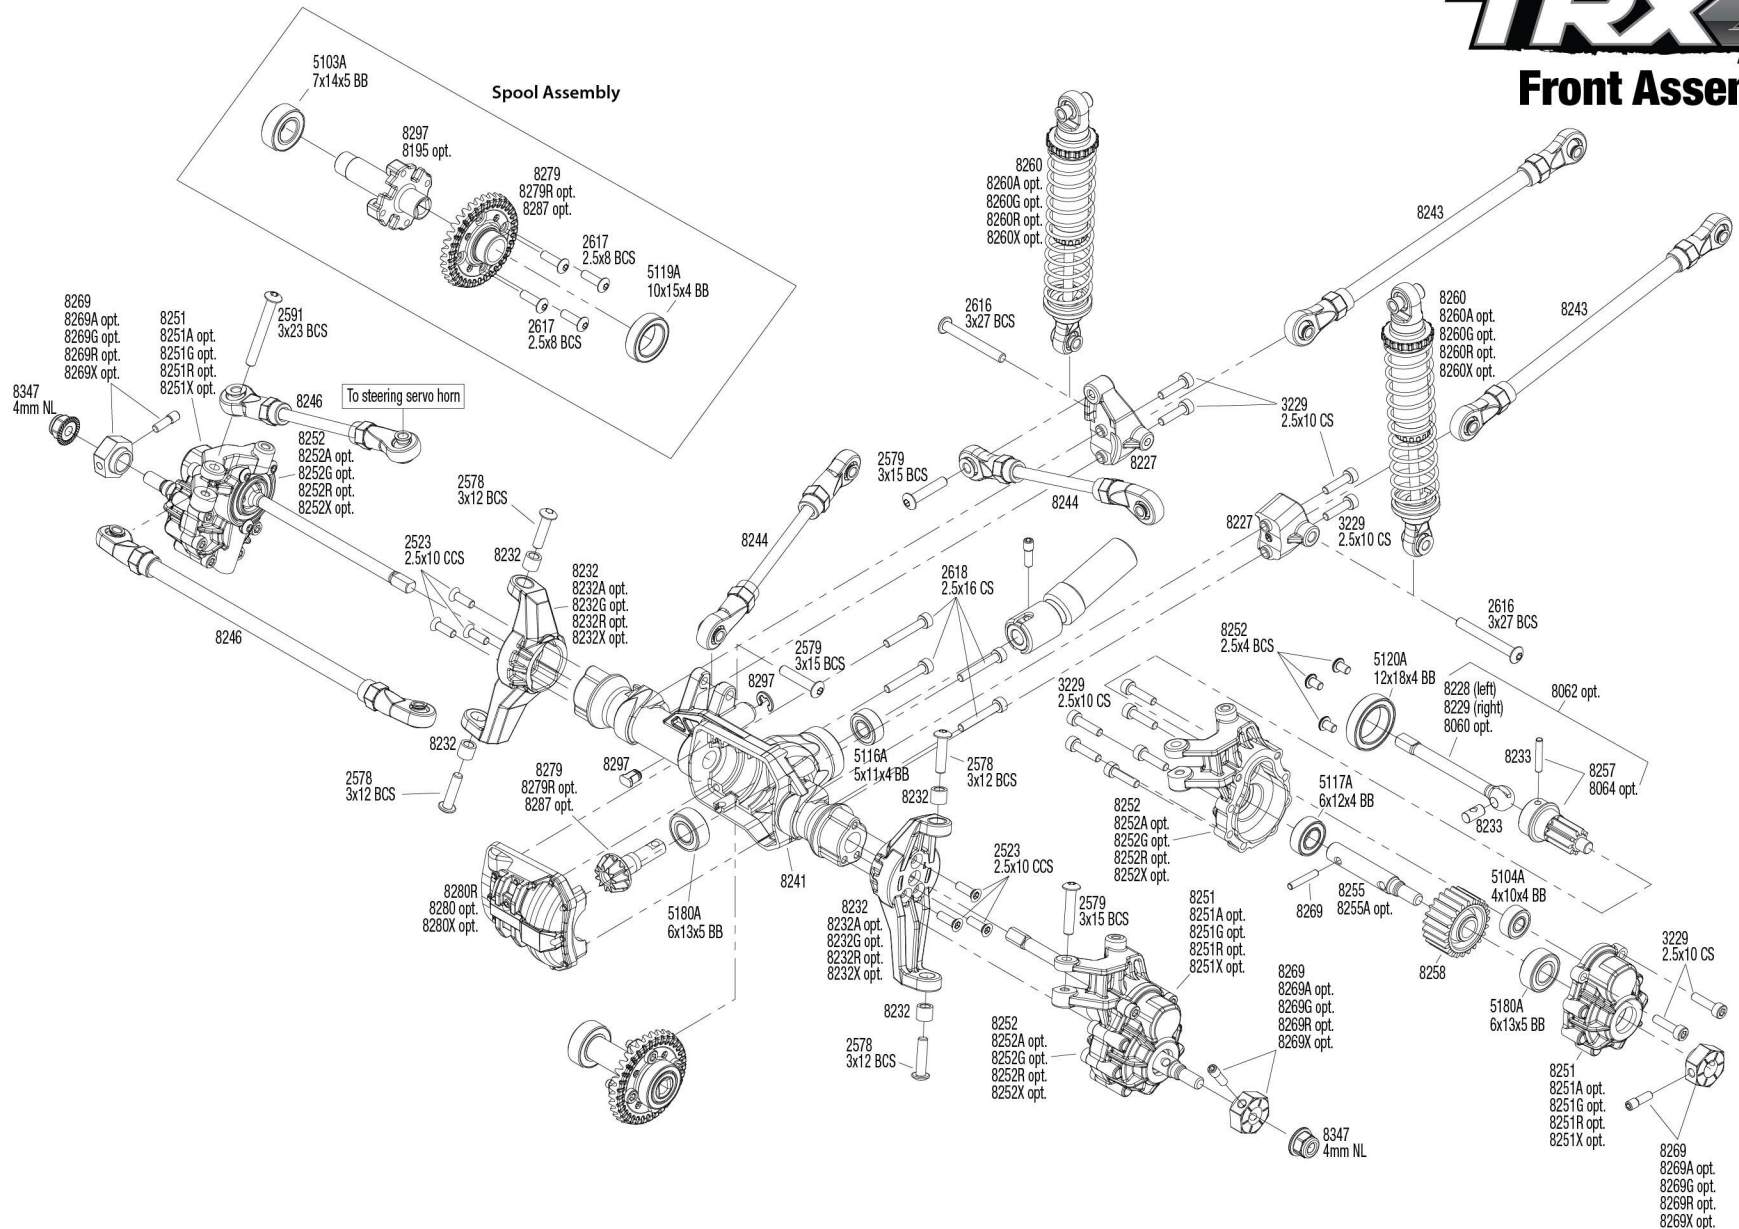

TRX4[®]

Front Assembly

See Parts List for a complete listing of optional accessories.

Specifications on this page are subject to change without notice. Every attempt has been made to ensure the accuracy of this drawing; however, Traxxas cannot be held responsible for typographical or other errors.

REV 240507-R01