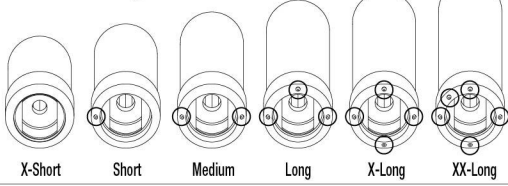

Driveshaft Length Indicators

Transmission Assembly

Transmission and Transfer Case Gears

Transfer Case Gears (top view)

Center Driveshaft Assembly

REV 241107-R00

See Parts List for a complete listing of optional accessories.

Specifications on this page are subject to change without notice. Every attempt has been made to ensure the accuracy of this drawing; however, Traxxas cannot be held responsible for typographical or other errors.