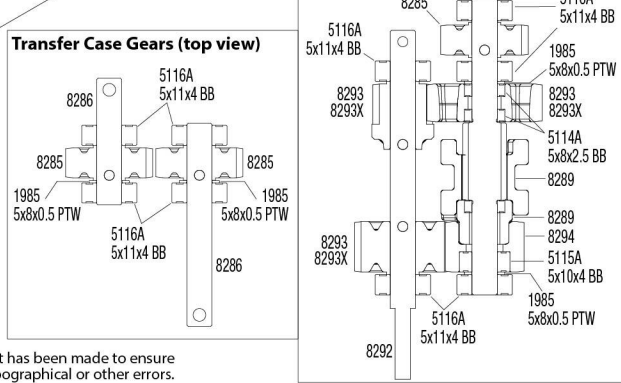

Driveshaft Length Indicators

Transmission Assembly

Transmission and Transfer Case Gears

Transfer Case Gears (top view)

Center Driveshaft Assembly

REV 241107-R00

See Parts List for a complete listing of optional accessories.

Specifications on this page are subject to change without notice. Every attempt has been made to ensure the accuracy of this drawing; however, Traxxas cannot be held responsible for typographical or other errors.