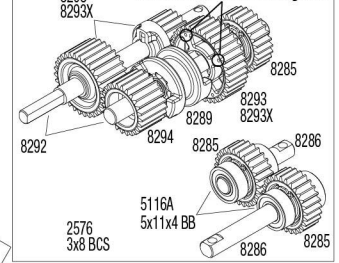

Driveshaft Length Indicators

Transmission Assembly

Transmission and Transfer Case Gears

Transfer Case Gears (top view)

Center Driveshaft Assembly

REV 241107-R00

See Parts List for a complete listing of optional accessories.

Specifications on this page are subject to change without notice. Every attempt has been made to ensure the accuracy of this drawing; however, Traxxas cannot be held responsible for typographical or other errors.