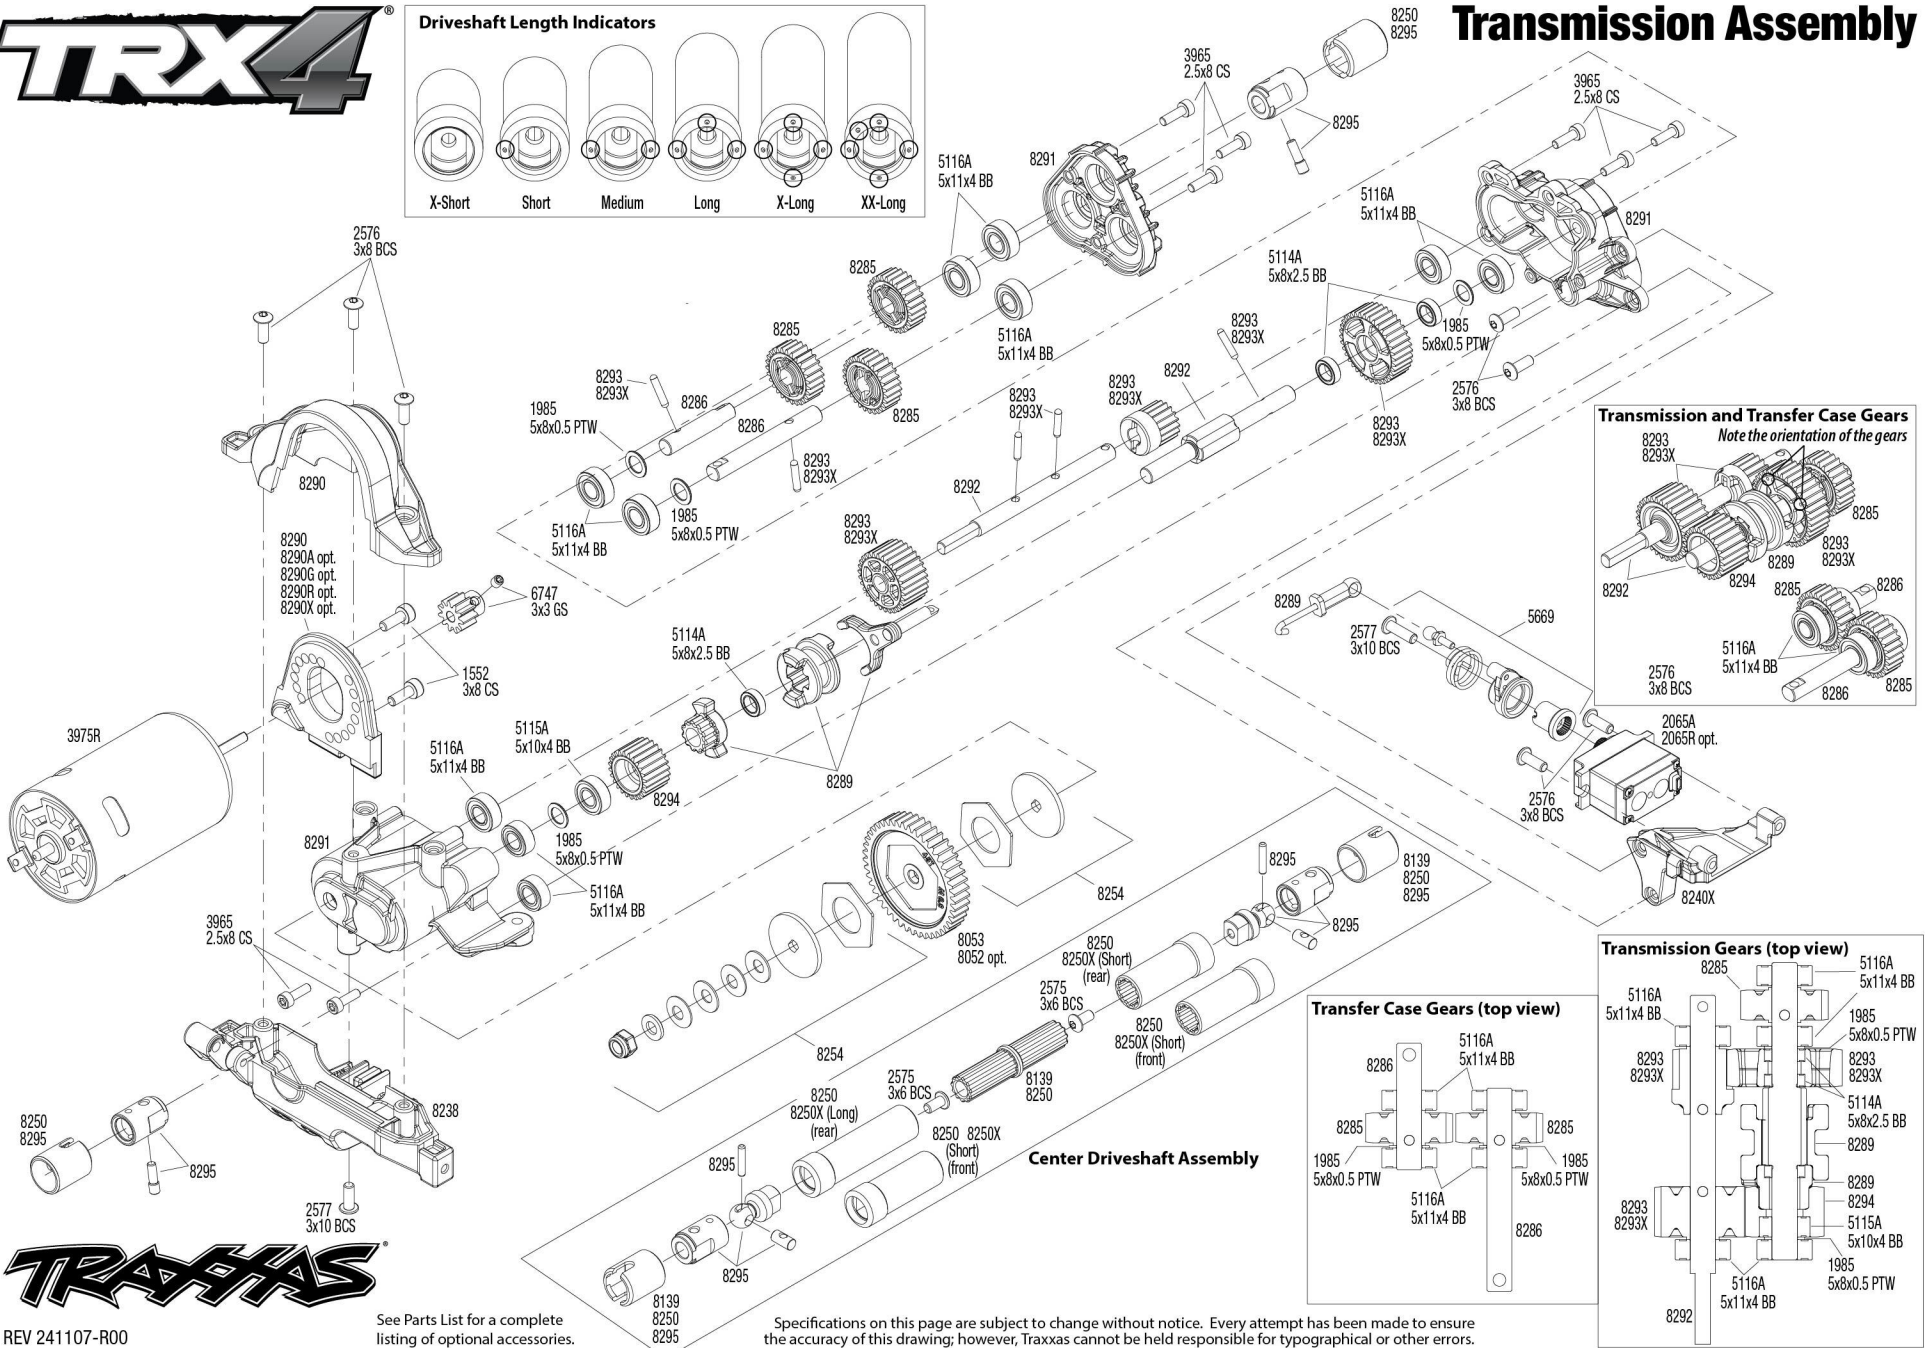

Driveshaft Length Indicators

Transmission Assembly

Transmission and Transfer Case Gears

Transfer Case Gears (top view)

Center Driveshaft Assembly

REV 241107-R00

See Parts List for a complete listing of optional accessories.