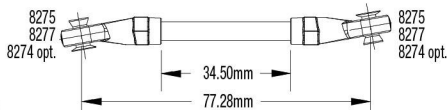

Link Dimensions

For standard hollow ball replacement, use part #5349.

Modular Assembly

See Parts List for a complete listing of optional accessories.

Specifications on this page are subject to change without notice. Every attempt has been made to ensure the accuracy of this drawing; however, Traxxas cannot be held responsible for typographical or other errors.