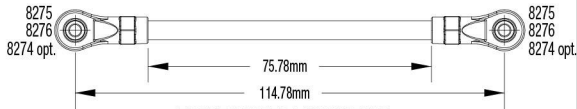

Link Dimensions

For standard hollow ball replacement, use part #5349.

Modular Assembly

See Parts List for a complete listing of optional accessories.

Specifications on this page are subject to change without notice. Every attempt has been made to ensure the accuracy of this drawing; however, Traxxas cannot be held responsible for typographical or other errors.