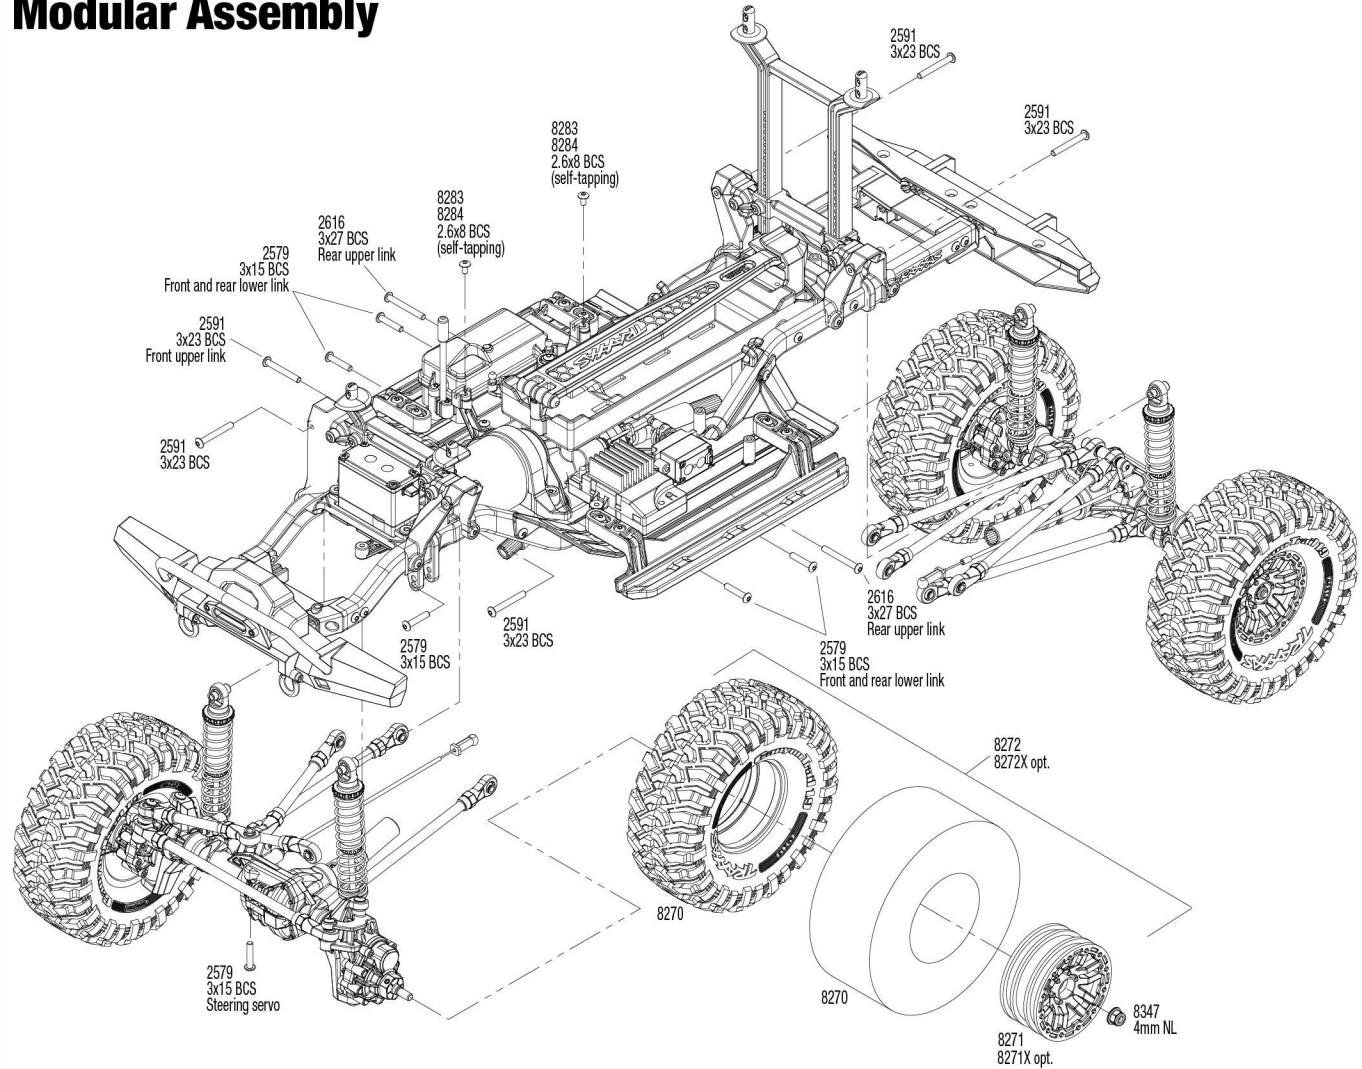

Link Dimensions

For standard hollow ball replacement, use part #5349.

Modular Assembly

See Parts List for a complete listing of optional accessories.

Specifications on this page are subject to change without notice. Every attempt has been made to ensure the accuracy of this drawing; however, Traxxas cannot be held responsible for typographical or other errors.