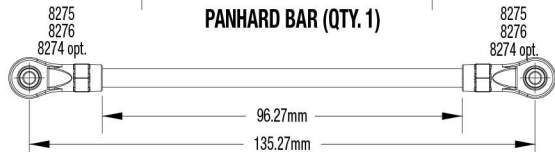

Link Dimensions

For standard hollow ball replacement, use part #5349.

Modular Assembly

See Parts List for a complete listing of optional accessories.

Specifications on this page are subject to change without notice. Every attempt has been made to ensure the accuracy of this drawing; however, Traxxas cannot be held responsible for typographical or other errors.