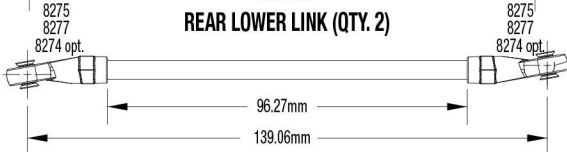

Link Dimensions

For standard hollow ball replacement, use part #5349.

Modular Assembly

See Parts List for a complete listing of optional accessories.

Specifications on this page are subject to change without notice. Every attempt has been made to ensure the accuracy of this drawing; however, Traxxas cannot be held responsible for typographical or other errors.