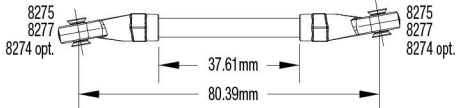

Link Dimensions

For standard hollow ball replacement, use part #5349.

Modular Assembly

See Parts List for a complete listing of optional accessories.

Specifications on this page are subject to change without notice. Every attempt has been made to ensure the accuracy of this drawing; however, Traxxas cannot be held responsible for typographical or other errors.