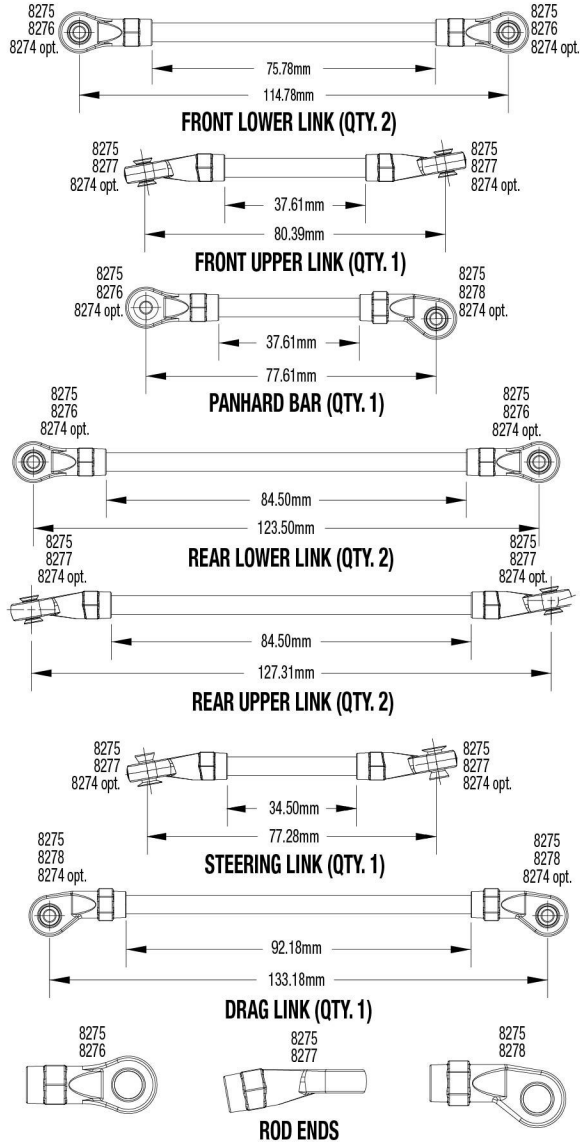

## Link Dimensions

For standard hollow ball replacement, use part #5349.

## Modular Assembly

See Parts List for a complete listing of optional accessories.

Specifications on this page are subject to change without notice. Every attempt has been made to ensure the accuracy of this drawing; however, Traxxas cannot be held responsible for typographical or other errors.