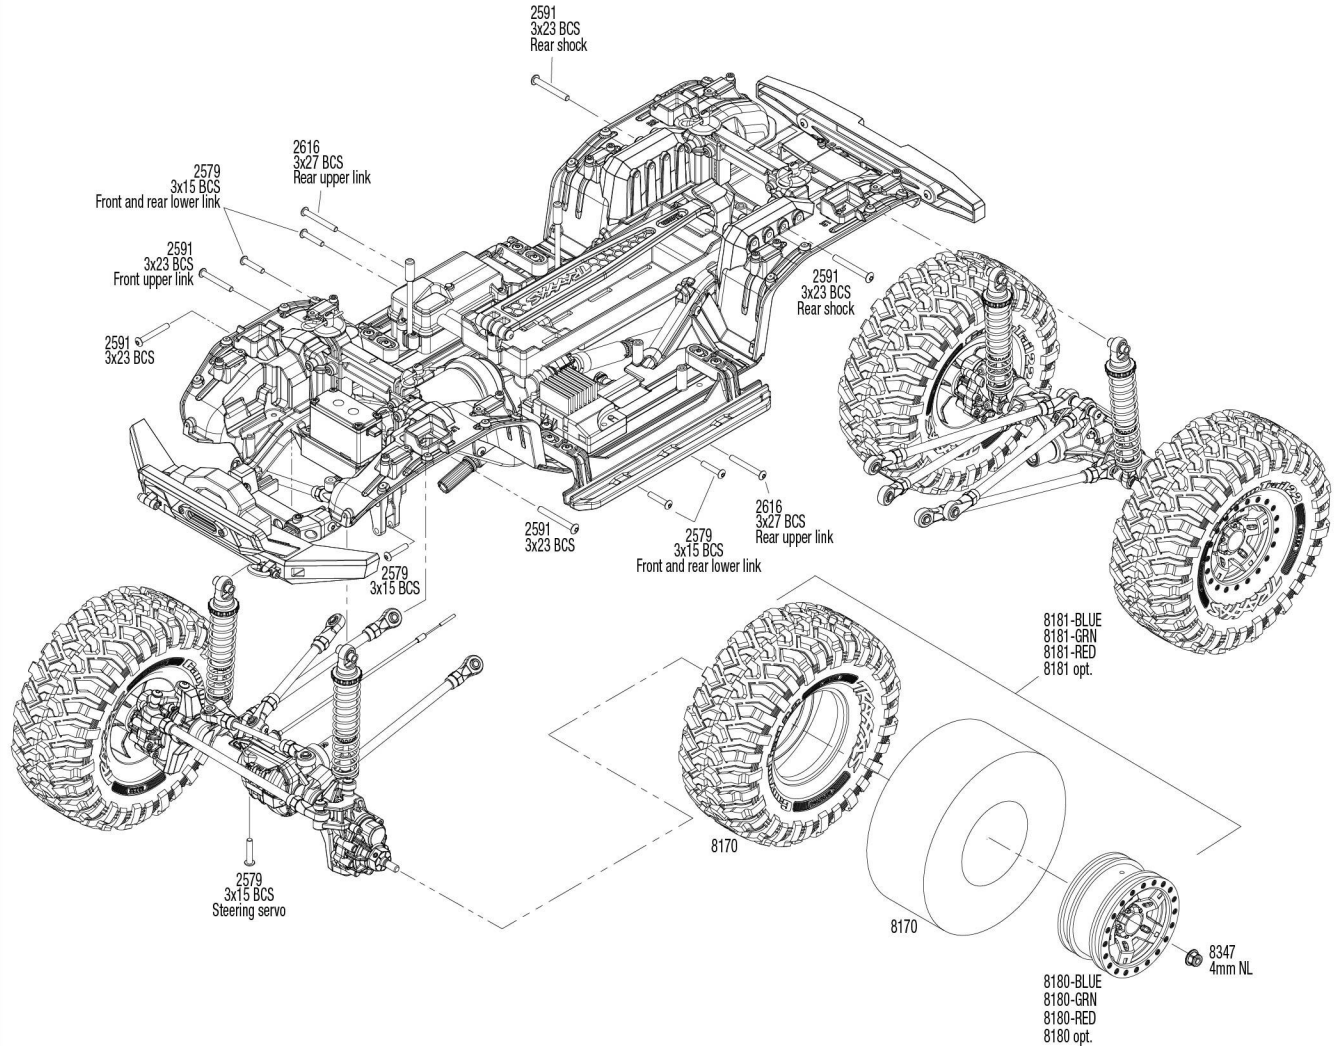

## Link Dimensions

For standard hollow ball replacement, use part #5349.

## Modular Assembly

See Parts List for a complete listing of optional accessories.

Specifications on this page are subject to change without notice. Every attempt has been made to ensure the accuracy of this drawing; however, Traxxas cannot be held responsible for typographical or other errors.