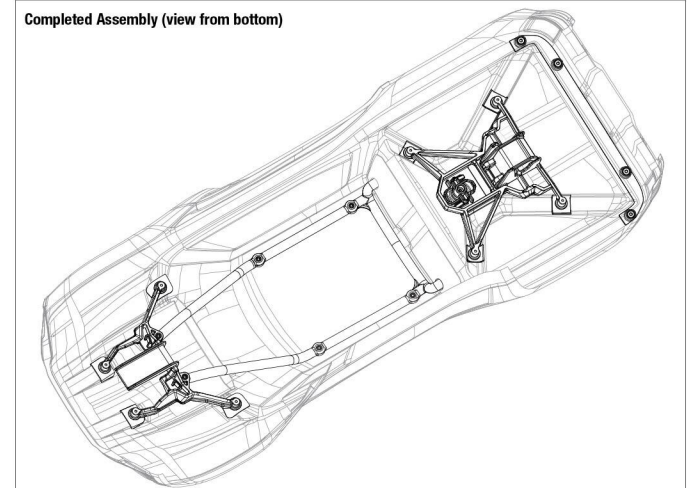

XMAXX ULTIMATE

Body Assembly

TRAXXAS

Completed Assembly (view from bottom)

Specifications on this page are subject to change without notice. Every attempt has been made to ensure the accuracy of this drawing; however, Traxxas cannot be held responsible for typographical or other errors.

See Parts List for a complete listing of optional accessories.

REV 250612-R11