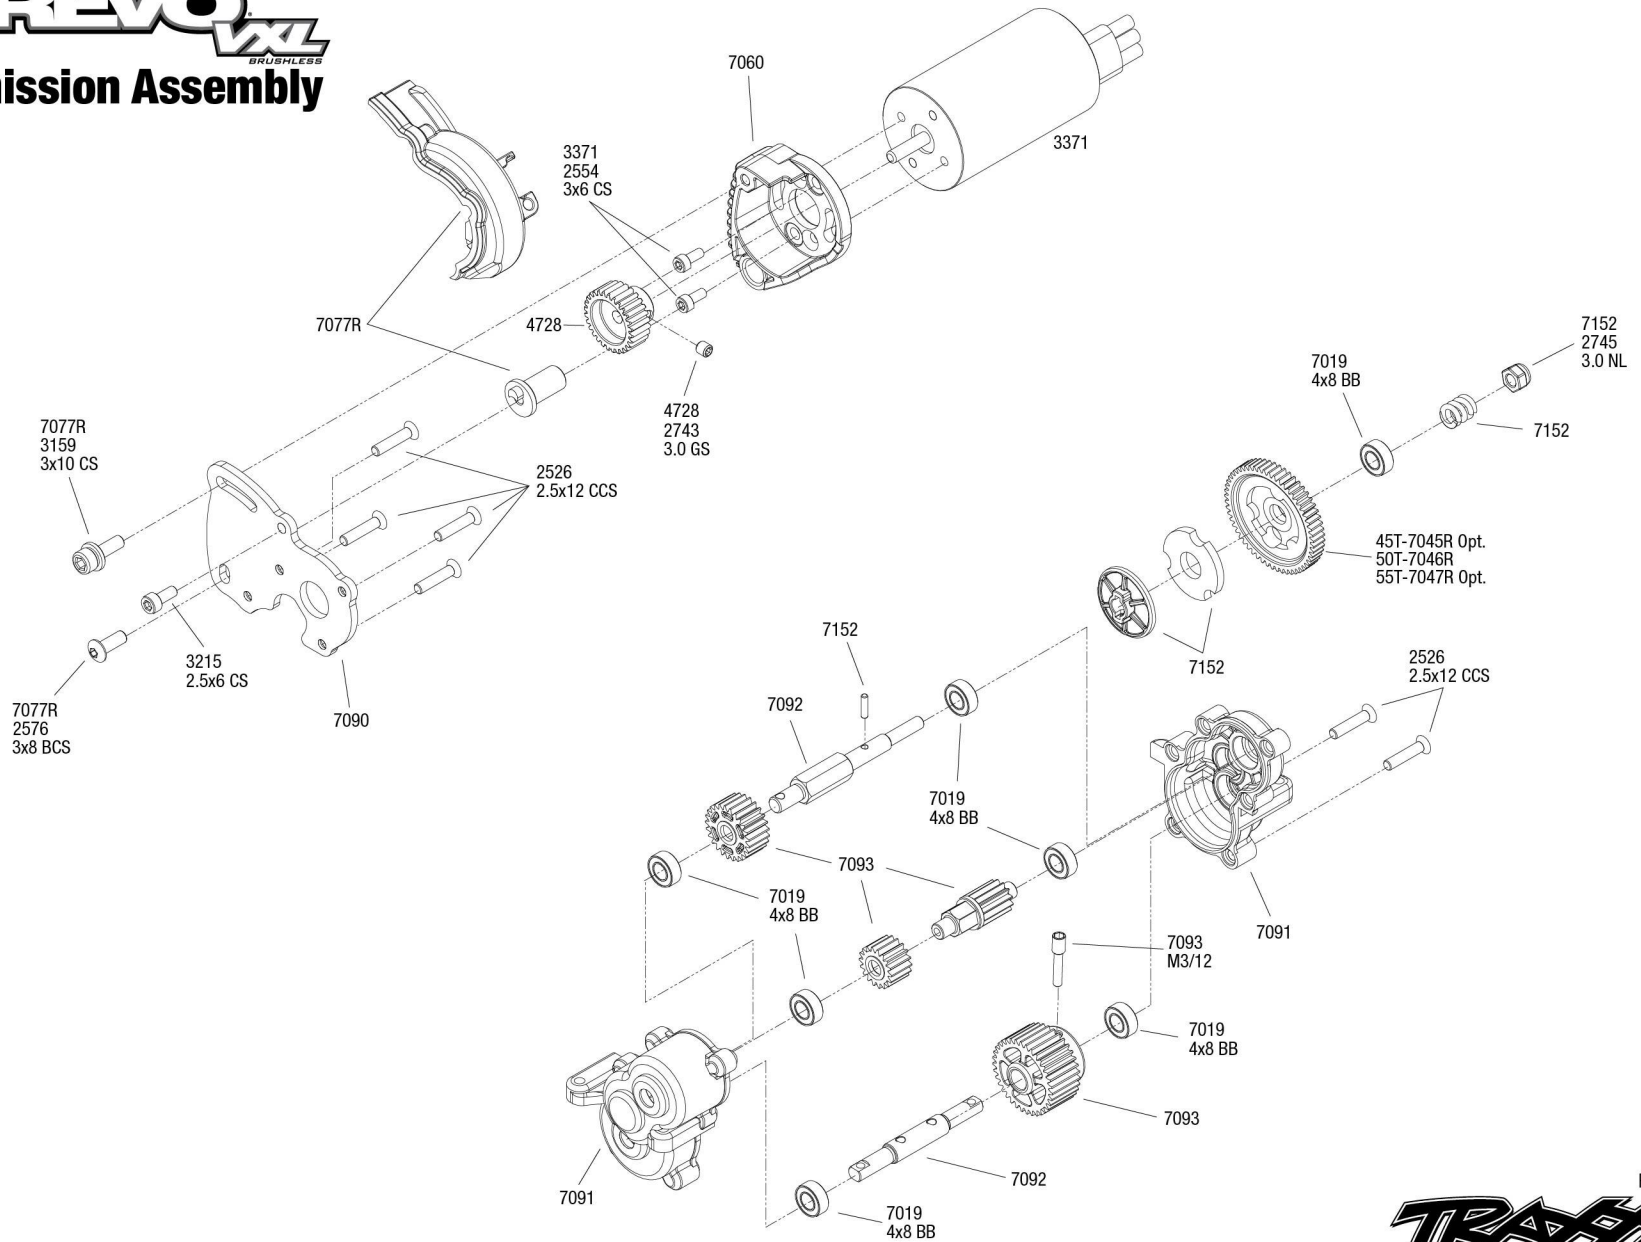

1/18 EREVO VXL

BRUSHLESS

Transmission Assembly

See Parts List for a complete listing of optional accessories.

REV 230728-R00

TRAXXAS

Specifications on this page are subject to change without notice. Every attempt has been made to ensure the accuracy of this drawing; however, Traxxas cannot be held responsible for typographical or other errors.