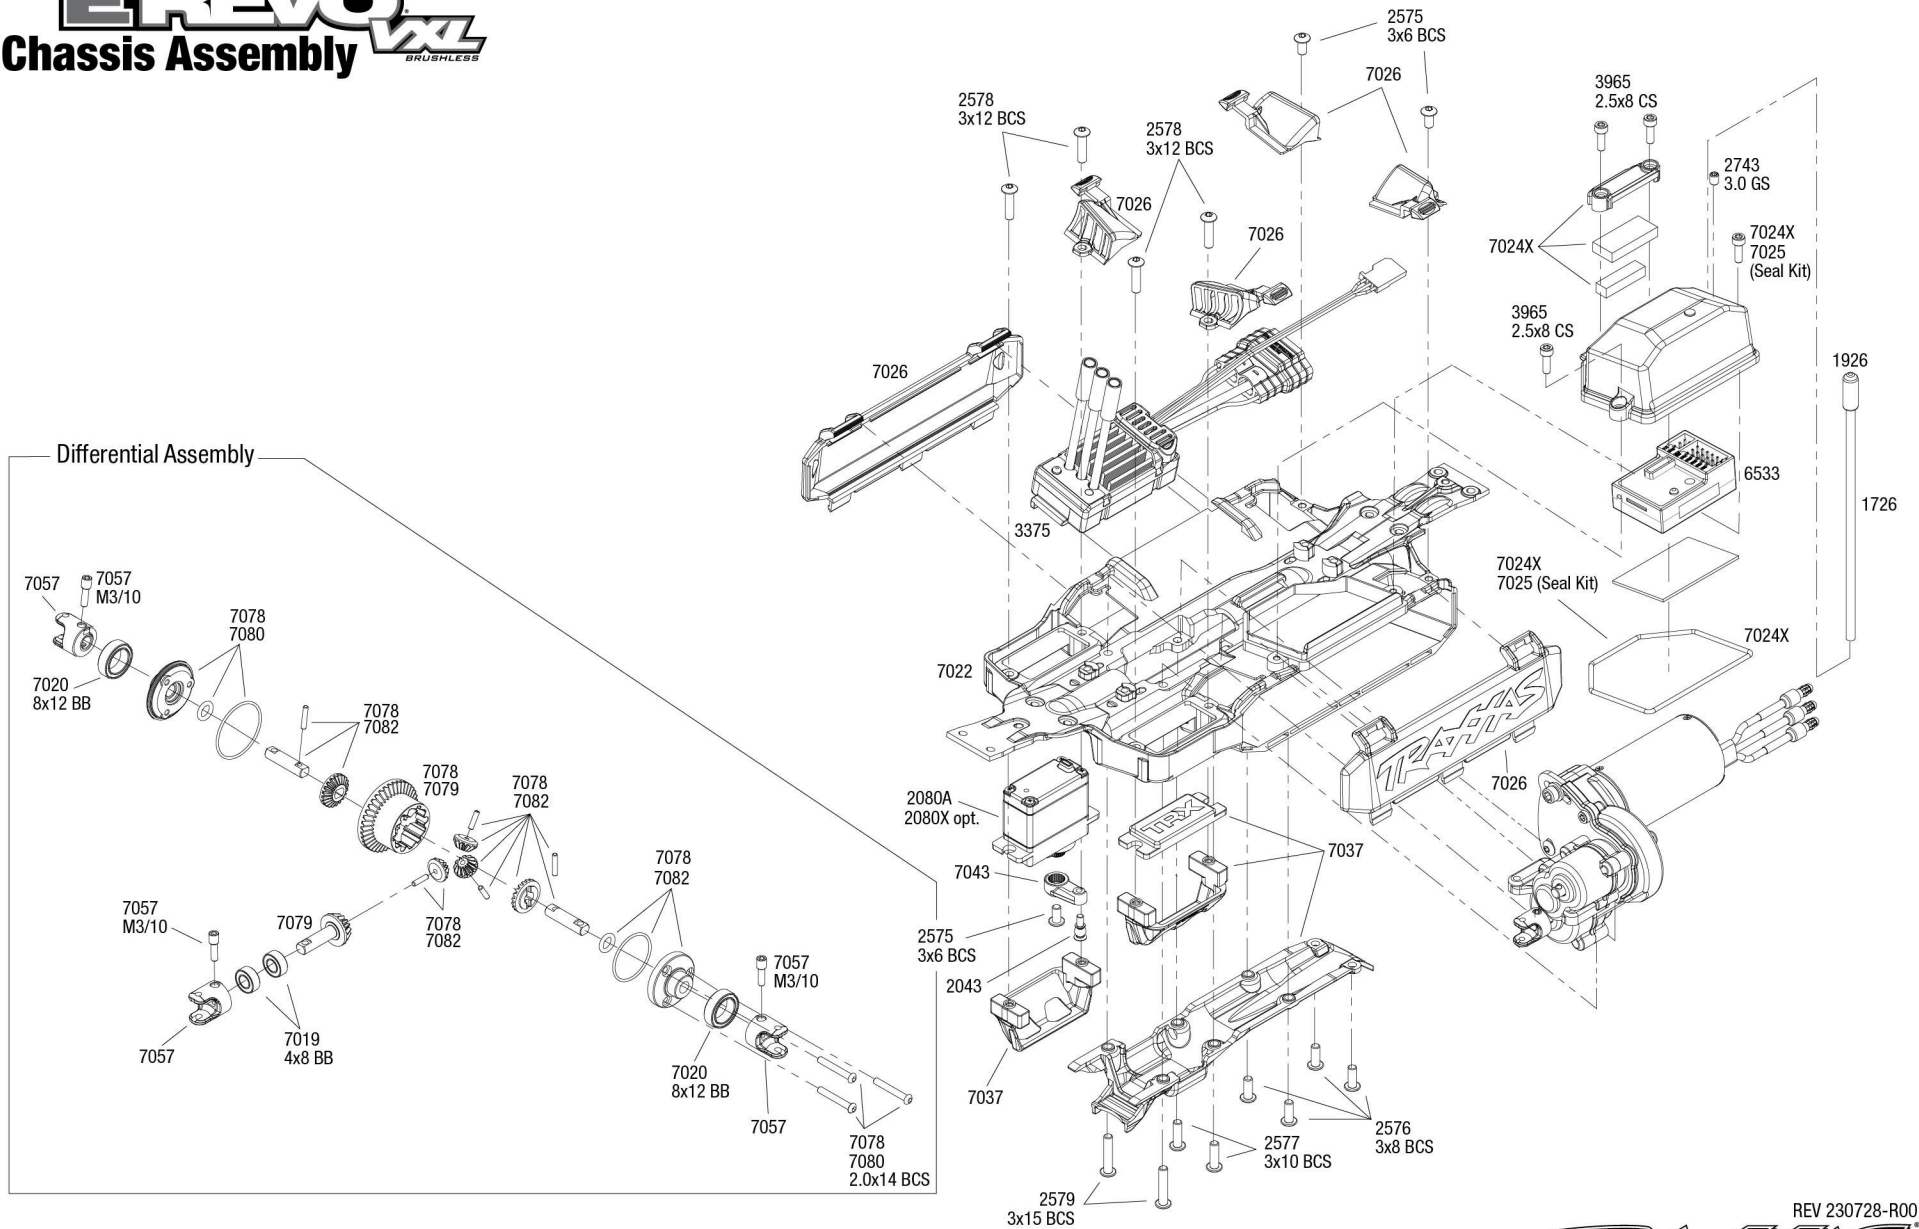

1/18 EREVO VXL

Chassis Assembly BRUSHLESS

Specifications on this page are subject to change without notice. Every attempt has been made to ensure the accuracy of this drawing; however, Traxxas cannot be held responsible for typographical or other errors.

See Parts List for a complete listing of optional accessories.