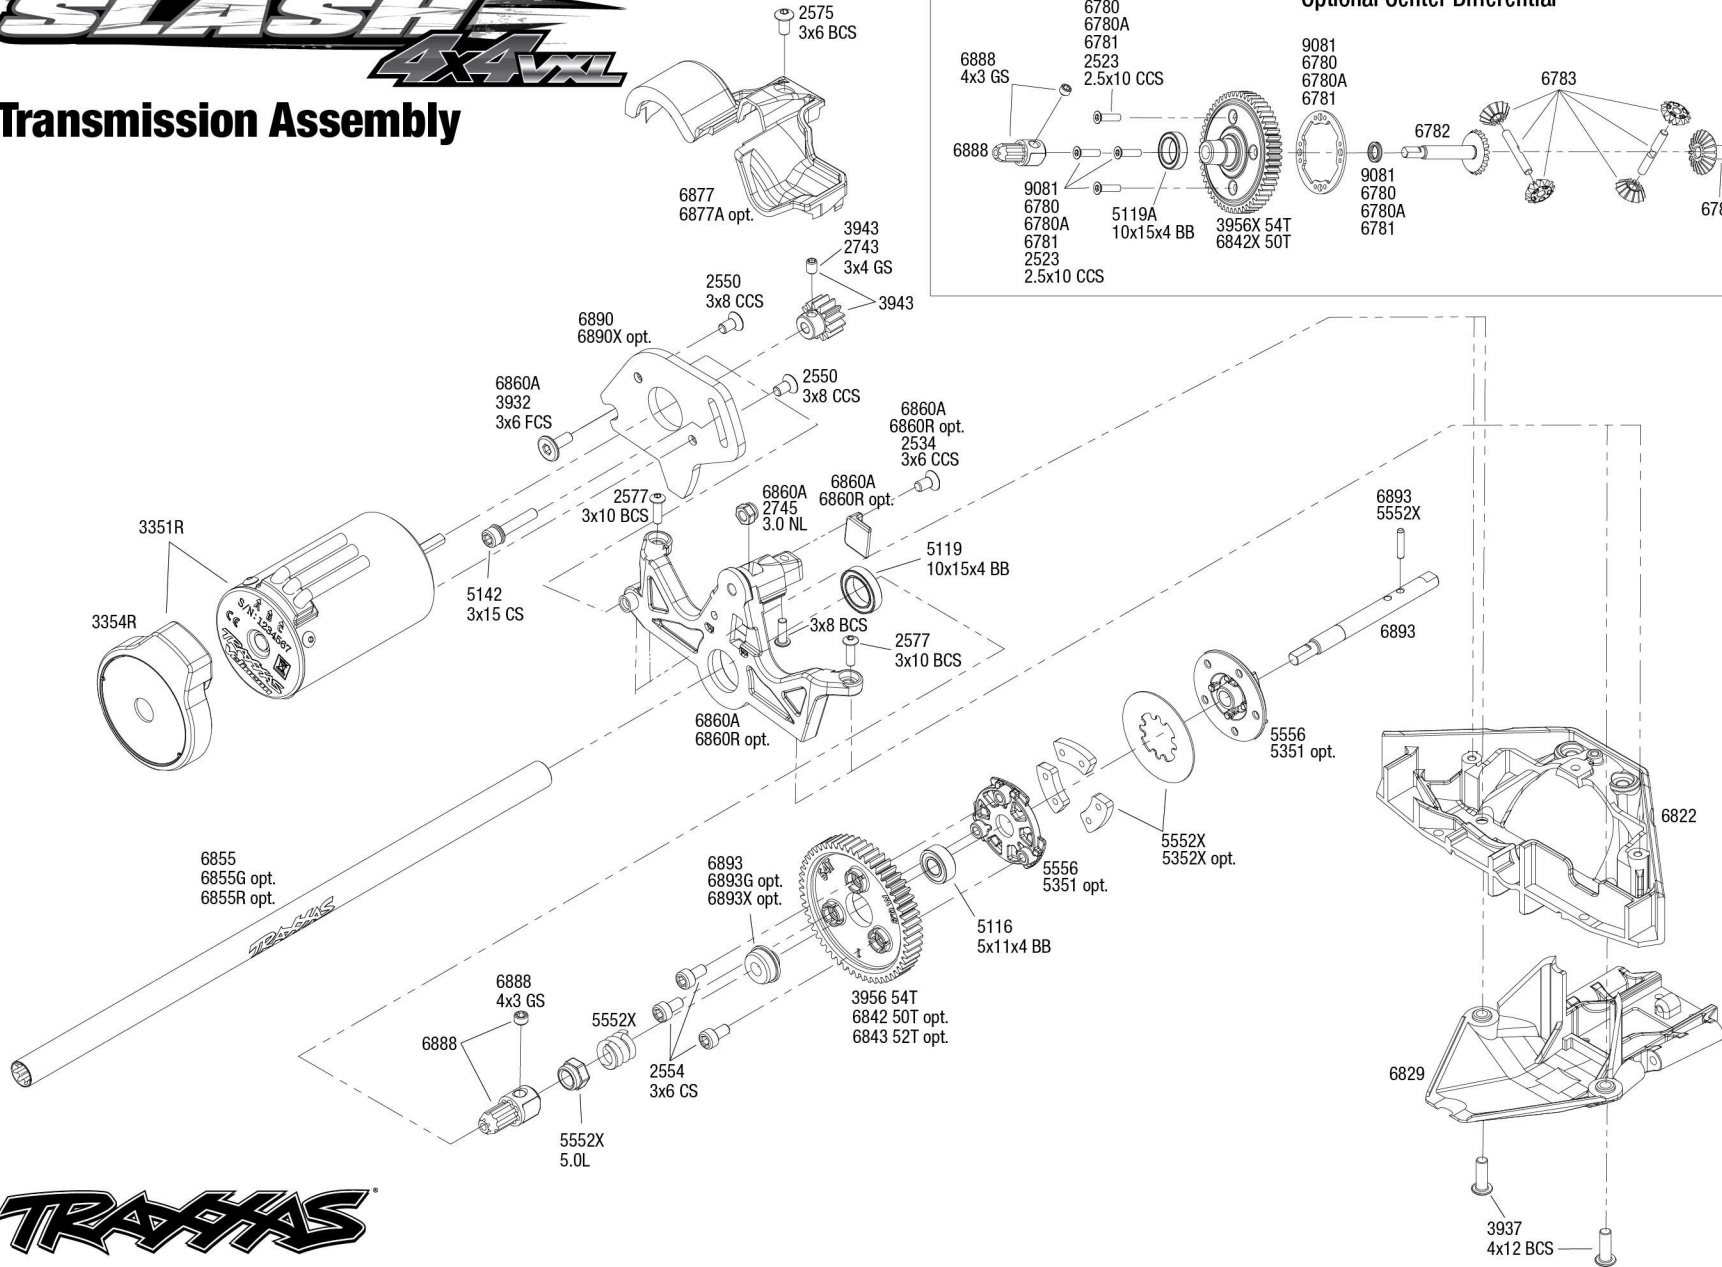

Transmission Assembly

See Parts List for a complete listing of optional accessories.

REV 240521-R01
Specifications on this page are subject to change without notice. Every attempt has been made to ensure the accuracy of this drawing, however Traxxas cannot be held responsible for typographical or other errors.