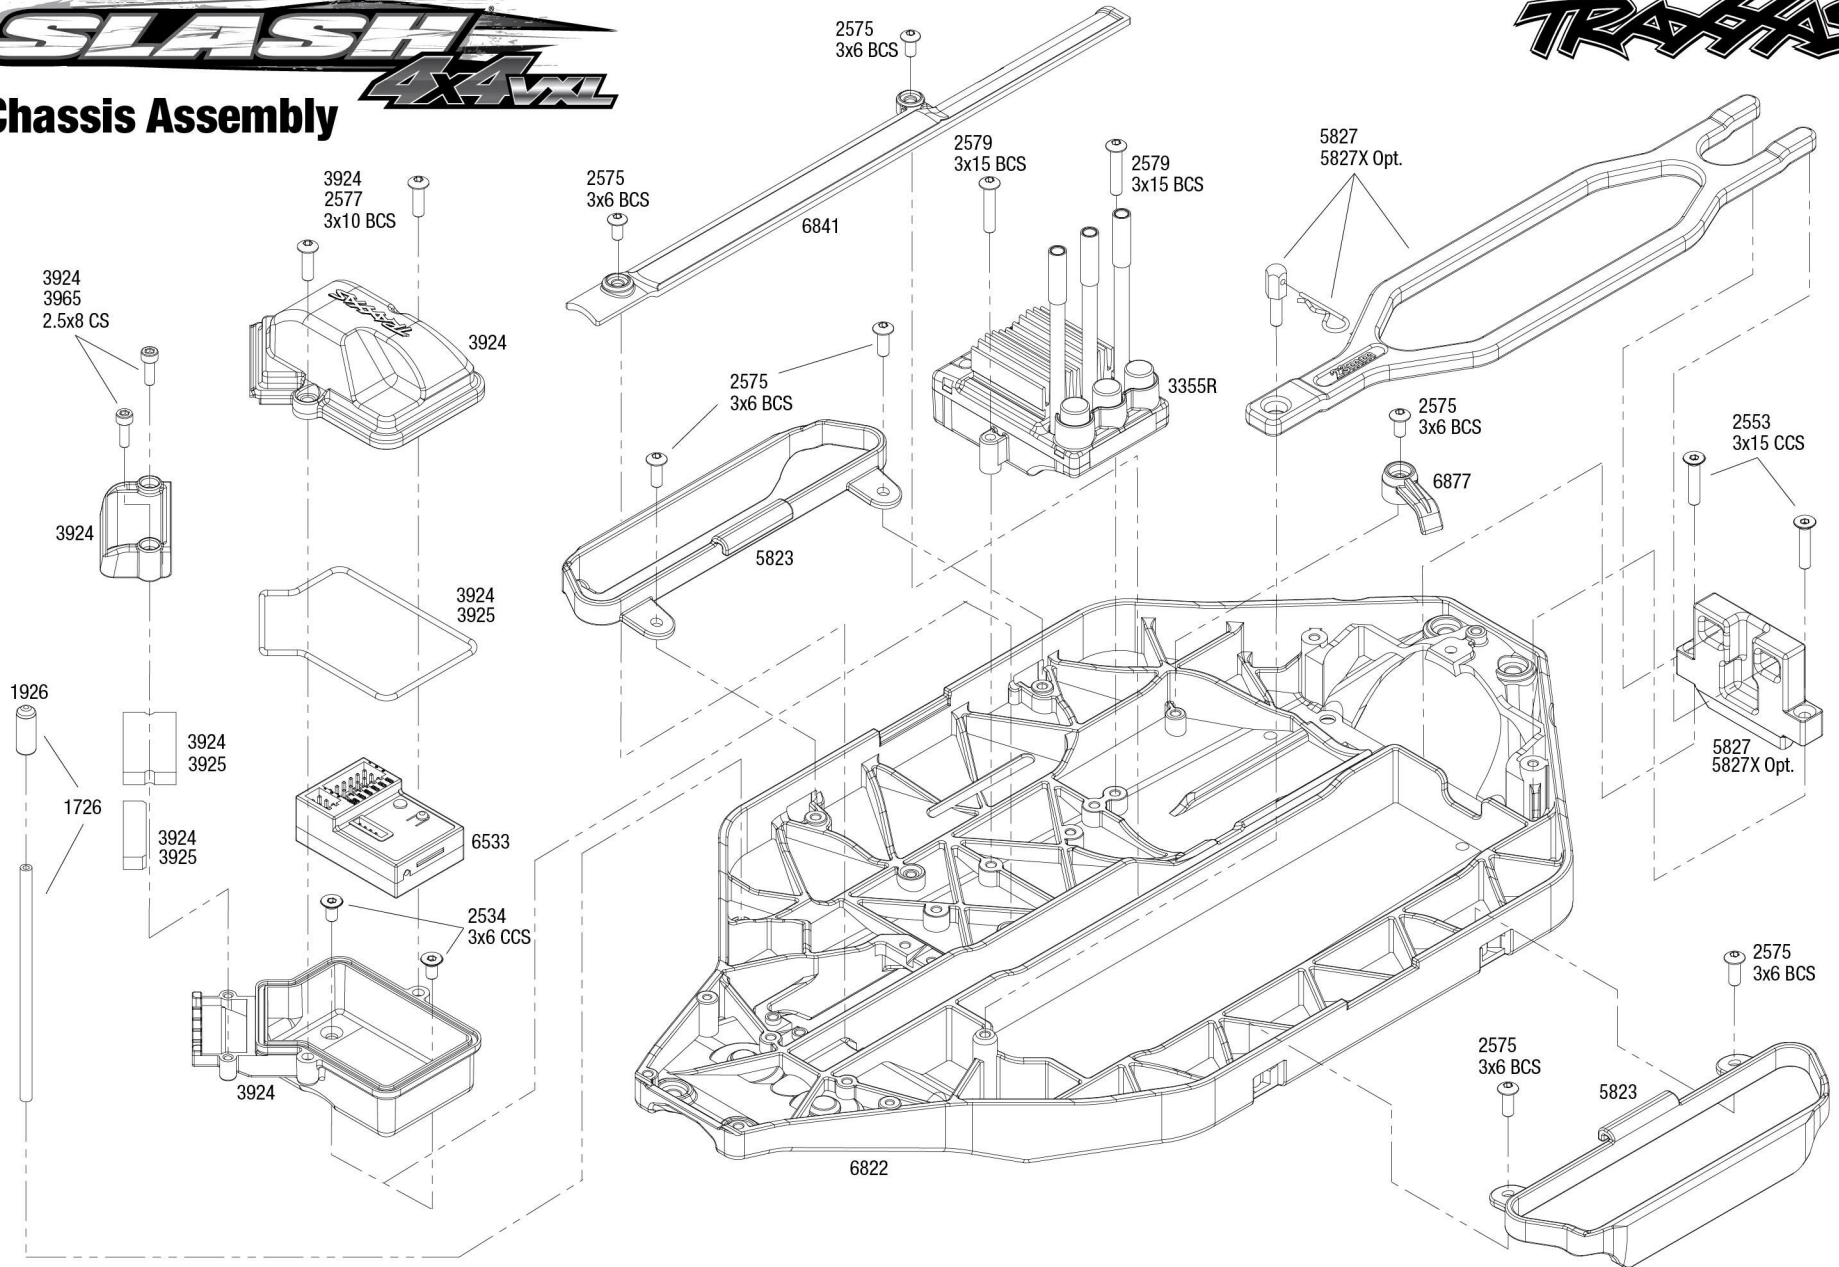

SLASH 4XL

Chassis Assembly

Specifications on this page are subject to change without notice. Every attempt has been made to ensure the accuracy of this drawing, however Traxxas cannot be held responsible for typographical or other errors.

See Parts List for a complete listing of optional accessories.

REV 240521-R01