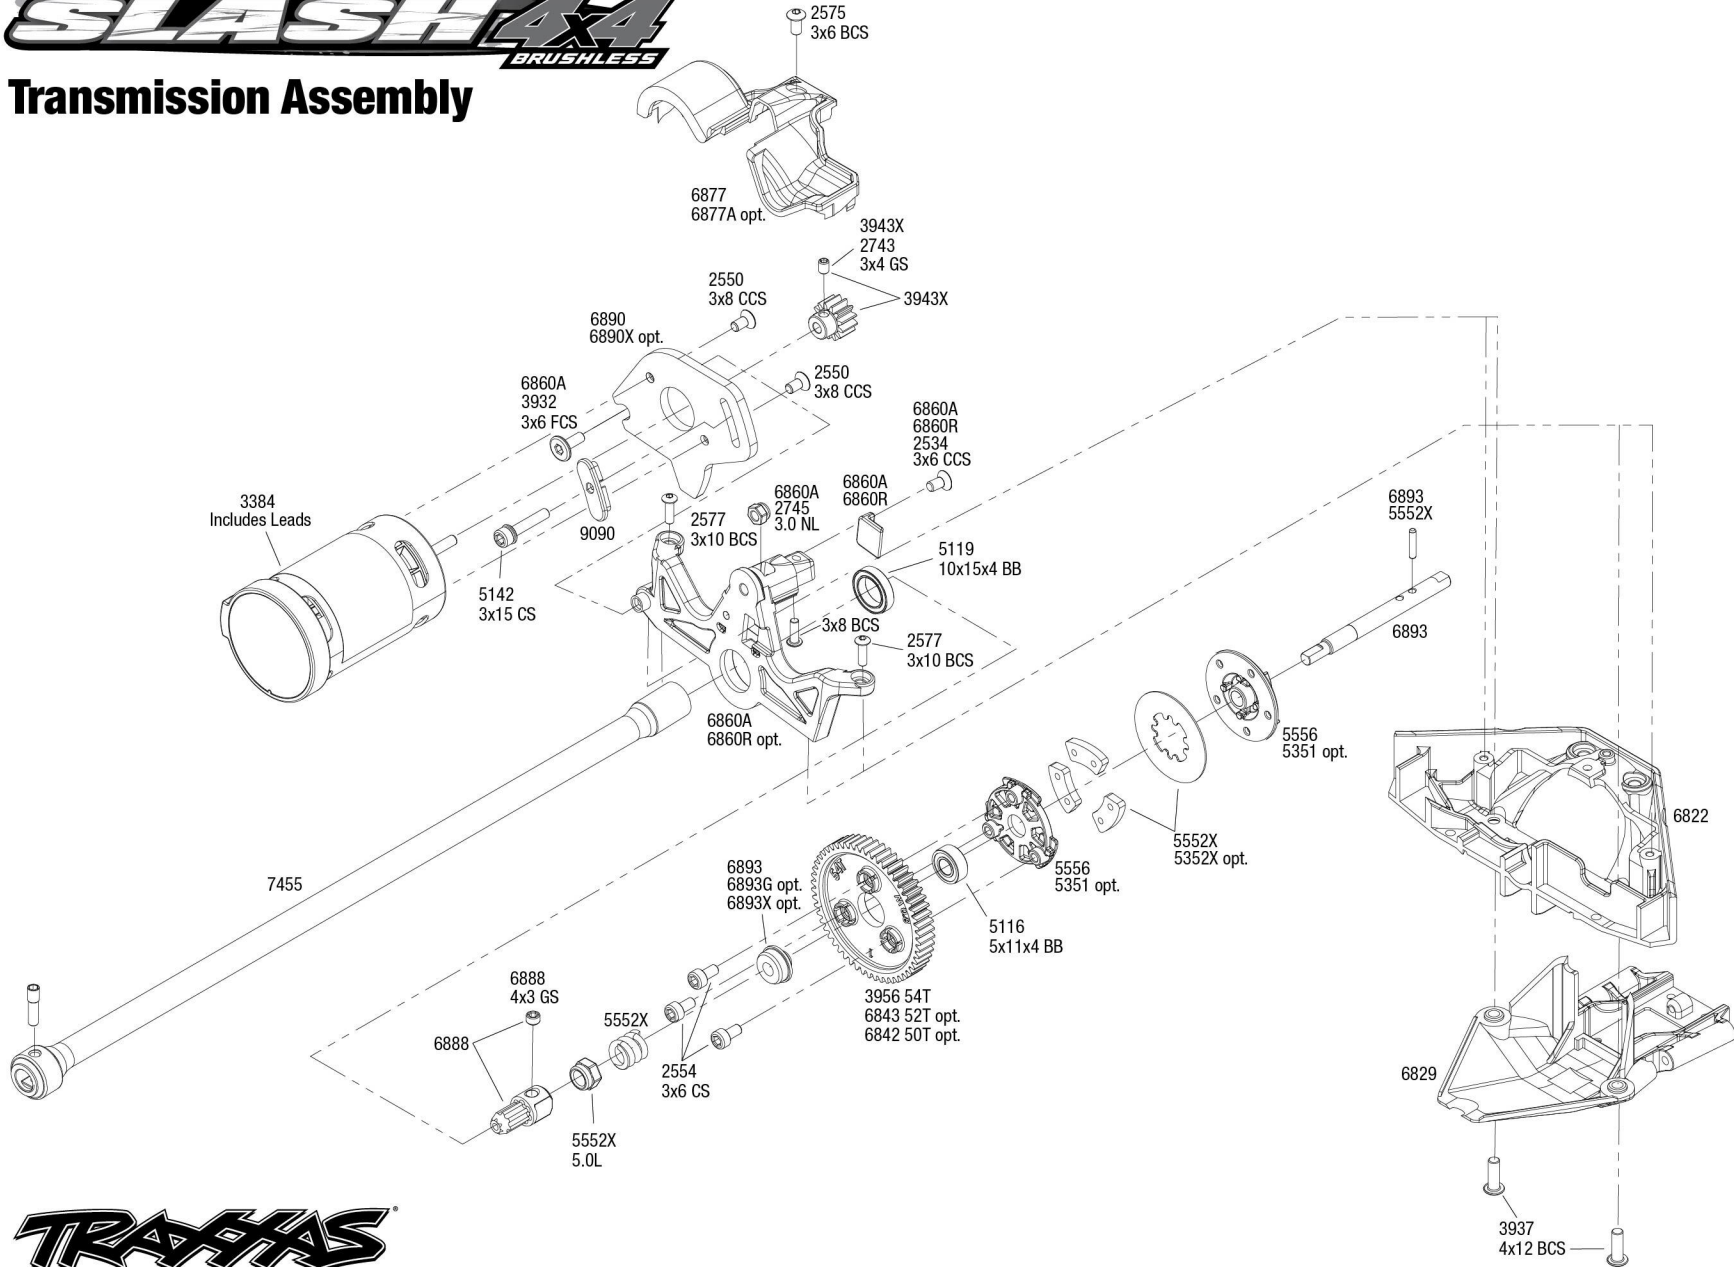

SLASH 4x4 BRUSHLESS

Transmission Assembly

See Parts List for a complete listing of optional accessories.

REV 240318-R04
Specifications on this page are subject to change without notice. Every attempt has been made to ensure the accuracy of this drawing; however, Traxxas cannot be held responsible for typographical or other errors.