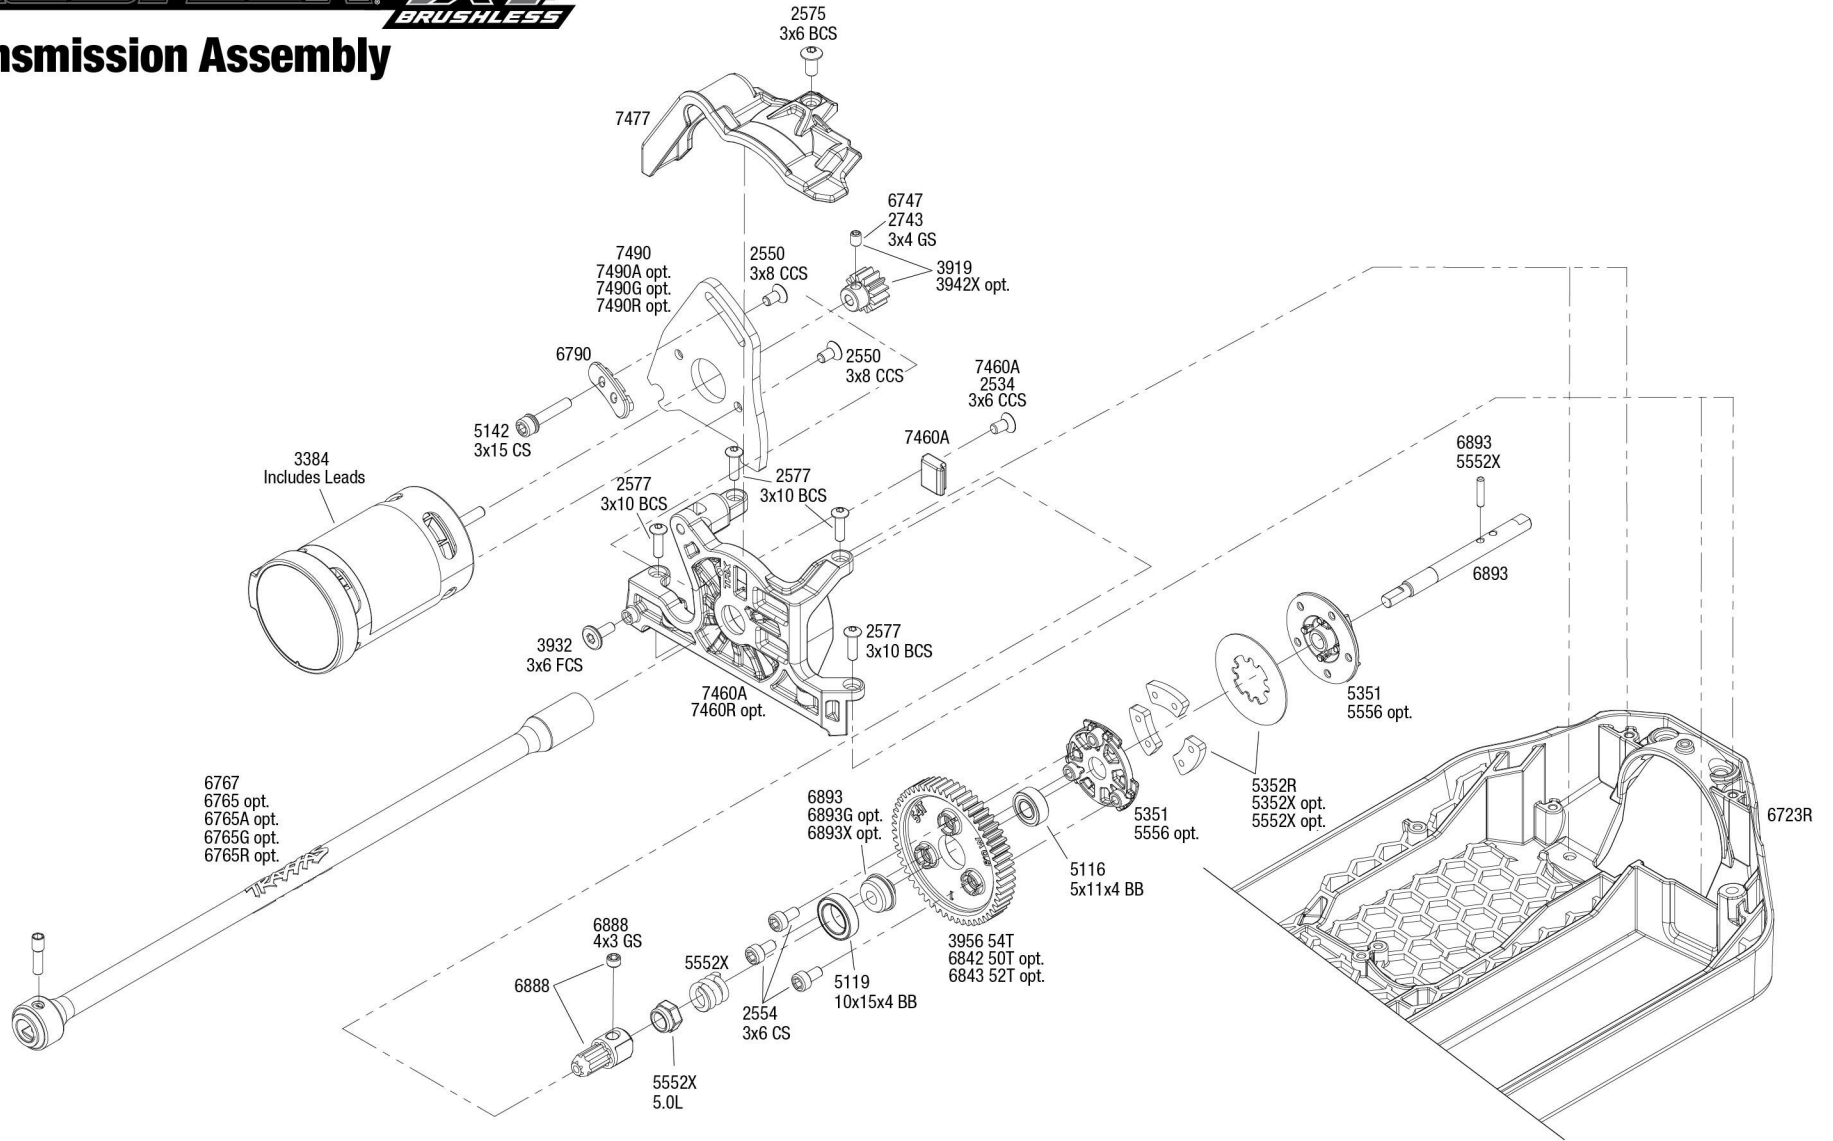

RUSTLER 4x4

BRUSHLESS

Transmission Assembly

See Parts List for a complete listing of optional accessories.

REV 230927-R02
Specifications on this page are subject to change without notice. Every attempt has been made to ensure the accuracy of this drawing; however, Traxxas cannot be held responsible for typographical or other errors.