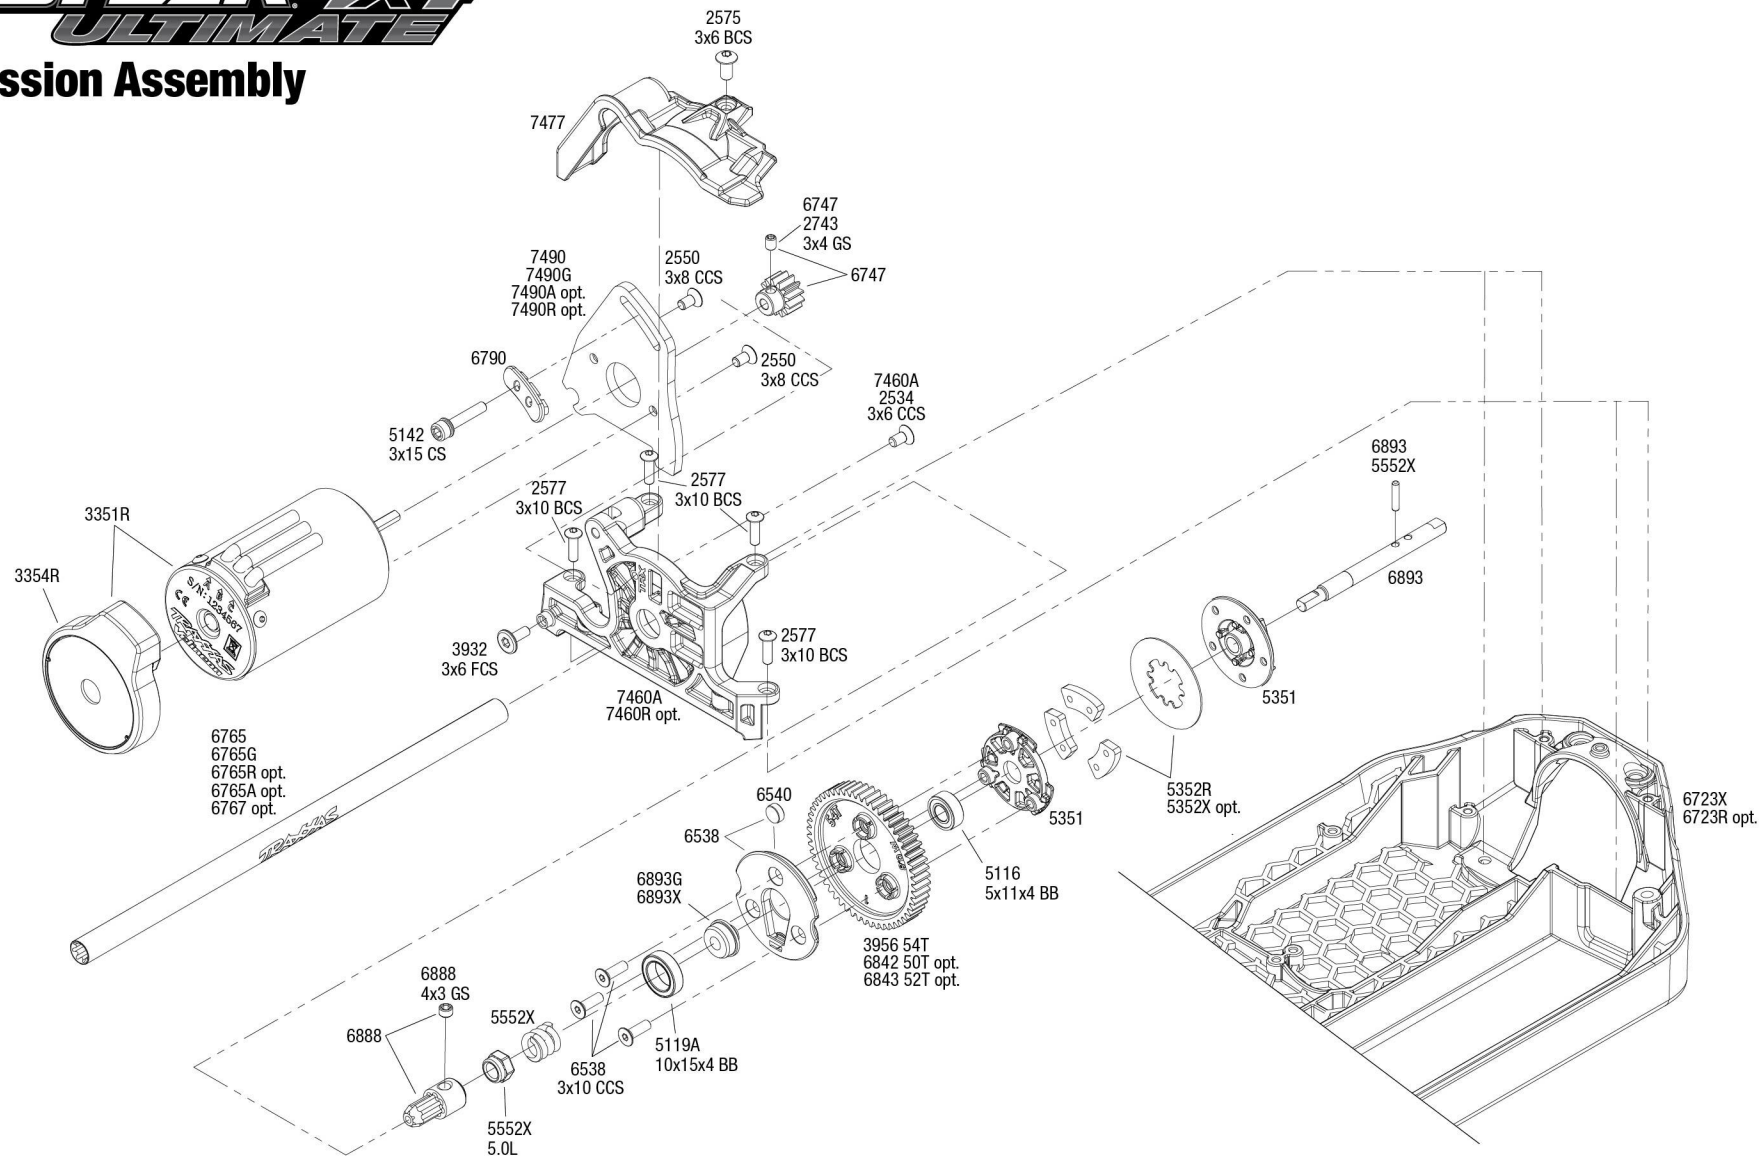

# RUSTLER 4x4 ULTIMATE

## Transmission Assembly

See Parts List for a complete listing of optional accessories.

REV 230809-R02  
Specifications on this page are subject to change without notice. Every attempt has been made to ensure the accuracy of this drawing; however, Traxxas cannot be held responsible for typographical or other errors.