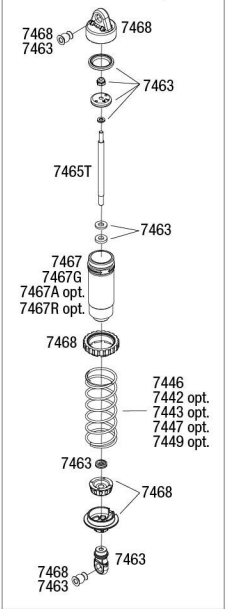

Shock Assembly

Rear Differential Assembly

**RUSTLER 4x4
ULTIMATE**

Rear Assembly

See Parts List for a complete listing of optional accessories.

REV 230809-R02
Specifications on this page are subject to change without notice. Every attempt has been made to ensure the accuracy of this drawing; however, Traxxas cannot be held responsible for typographical or other errors.