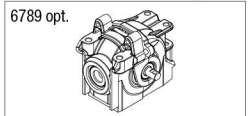

Shock Assembly

Rear Differential Assembly

**RUSTLER 4x4
ULTIMATE**

Rear Assembly

See Parts List for a complete listing of optional accessories.

REV 230809-R02
Specifications on this page are subject to change without notice. Every attempt has been made to ensure the accuracy of this drawing; however, Traxxas cannot be held responsible for typographical or other errors.