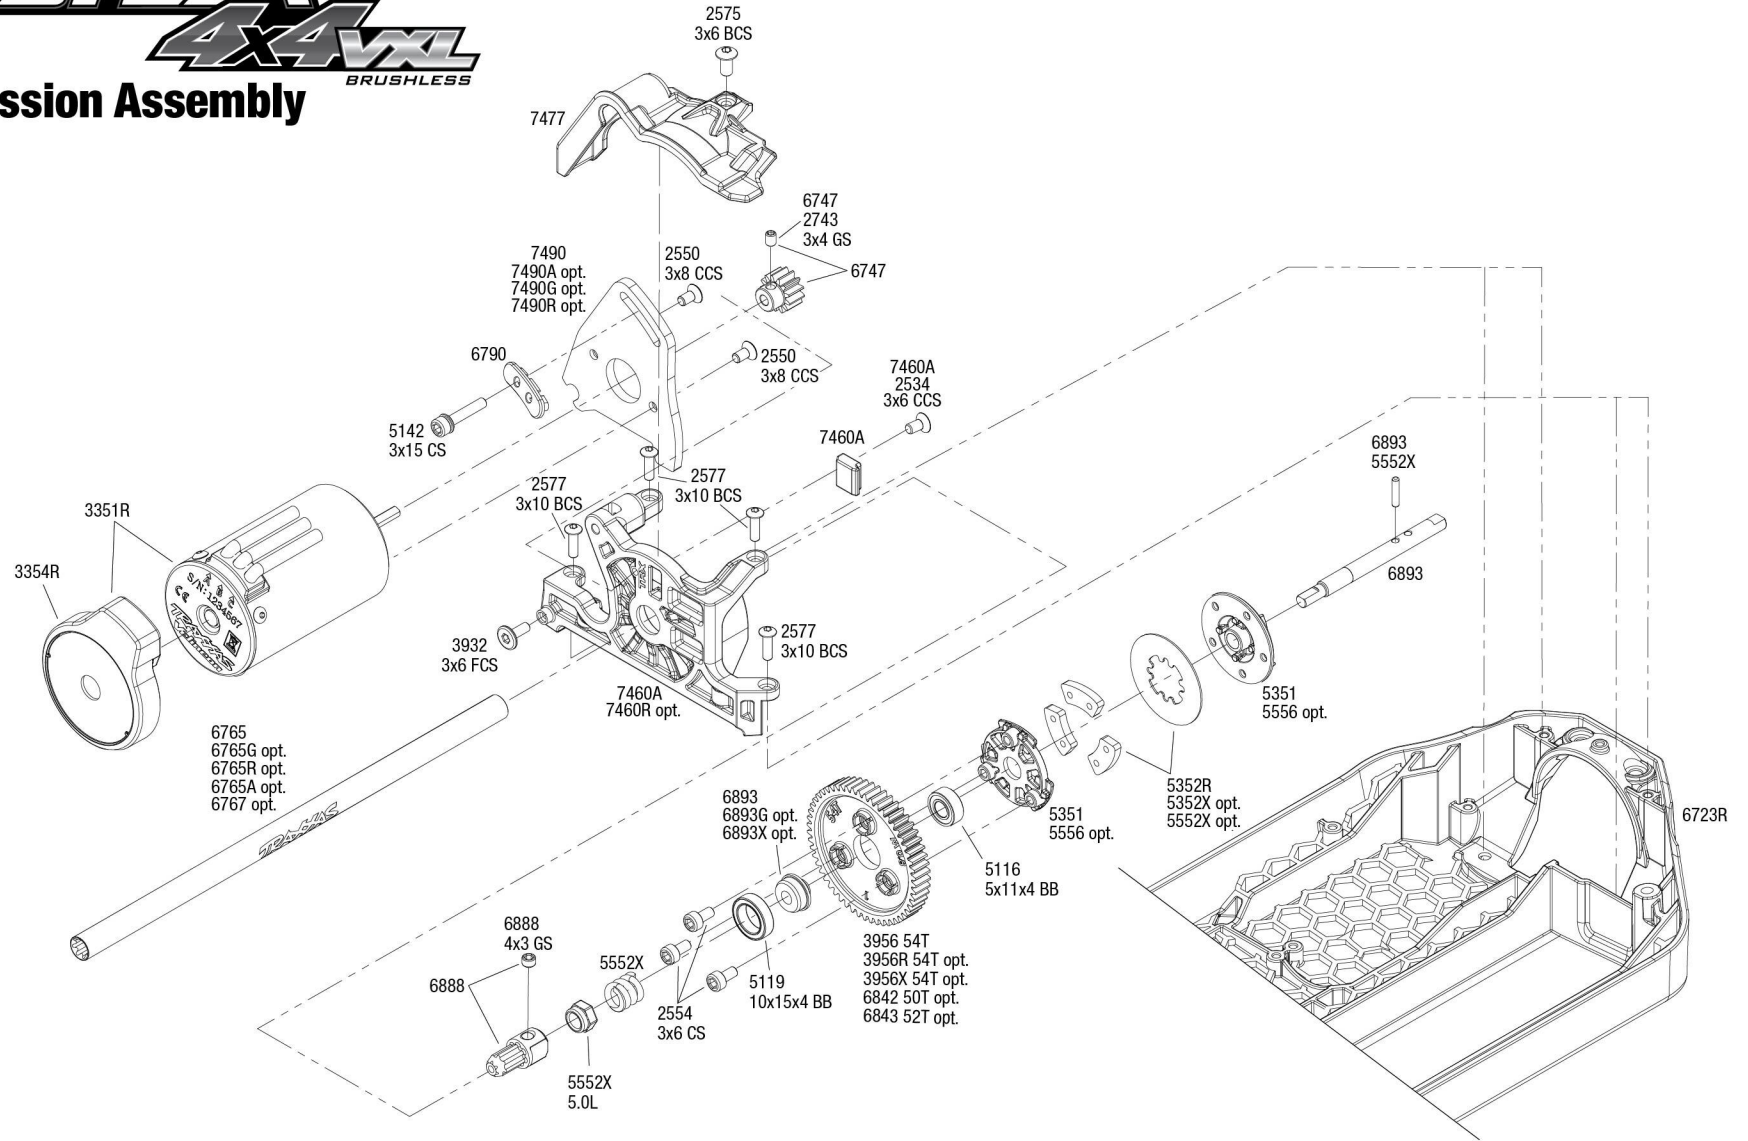

# RUSTLER 4x4 VXL BRUSHLESS

## Transmission Assembly

See Parts List for a complete listing of optional accessories.

REV 200922-R17  
Specifications on this page are subject to change without notice. Every attempt has been made to ensure the accuracy of this drawing; however, Traxxas cannot be held responsible for typographical or other errors.