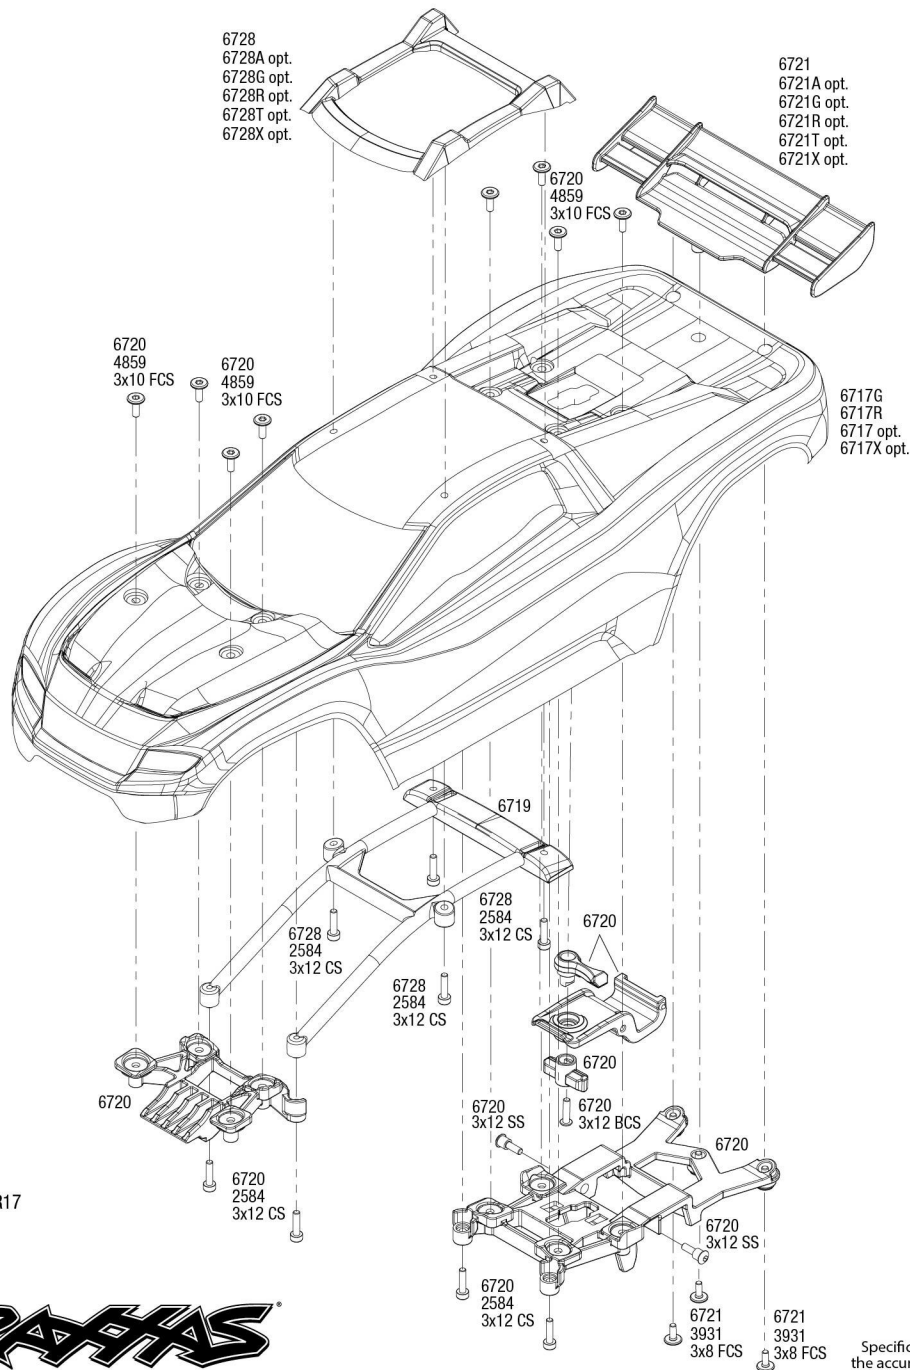

RUSTLER

Body Assembly

4x4vxl

BRUSHLESS

Completed Assembly (view from bottom)

REV 200922-R17

Specifications on this page are subject to change without notice. Every attempt has been made to ensure the accuracy of this drawing; however, Traxxas cannot be held responsible for typographical or other errors.

See Parts List for a complete listing of optional accessories.