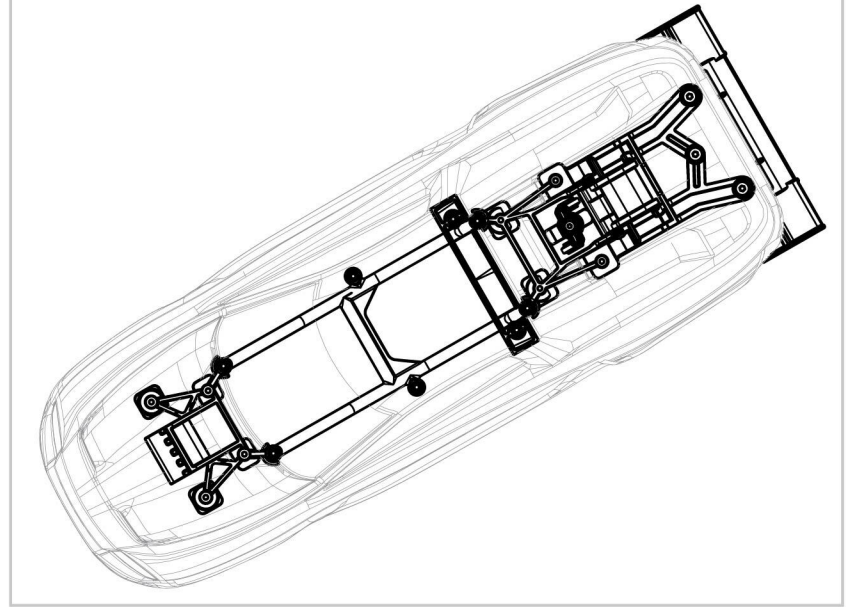

RUSTLER

Body Assembly

4x4vxl

BRUSHLESS

Completed Assembly (view from bottom)

REV 200922-R17

Specifications on this page are subject to change without notice. Every attempt has been made to ensure the accuracy of this drawing; however, Traxxas cannot be held responsible for typographical or other errors.

See Parts List for a complete listing of optional accessories.