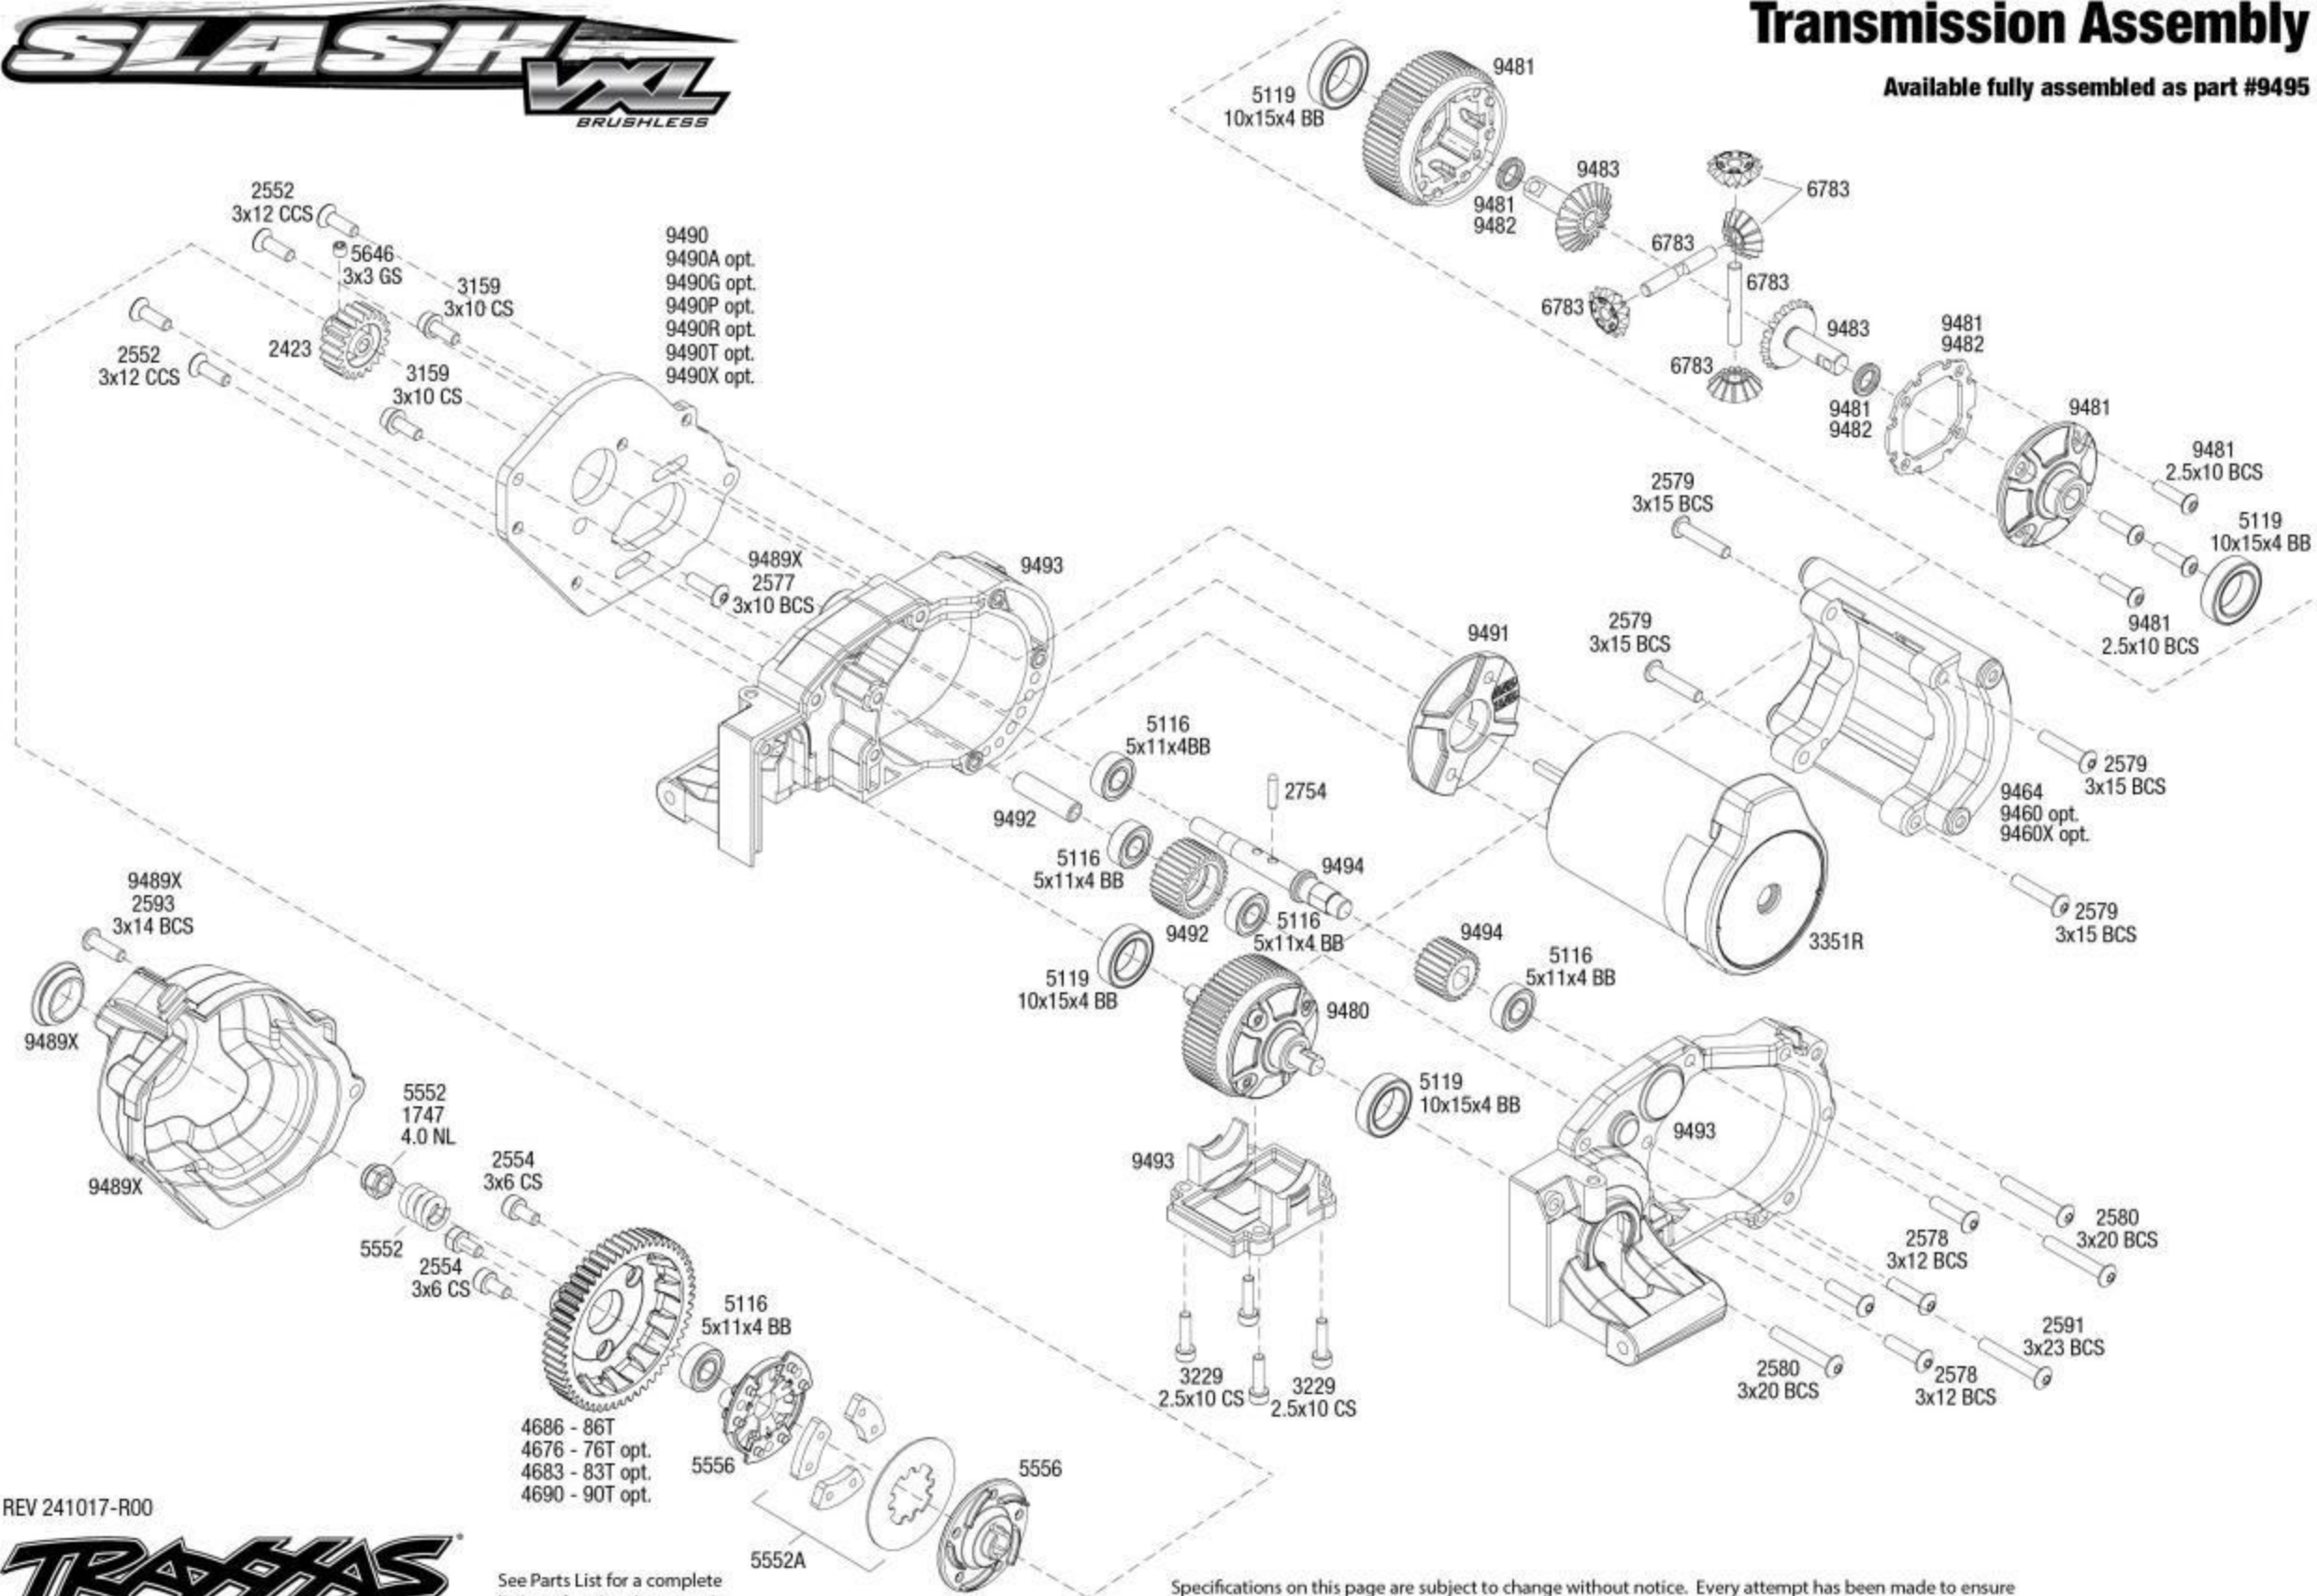

Available fully assembled as part #9495

REV 241017-R00

See Parts List for a complete listing of optional accessories.

Specifications on this page are subject to change without notice. Every attempt has been made to ensure the accuracy of this drawing; however, Traxxas cannot be held responsible for typographical or other errors.