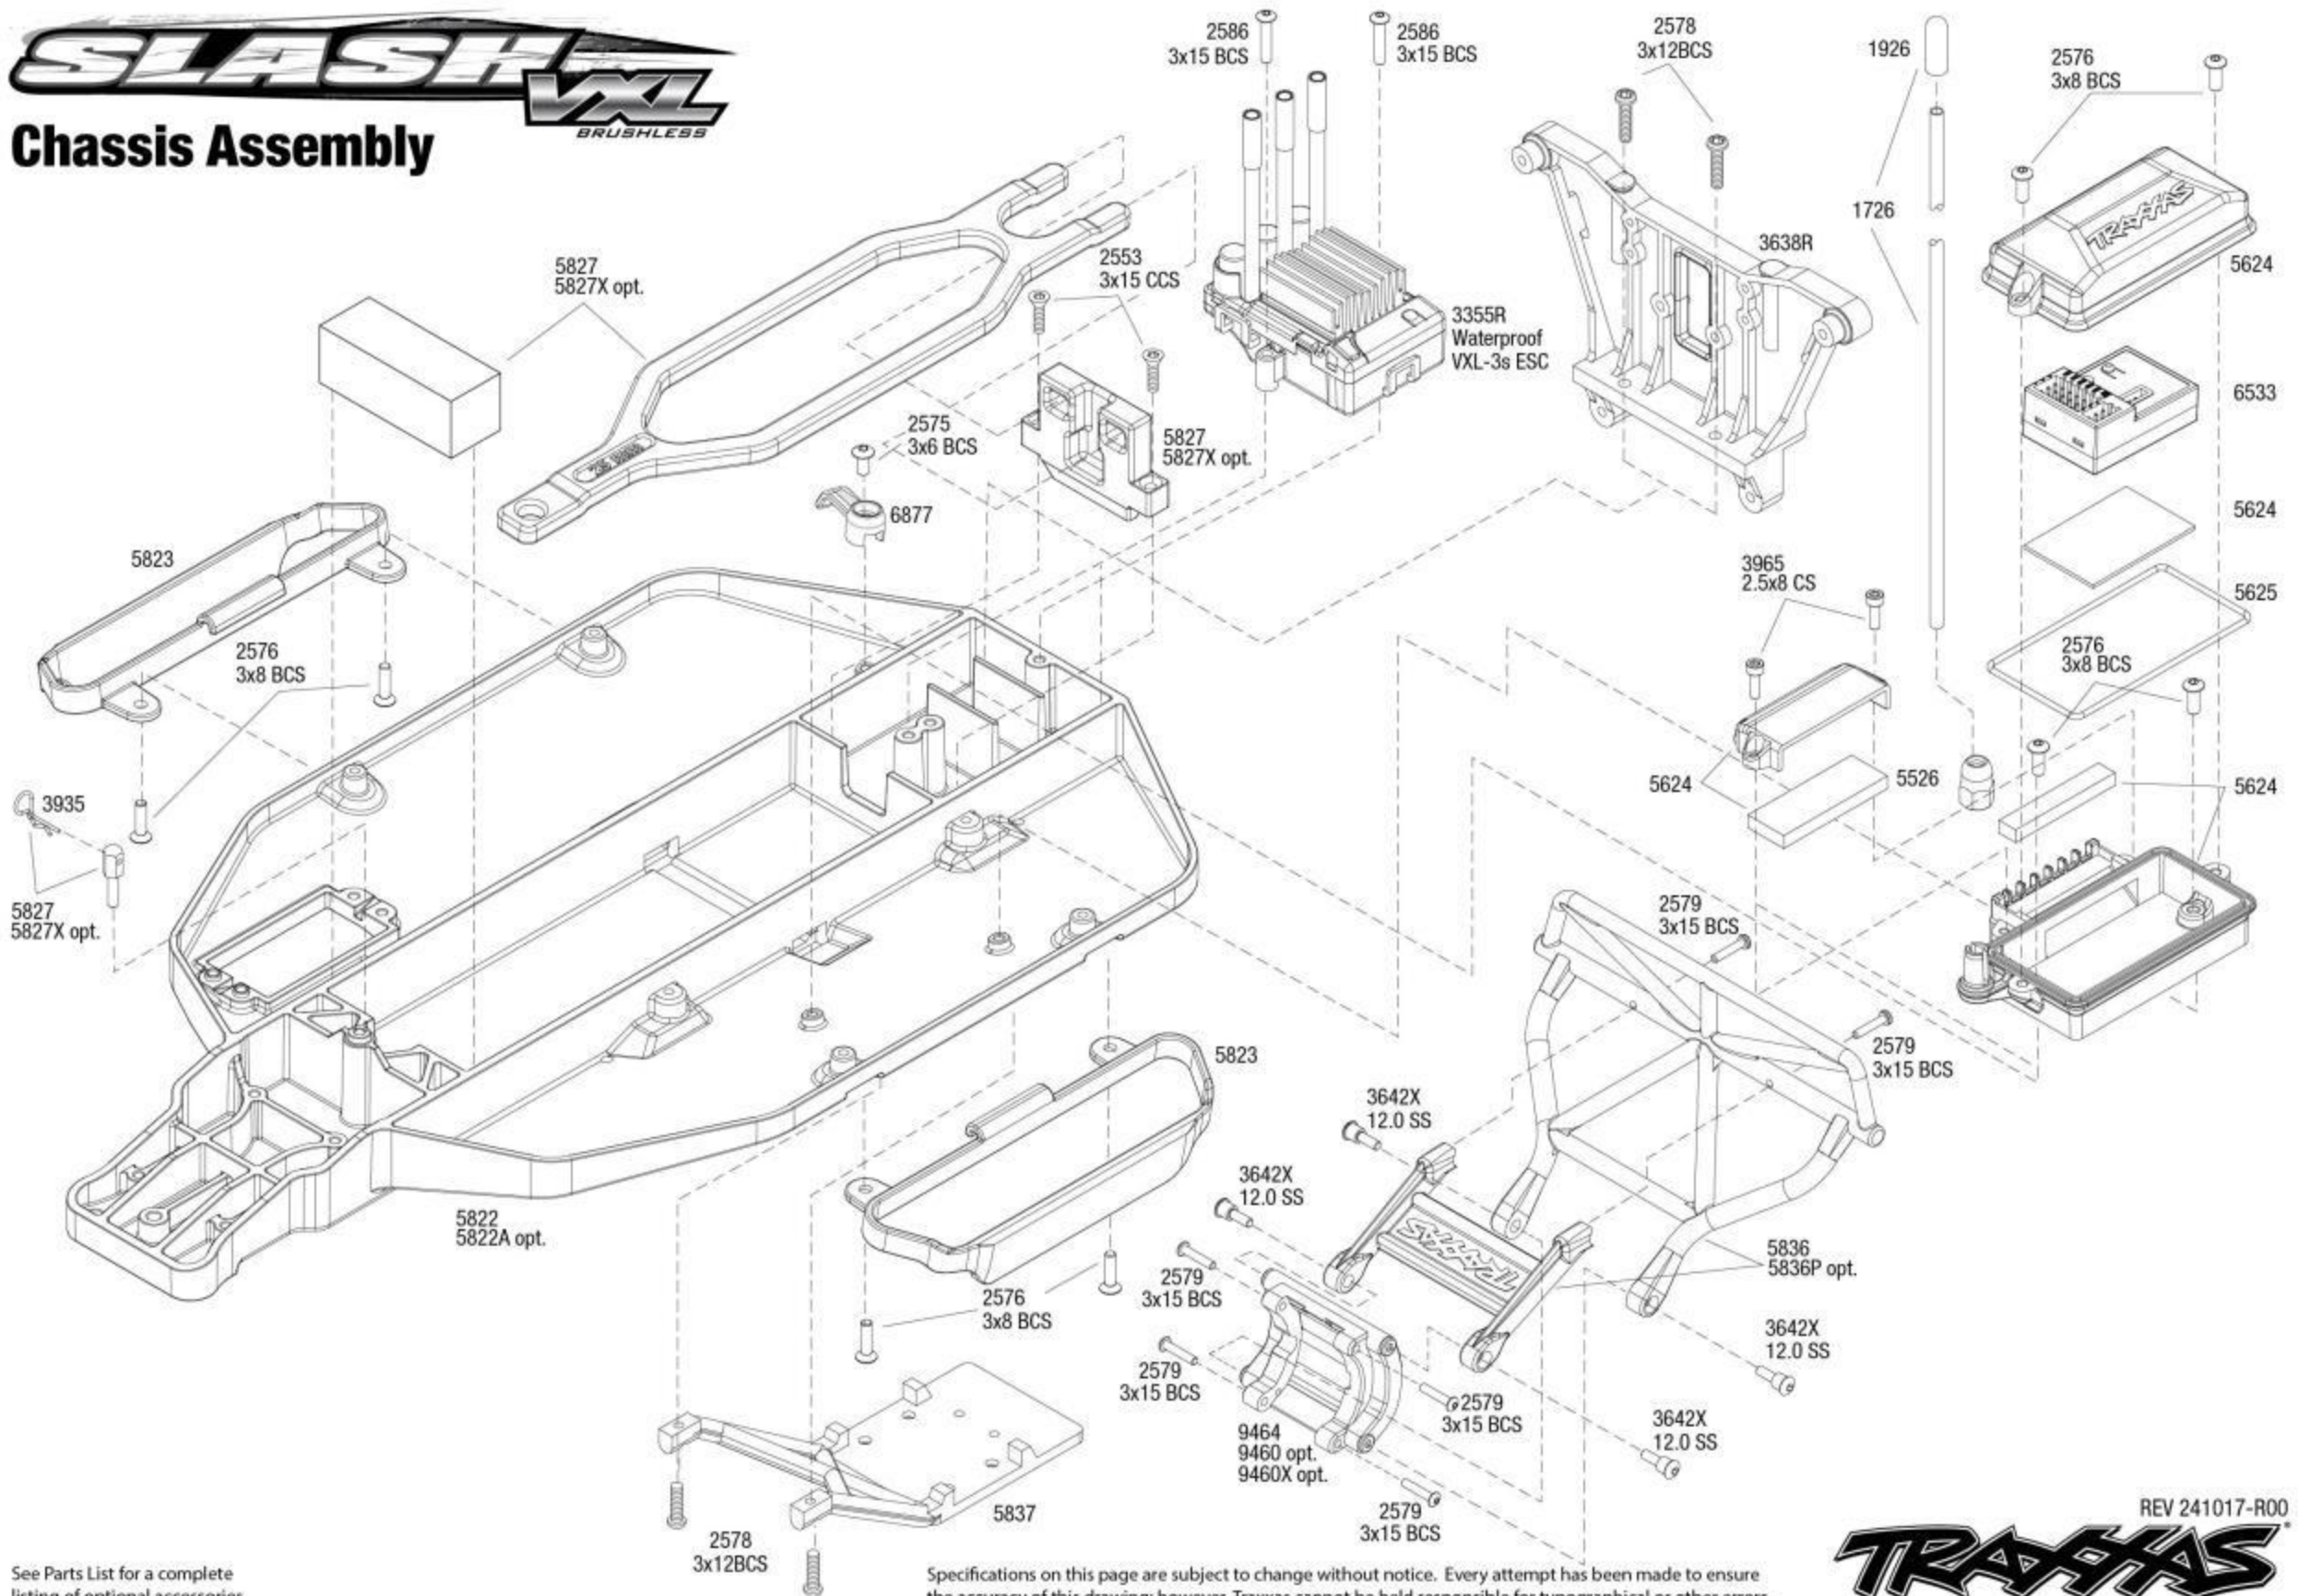

SLASH XL

BRUSHLESS

Chassis Assembly

See Parts List for a complete listing of optional accessories.

Specifications on this page are subject to change without notice. Every attempt has been made to ensure the accuracy of this drawing; however, Traxxas cannot be held responsible for typographical or other errors.