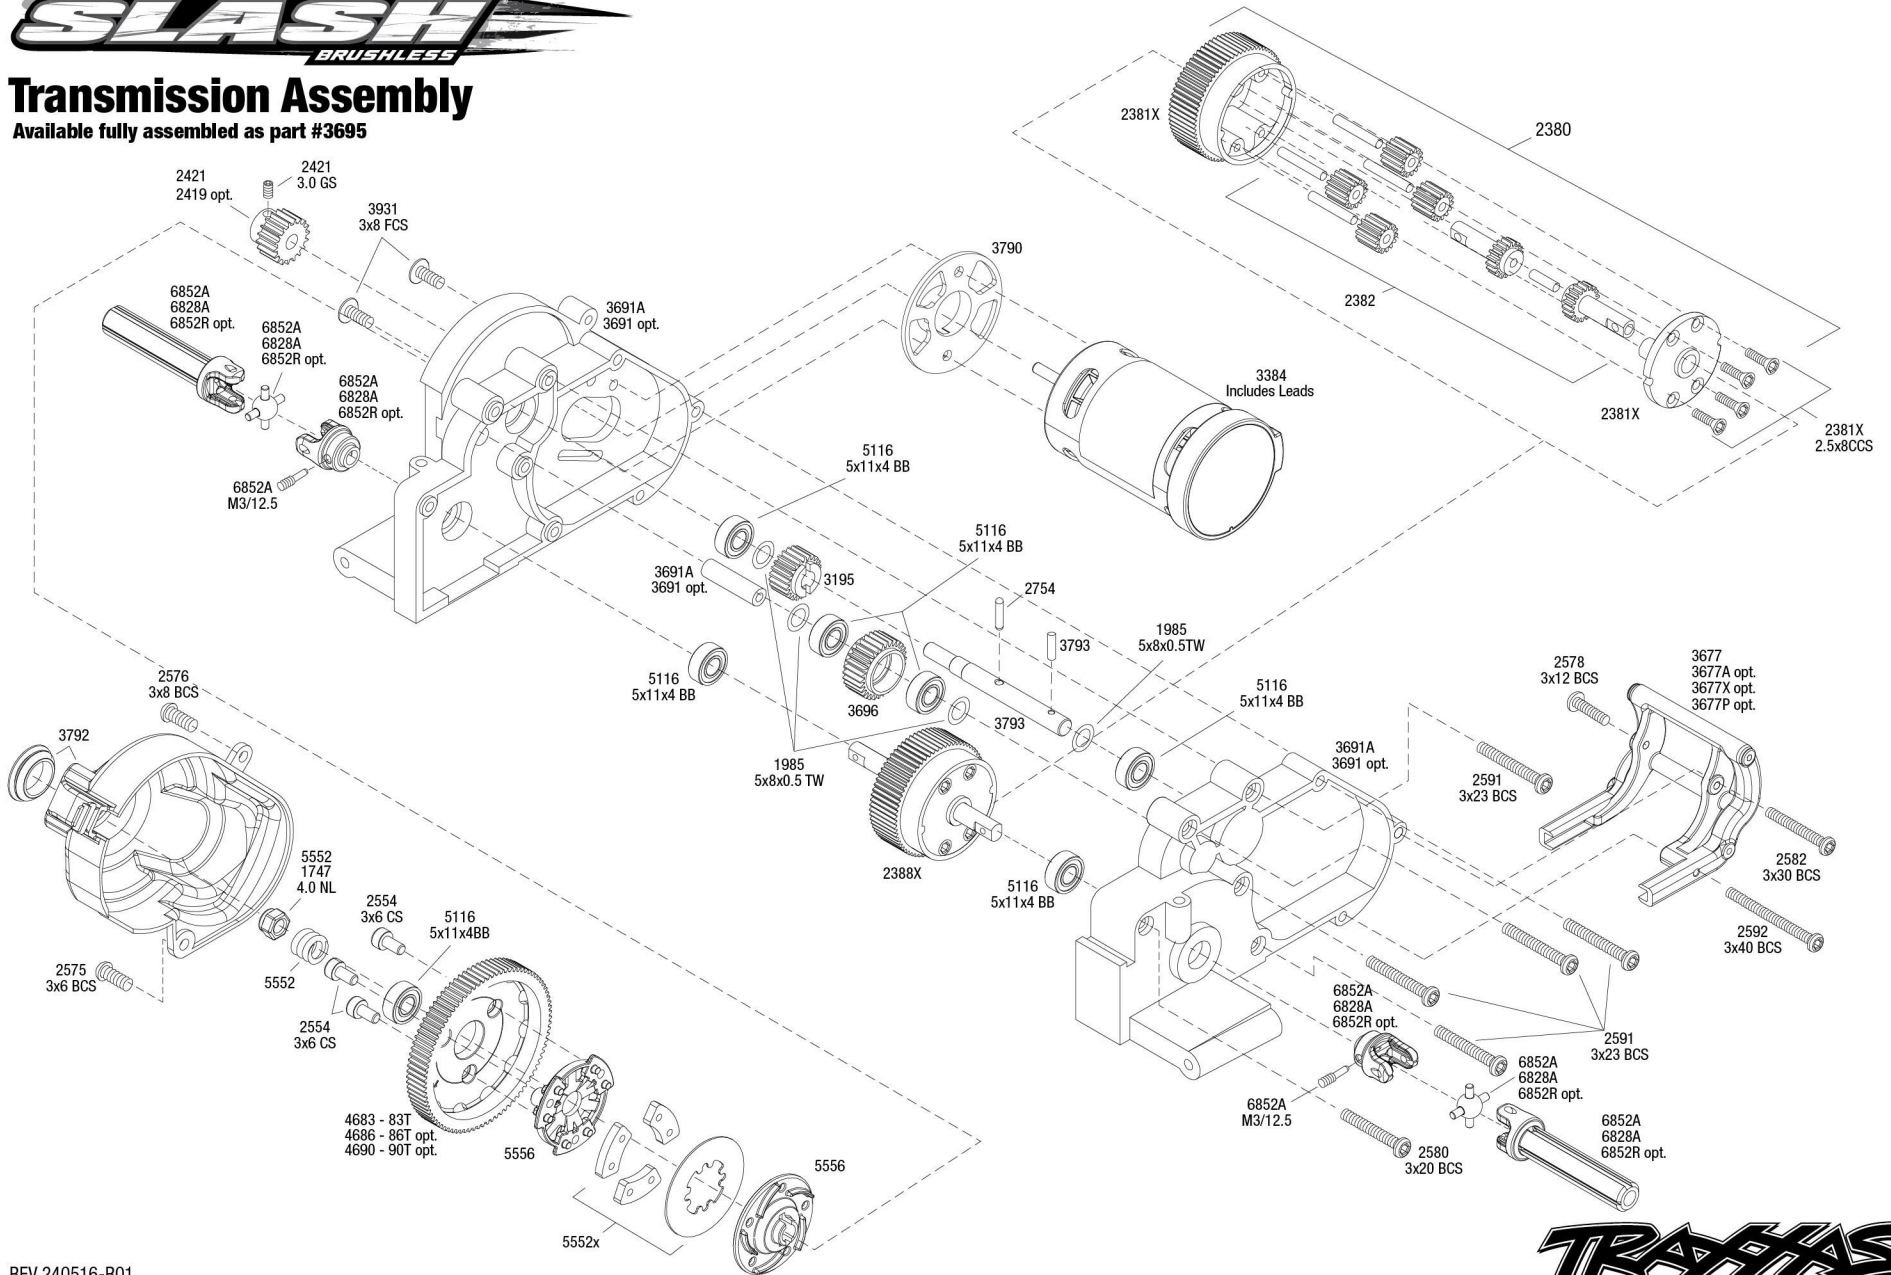

Transmission Assembly

Available fully assembled as part #3695

REV 240516-R01
See Parts List for a complete
listing of optional accessories.

Specifications on this page are subject to change without notice. Every attempt has been made to ensure the accuracy of this drawing; however, Traxxas cannot be held responsible for typographical or other errors.