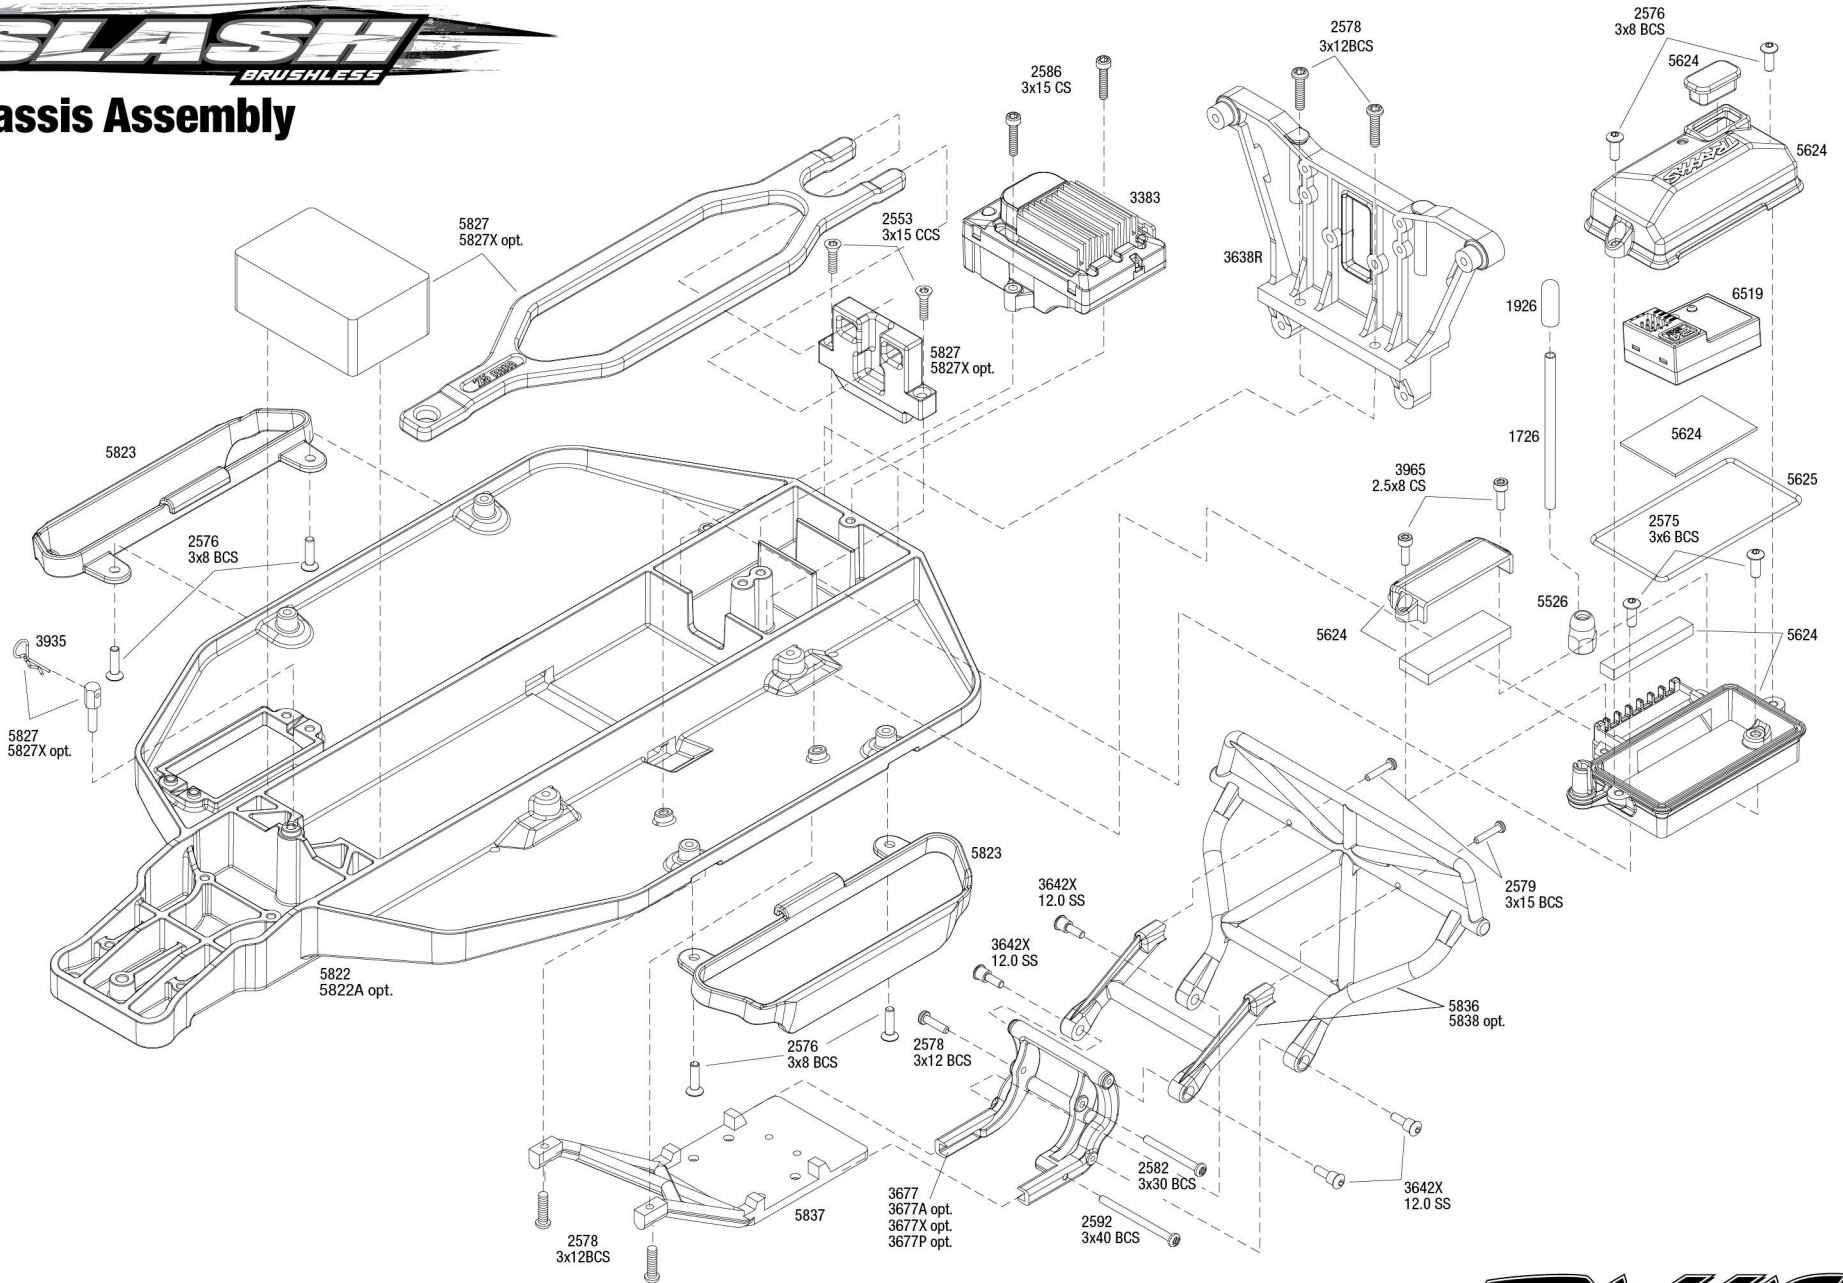

Chassis Assembly

REV 240516-R01
Specifications on this page are subject to change without notice. Every attempt has been made to ensure the accuracy of this drawing; however, Traxxas cannot be held responsible for typographical or other errors.

See Parts List for a complete listing of optional accessories.