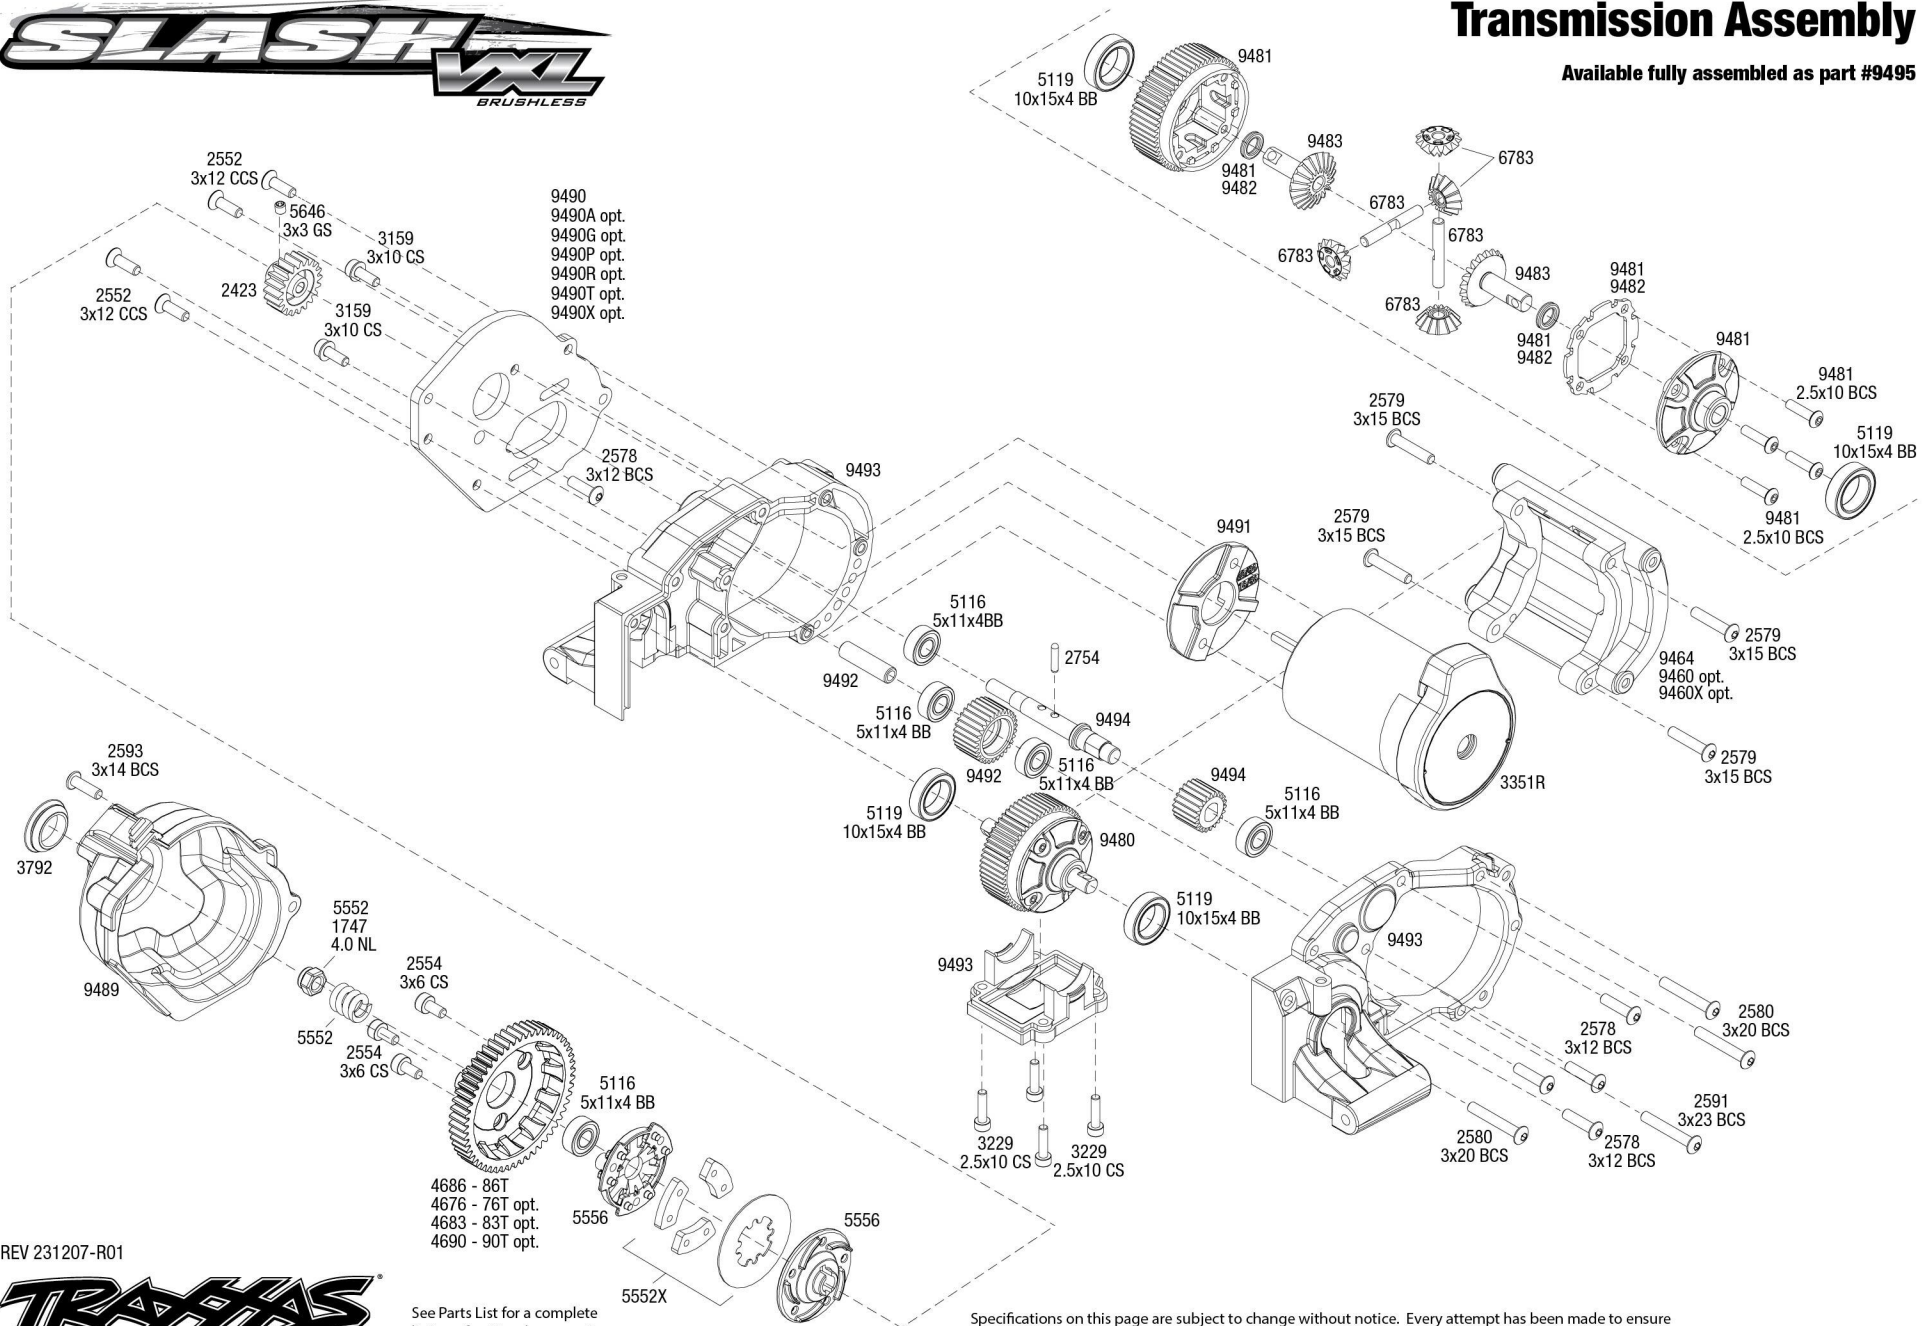

## Transmission Assembly

Available fully assembled as part #9495

REV 231207-R01

See Parts List for a complete listing of optional accessories.

Specifications on this page are subject to change without notice. Every attempt has been made to ensure the accuracy of this drawing; however, Traxxas cannot be held responsible for typographical or other errors.