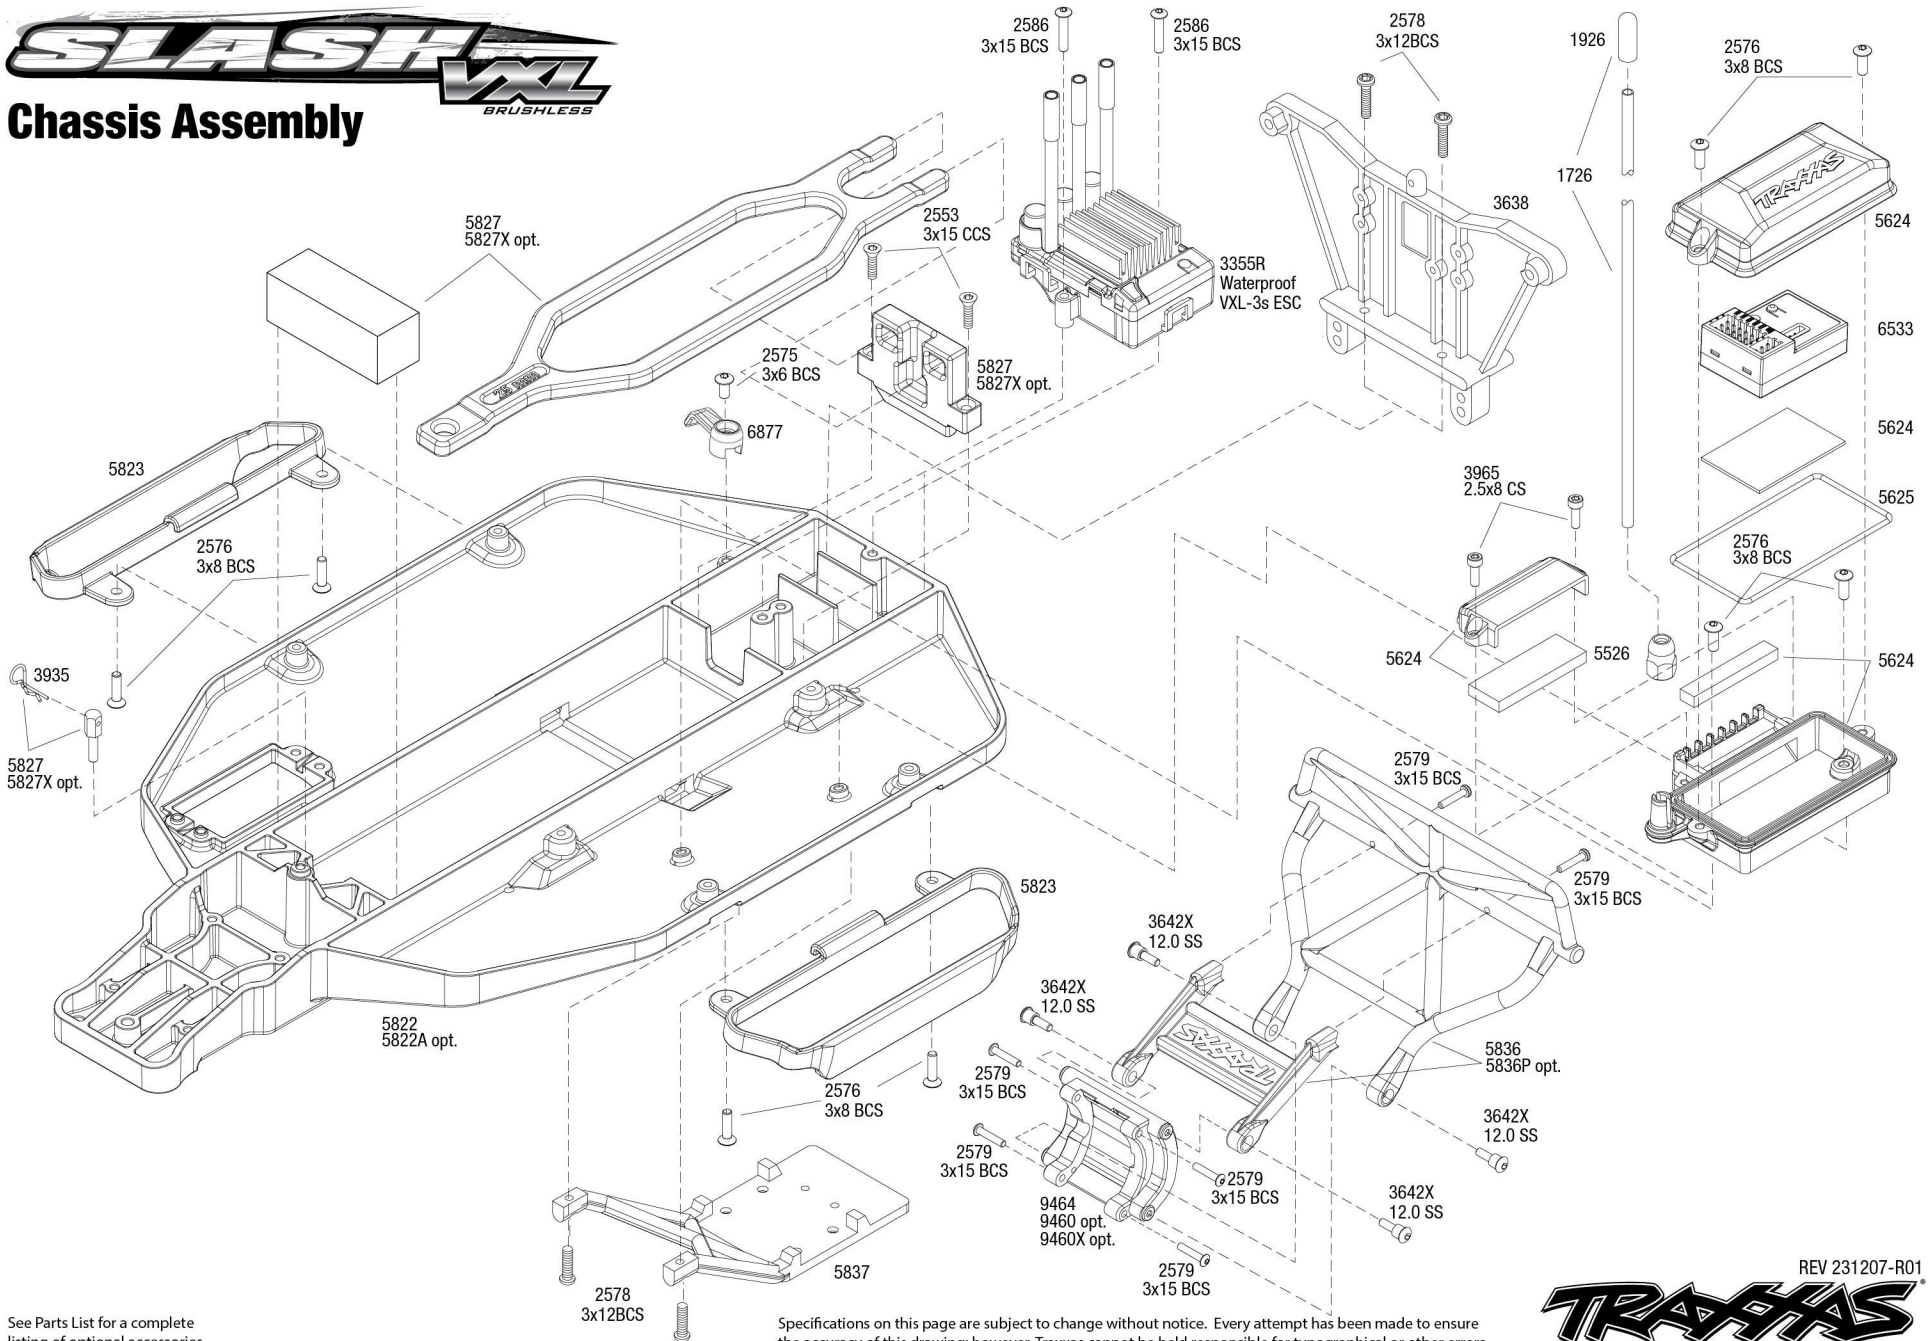

SLASH XL

BRUSHLESS

Chassis Assembly

See Parts List for a complete listing of optional accessories.

Specifications on this page are subject to change without notice. Every attempt has been made to ensure the accuracy of this drawing; however, Traxxas cannot be held responsible for typographical or other errors.