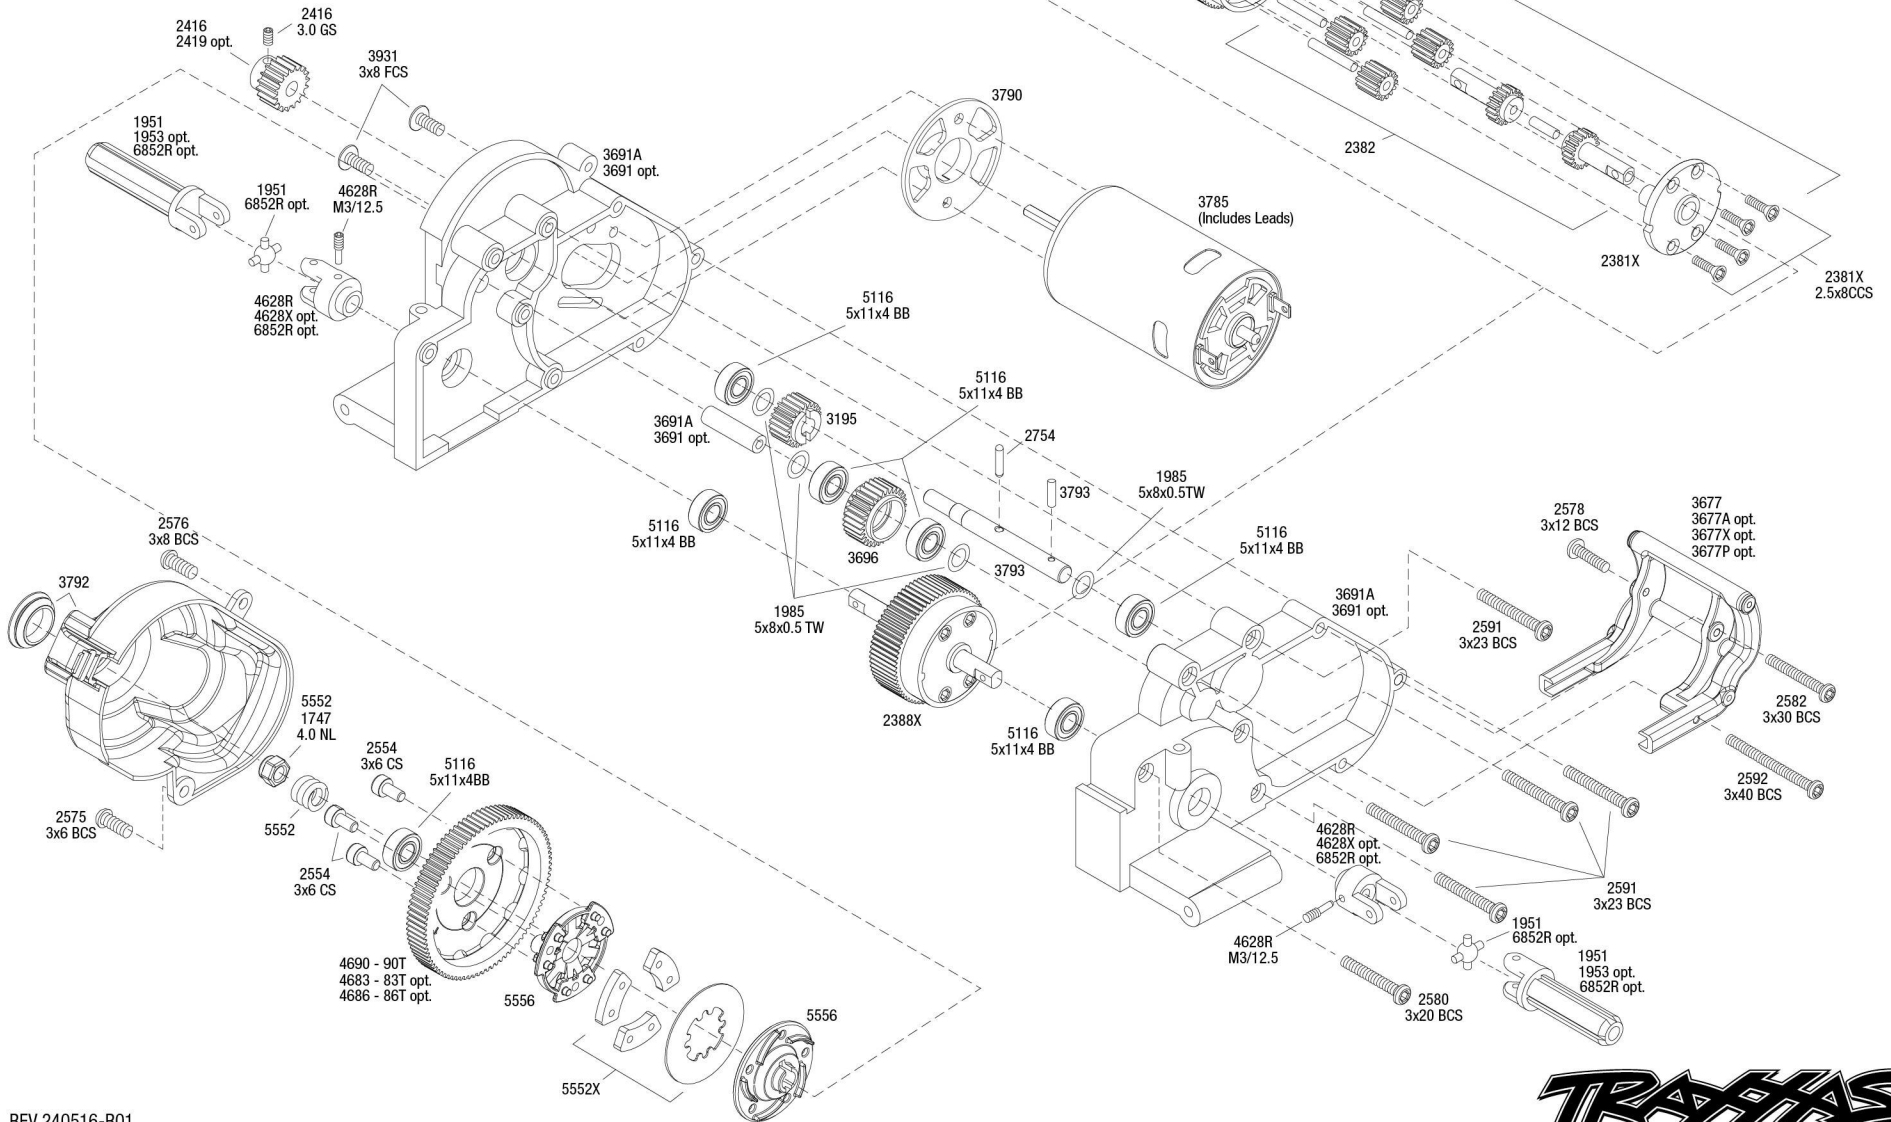

Transmission Assembly

Available fully assembled as part #3695

REV 240516-R01
See Parts List for a complete
listing of optional accessories.

Specifications on this page are subject to change without notice. Every attempt has been made to ensure the accuracy of this drawing; however, Traxxas cannot be held responsible for typographical or other errors.