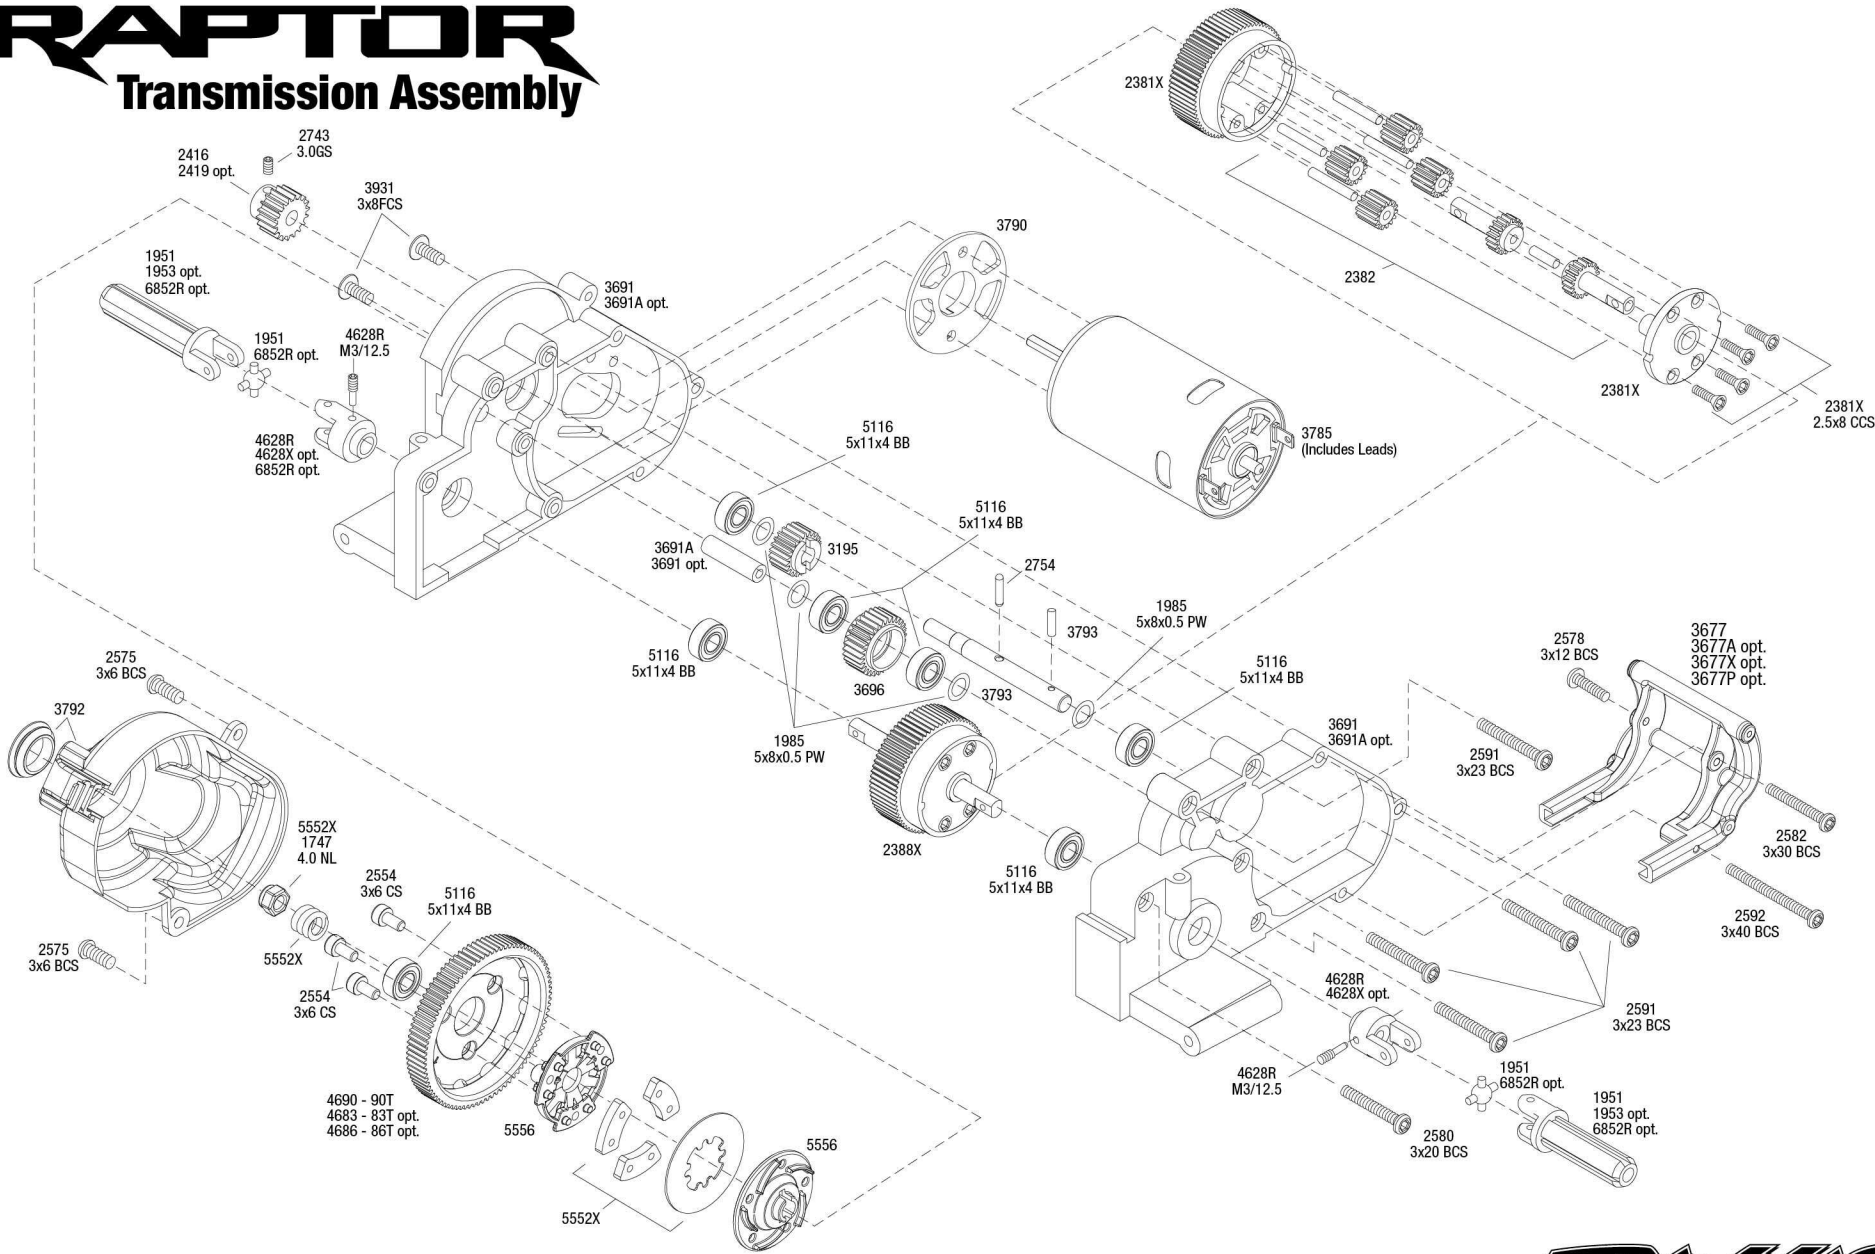

RAPTOR

Transmission Assembly

REV 171005-R04
See Parts List for a complete listing of optional accessories.

Specifications on this page are subject to change without notice. Every attempt has been made to ensure the accuracy of this drawing; however, Traxxas cannot be held responsible for typographical or other errors.