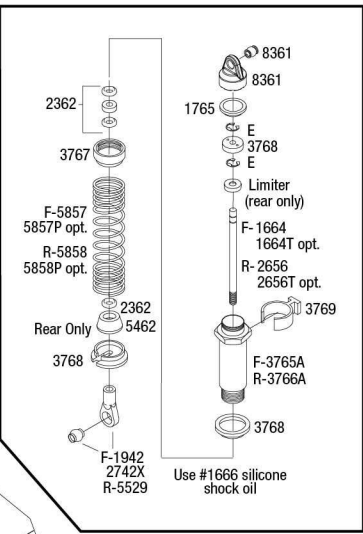

RAPTOR

Front Assembly

REV 171005-R04