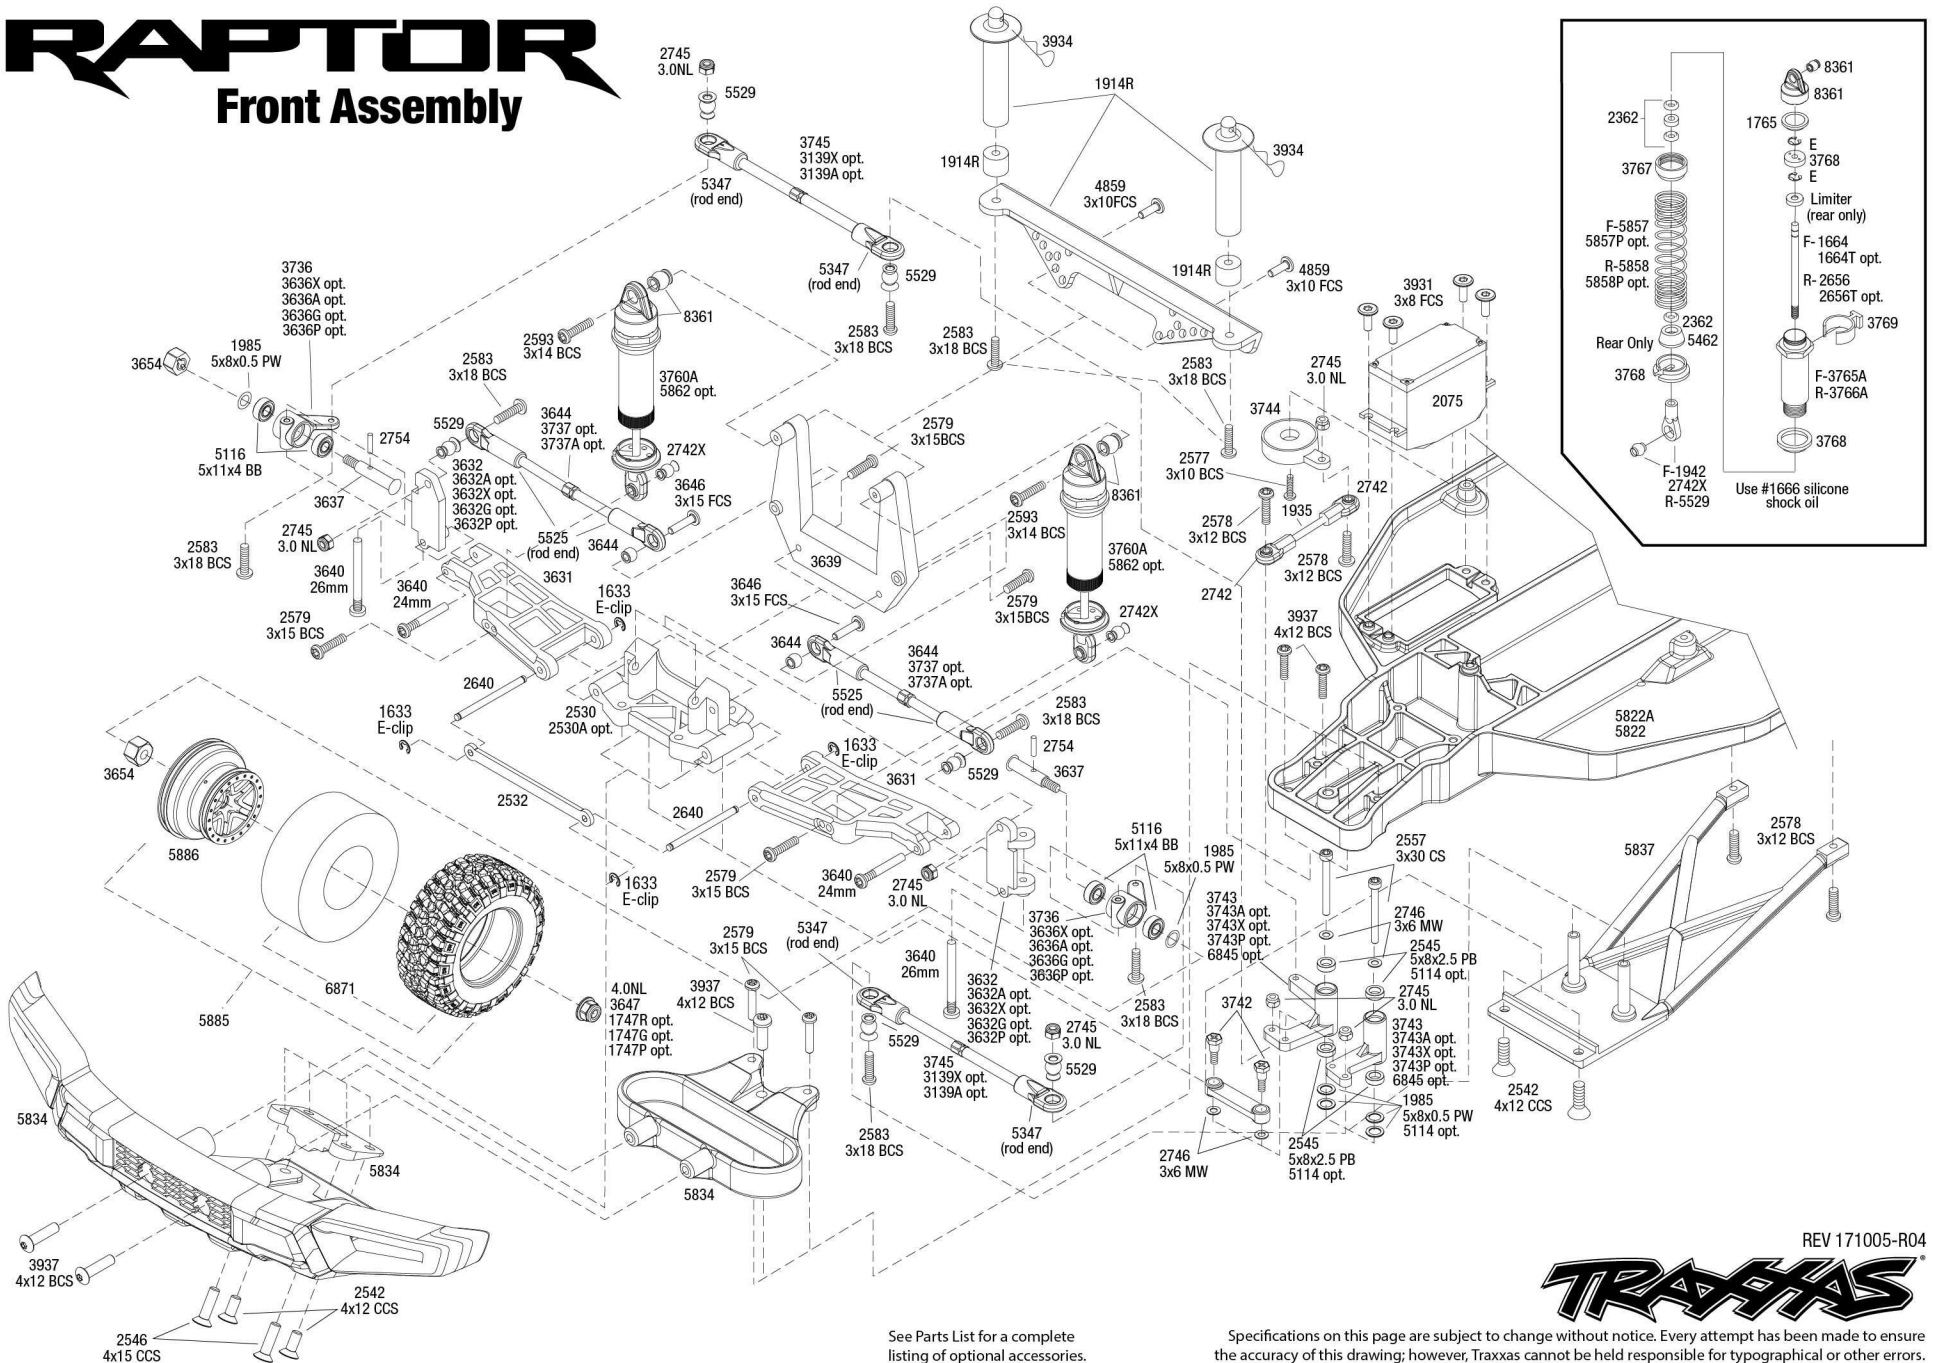

RAPTOR

Front Assembly

REV 171005-R04