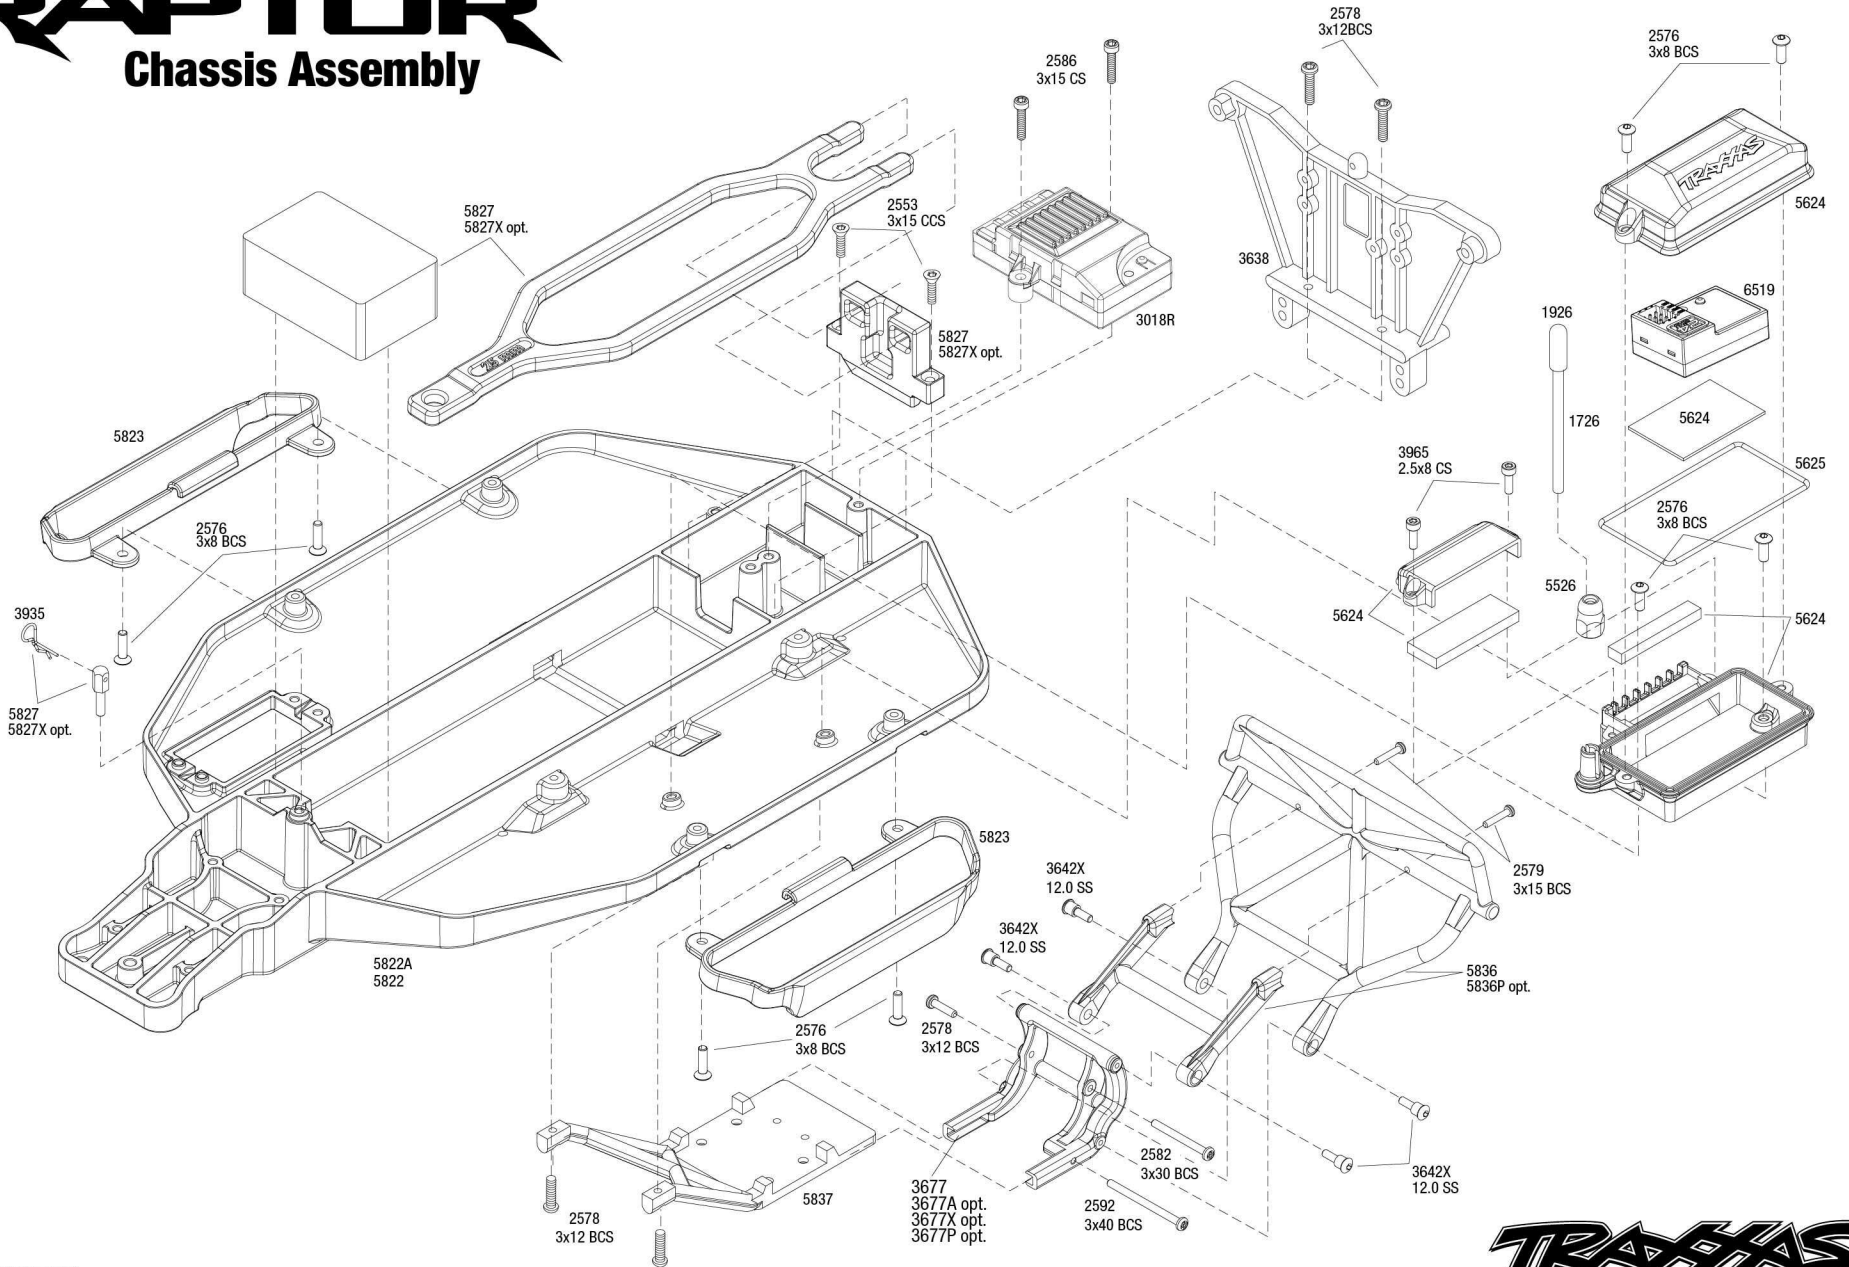

## Chassis Assembly

REV 171005-R04

See Parts List for a complete listing of optional accessories.

Specifications on this page are subject to change without notice. Every attempt has been made to ensure the accuracy of this drawing; however, Traxxas cannot be held responsible for typographical or other errors.