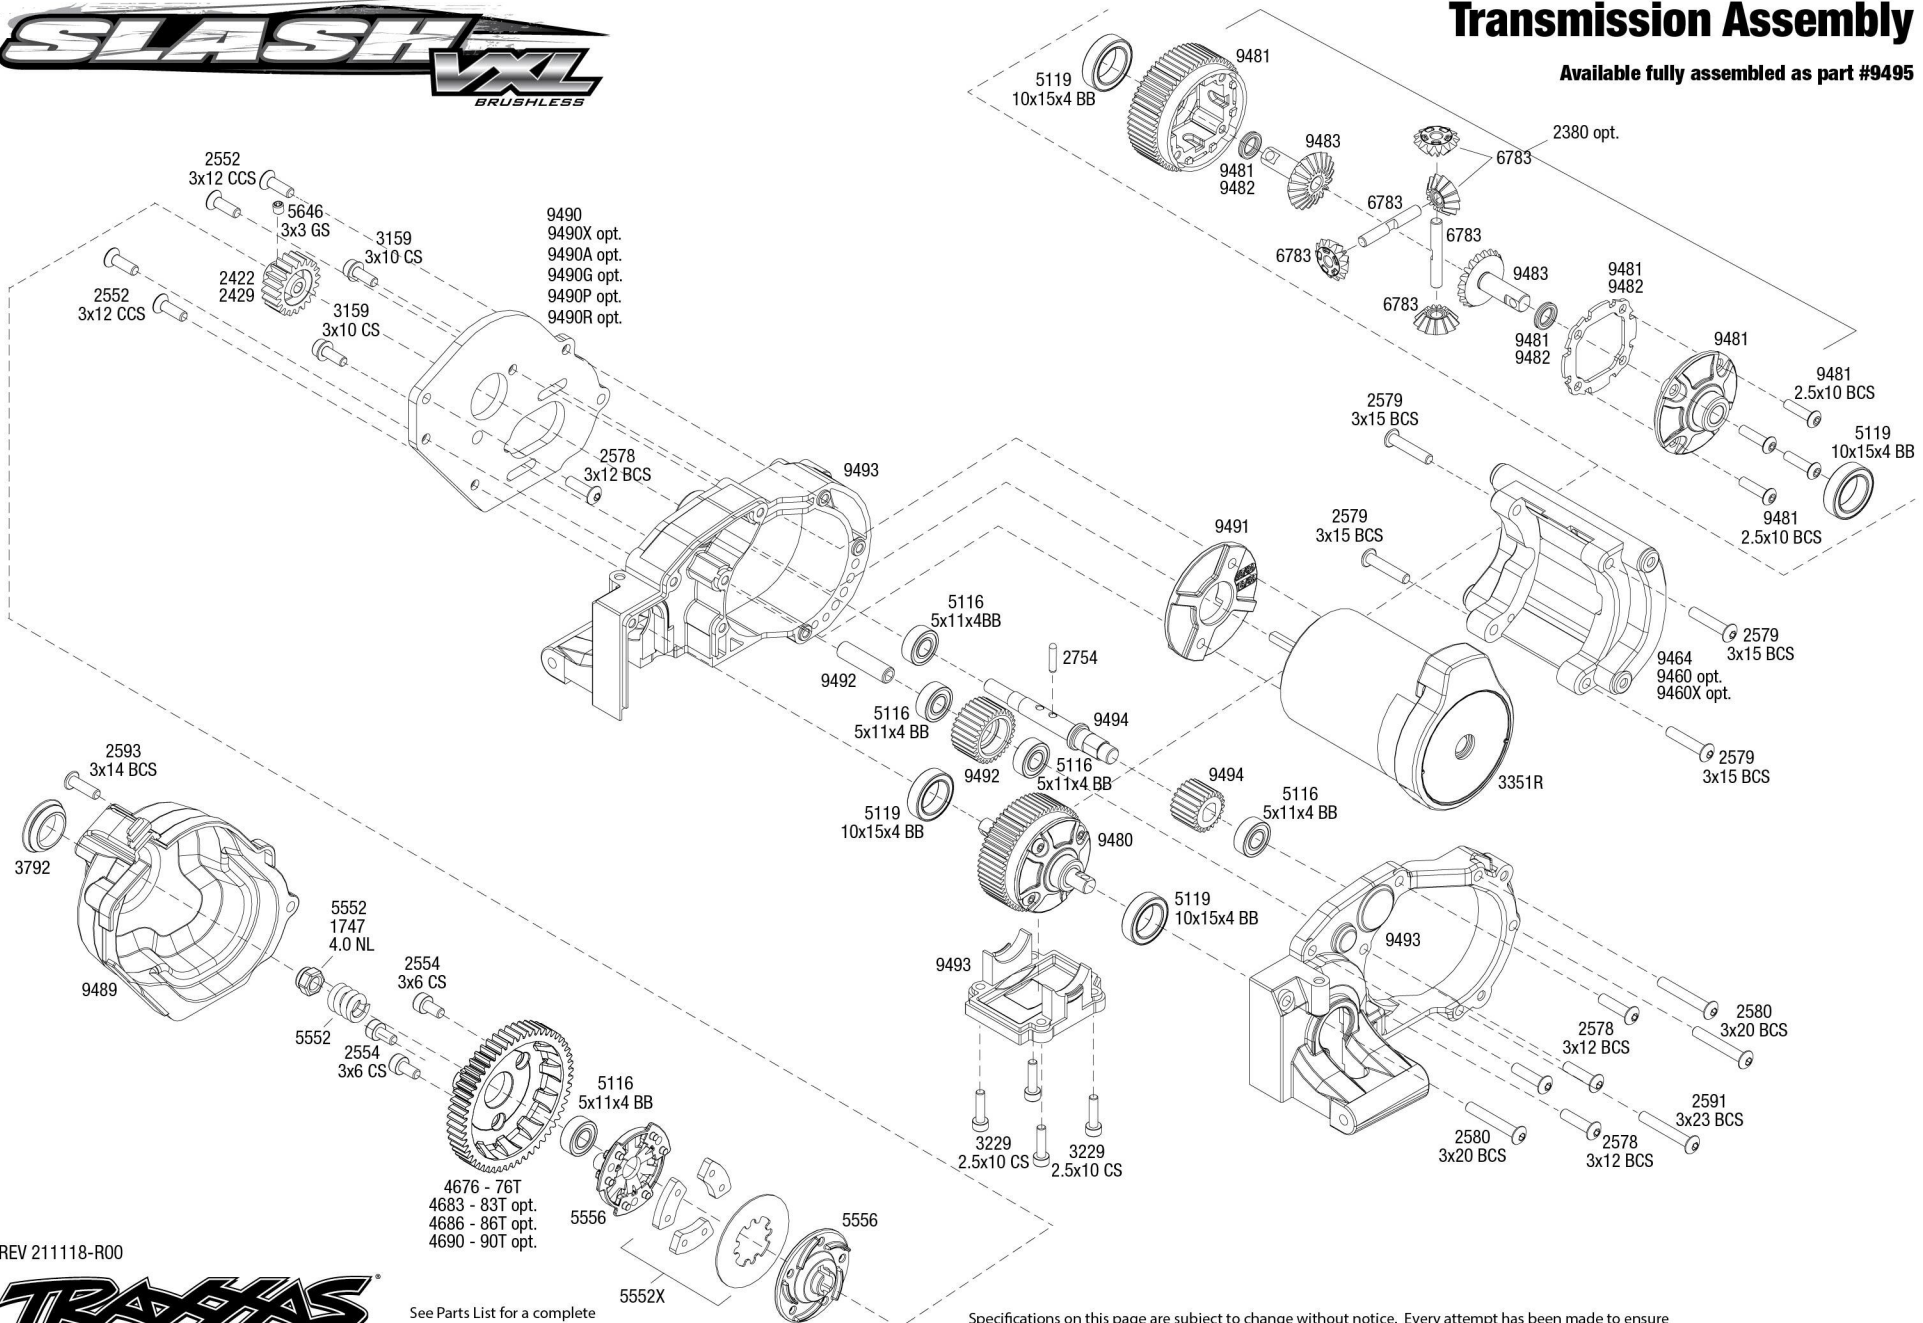

Available fully assembled as part #9495

REV 211118-R00

See Parts List for a complete listing of optional accessories.

Specifications on this page are subject to change without notice. Every attempt has been made to ensure the accuracy of this drawing; however, Traxxas cannot be held responsible for typographical or other errors.