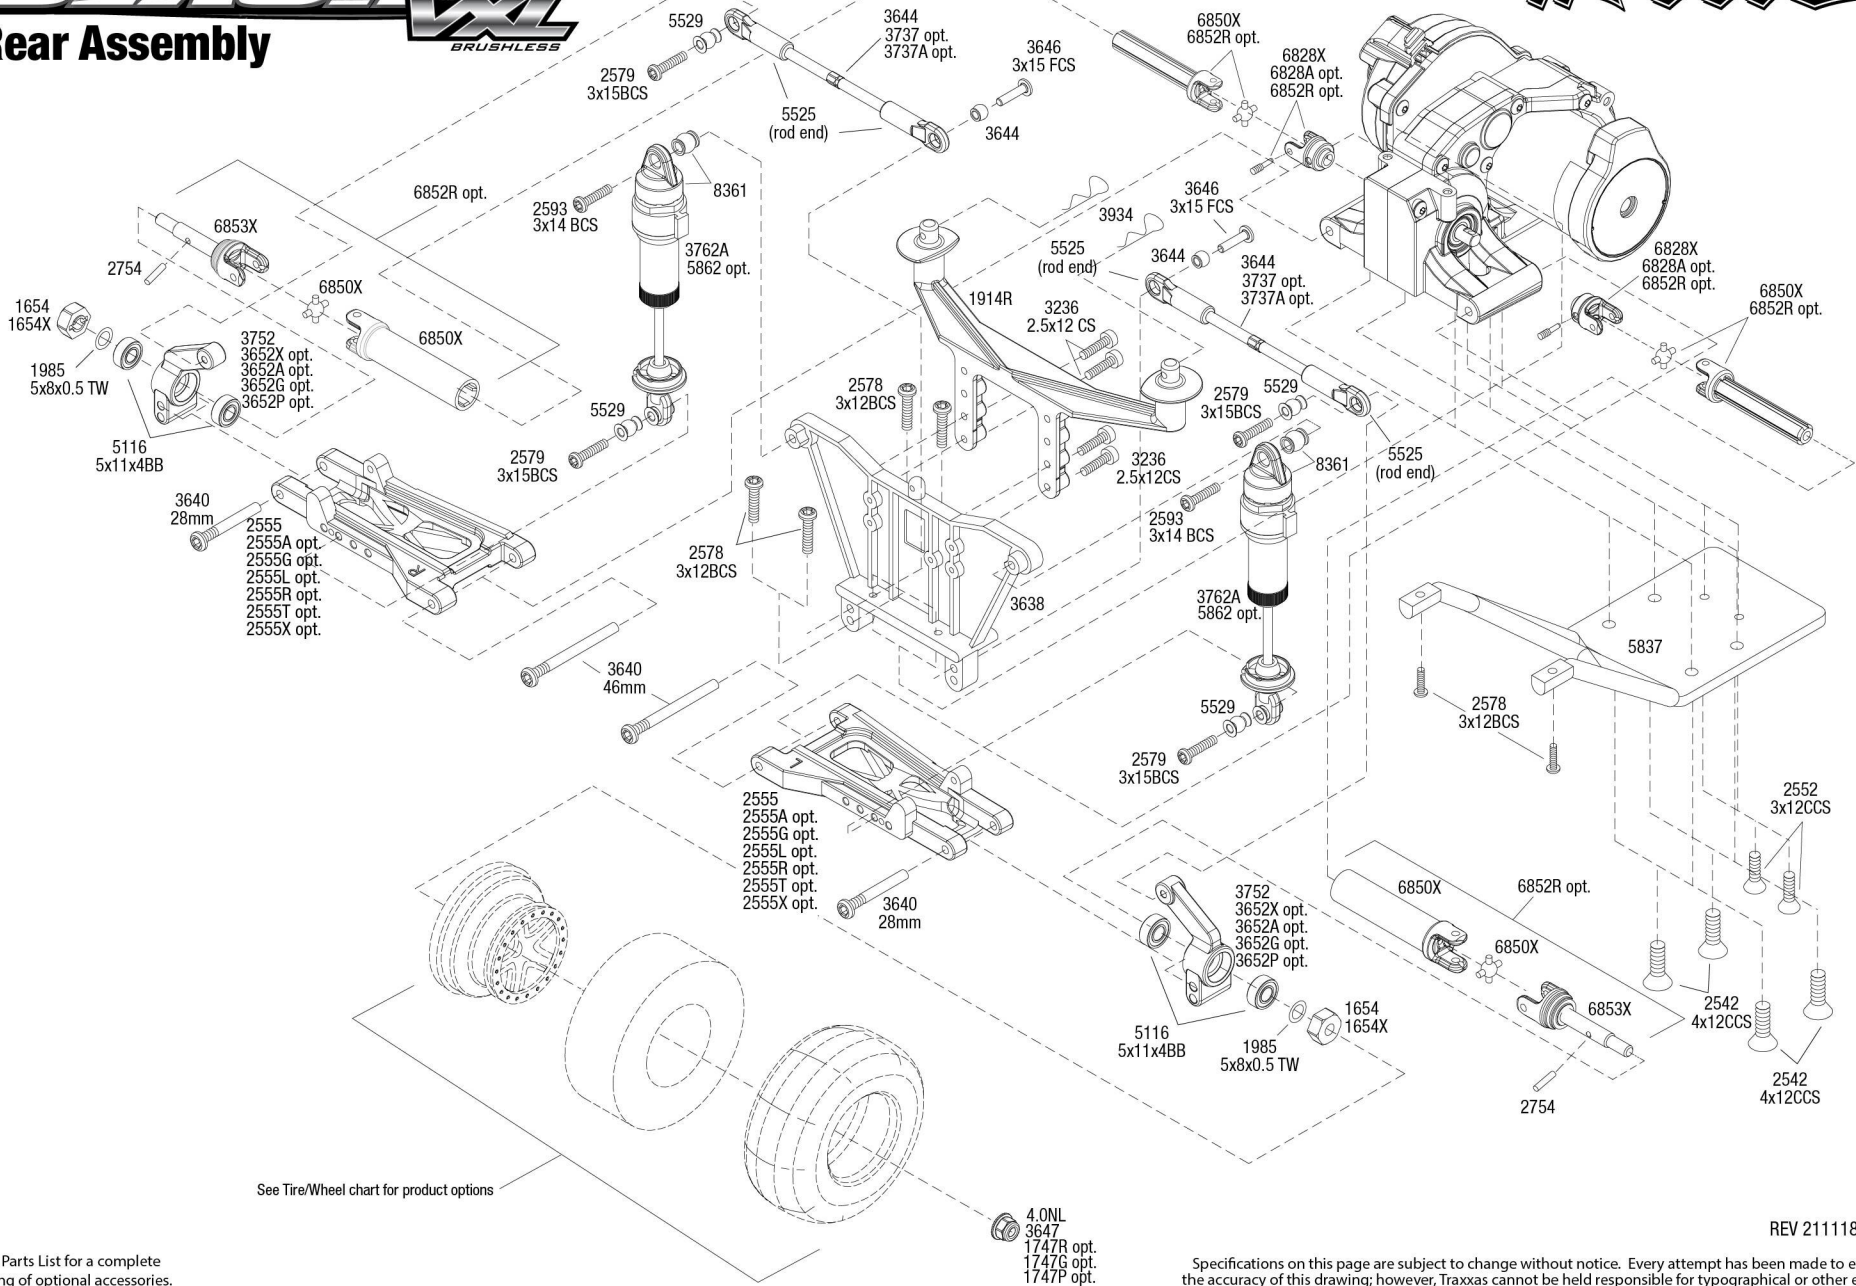

SLASH XL

Rear Assembly

BRUSHLESS

See Tire/Wheel chart for product options

See Parts List for a complete listing of optional accessories.

Specifications on this page are subject to change without notice. Every attempt has been made to ensure the accuracy of this drawing; however, Traxxas cannot be held responsible for typographical or other errors.